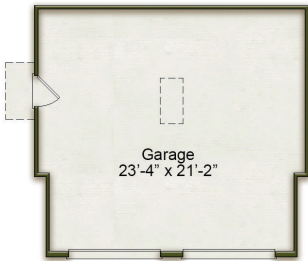

The MIDDLETON

HOMES BY
DICKERSON
THE MIDDLETON

4 BEDS
4.5 BATHS
3262 SQFT

- Spacious Owner's Suite
- Formal Dining Area
- Butlers Pantry
- Unfinished Storage Space
- Large Screened Porch
- Detached Two-Car Garage

Custom plans available!

The MIDDLETON

HOMESBYDICKERSONSC.COM
843-793-0400

All dimensions are approximate. Drawings & photos are for illustrative purposes only. Information subject to change without notice. See sales associate for details.
Sales and Marketing by Carolina One New Homes.