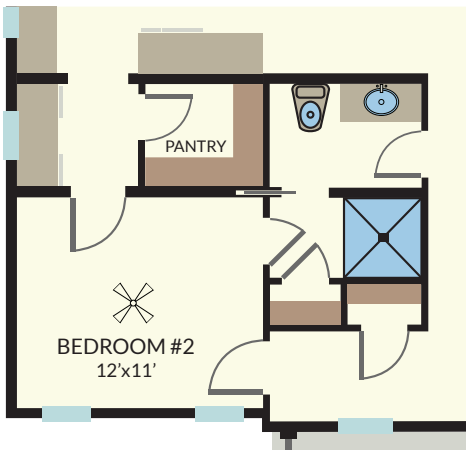

THE CONGAREE

5 BEDROOMS

4 BATHS

3,026 SQ. FT.

MT. PLEASANT

- Open concept gourmet kitchen & living room, great for family entertaining
- Large windows in dining room
- First floor master suite features dual vanities, walk-in shower and soaker tub
- First floor laundry with direct access to the large master suite walk-in closet
- First floor office / extra bedroom
- Mount Pleasant School District
- Two additional bedrooms upstairs each with their own dedicated baths
- Bonus room upstairs can double as a fifth bedroom
- Community amenities include:
Lake activities, walking trails, biking, hiking, swimming pool, athletic fields and more!

Riverside
at CAROLINA PARK

CONTACT:

Carolina Park Sales Center
843.654.5083
www.axonhomes.com

THE CONGAREE

MAIN FLOOR

OPTIONAL BED / BATH

SECOND FLOOR