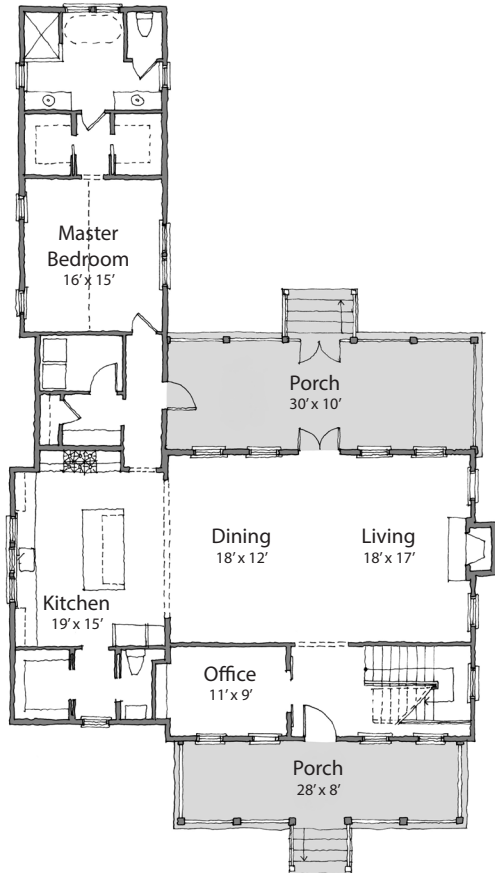

---

FLOOR PLAN:

# STONORIVER

---

2,641 Square Feet

3 Bedrooms

2.5 Bathrooms

Master Downstairs

DESIGN. BUILD. LIFE SIMPLIFIED.

All information is approximate and is subject to change. Pictures above may include options which are not included in sales price.

SBC Home is a division of Structures Building Company.

FLOOR PLAN:

## First Floor

1,899 sq ft