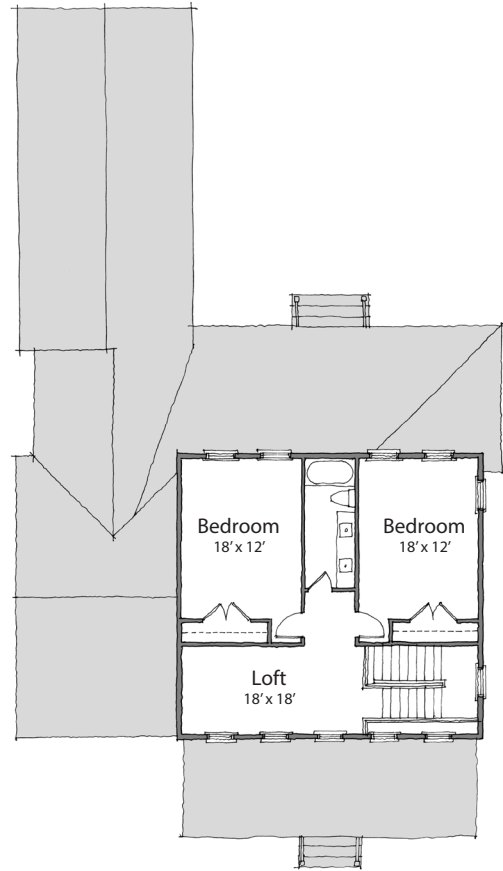

# STONORIVER

---

2,641 Square Feet

3 Bedrooms

2.5 Bathrooms

Master Downstairs

DESIGN. BUILD. LIFE SIMPLIFIED.

All information is approximate and is subject to change. Pictures above may include options which are not included in sales price.

SBC Home is a division of Structures Building Company.

FLOOR PLAN:

## First Floor

1,899 sq ft

## Second Floor

742 sq ft

DESIGN . BUILD . LIFE SIMPLIFIED .

All information is approximate and is subject to change. Pictures above may include options which are not included in sales price.

SBC Home is a division of Structures Building Company.