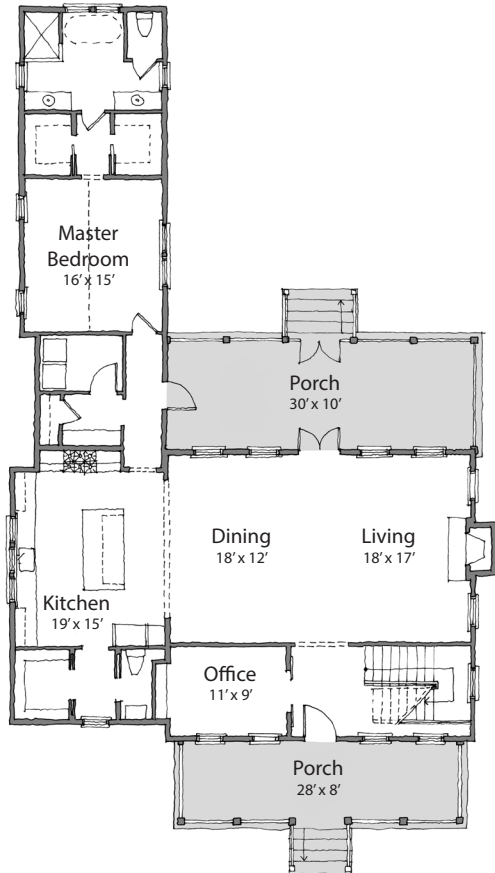

FLOOR PLAN:

STONO RIVER II

3,110 Square Feet

4 Bedrooms

3.5 Bathrooms

Master Downstairs

DESIGN. BUILD. LIFE SIMPLIFIED.

All information is approximate and is subject to change. Pictures above may include options which are not included in sales price.

SBC Home is a division of Structures Building Company.

FLOOR PLAN:

STONO RIVER II

First Floor

1,900 sq ft

Second Floor

1,210 sq ft

DESIGN . BUILD . LIFE SIMPLIFIED .