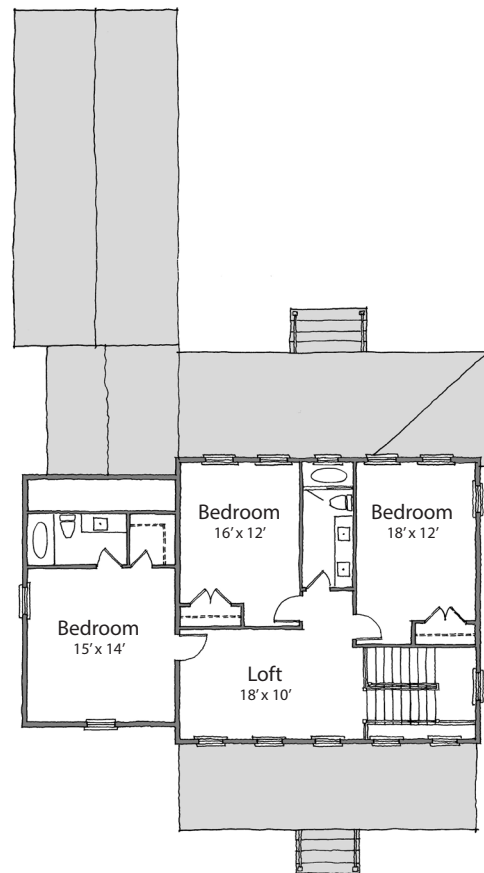

FLOOR PLAN:

STONO RIVER II

3,110 Square Feet

4 Bedrooms

3.5 Bathrooms

Master Downstairs

DESIGN. BUILD. LIFE SIMPLIFIED.

All information is approximate and is subject to change. Pictures above may include options which are not included in sales price.

SBC Home is a division of Structures Building Company.

FLOOR PLAN:

STONO RIVER II

First Floor

1,900 sq ft

Second Floor

1,210 sq ft

DESIGN . BUILD . LIFE SIMPLIFIED .