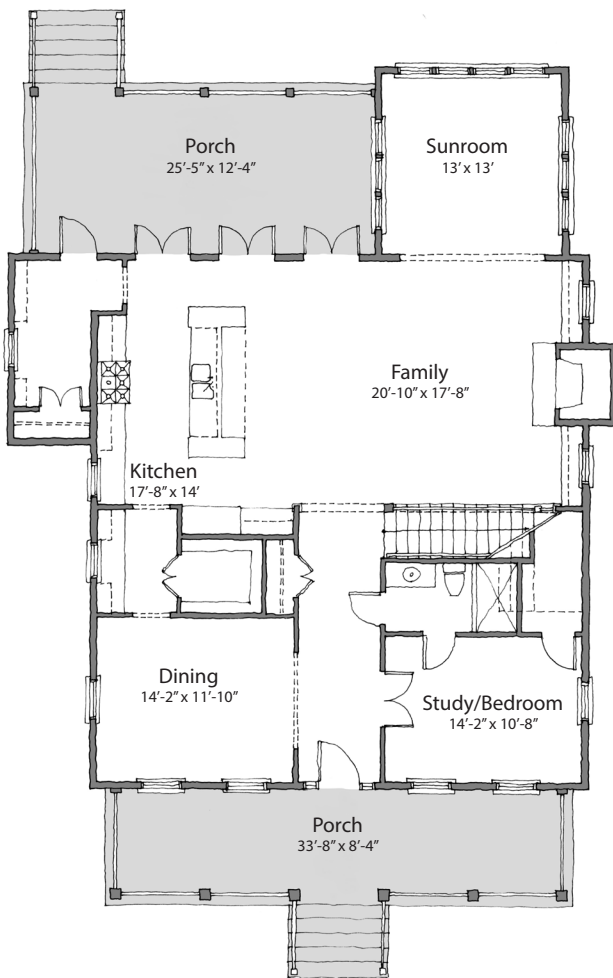

FLOOR PLAN:

EDISTO RIVER

3,246 Square Feet

5 Bedrooms

4 Bathrooms

Master Upstairs

DESIGN . BUILD . LIFE SIMPLIFIED .

All information is approximate and is subject to change. Pictures above may include options which are not included in sales price.

SBC Home is a division of Structures Building Company.

FLOOR PLAN:

EDISTO RIVER

First Floor

1,664 sq ft

Second Floor

1,582 sq ft

DESIGN . BUILD . LIFE SIMPLIFIED .