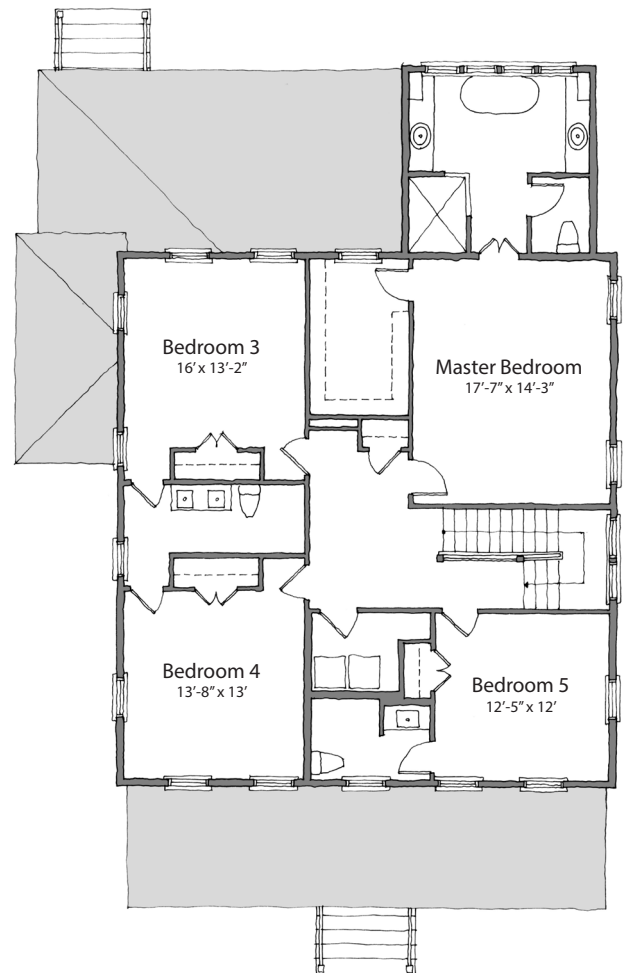

FLOOR PLAN:

EDISTO RIVER

3,246 Square Feet

5 Bedrooms

4 Bathrooms

Master Upstairs

DESIGN . BUILD . LIFE SIMPLIFIED .

All information is approximate and is subject to change. Pictures above may include options which are not included in sales price.

SBC Home is a division of Structures Building Company.

FLOOR PLAN:

EDISTO RIVER

First Floor

1,664 sq ft

Second Floor

1,582 sq ft

DESIGN . BUILD . LIFE SIMPLIFIED .