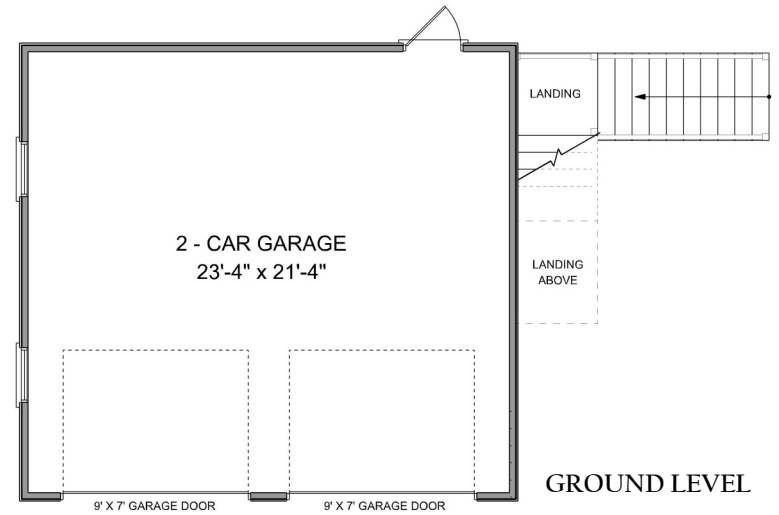

THE WENTWORTH

3,086 SQ. FT. | 5 BEDROOMS | 4 BATHS

Riverside
at CAROLINA PARK

cline
homes

3724 GOODWATER STREET

\$819,000

different. by design.

THE WENTWORTH

2,558 SQ. FT. | 4 BEDROOMS | 3 BATHS

Riverside
at CAROLINA PARK

MAIN LEVEL

UPPER LEVEL

3724 GOODWATER STREET

\$819,000

different. by design.

THE WENTWORTH

GARAGE | 528 HT. SQ. FT. | 1 BEDROOMS | 1 BATH

Riverside
at CAROLINA PARK

FRONT ELEVATION

FROG

GROUND LEVEL

3724 GOODWATER STREET

\$819,000

different. by design.