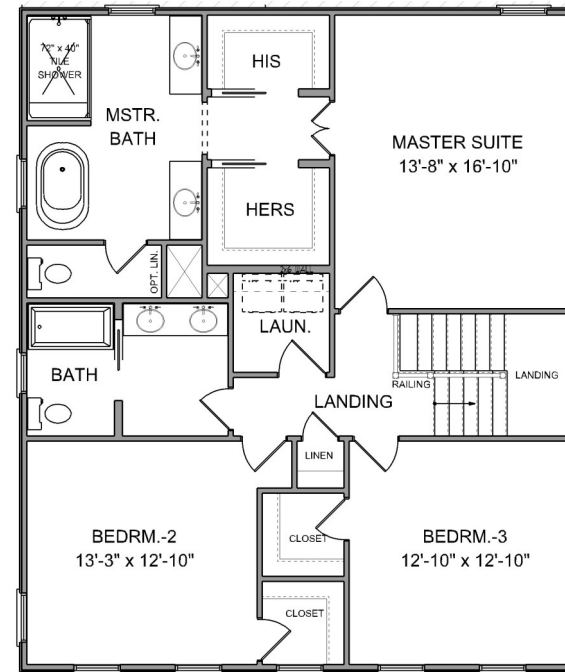

THE WENTWORTH

3,086 SQ. FT. | 5 BEDROOMS | 4 BATHS

Riverside
at CAROLINA PARK

cline
homes

3724 GOODWATER STREET

\$819,000

different. by design.

THE WENTWORTH

2,558 SQ. FT. | 4 BEDROOMS | 3 BATHS

Riverside
at CAROLINA PARK

MAIN LEVEL

UPPER LEVEL

3724 GOODWATER STREET

\$819,000

different. by design.

THE WENTWORTH

GARAGE | 528 HT. SQ. FT. | 1 BEDROOMS | 1 BATH

Riverside
at CAROLINA PARK

FRONT ELEVATION

FROG

GROUND LEVEL

3724 GOODWATER STREET

\$819,000

different. by design.