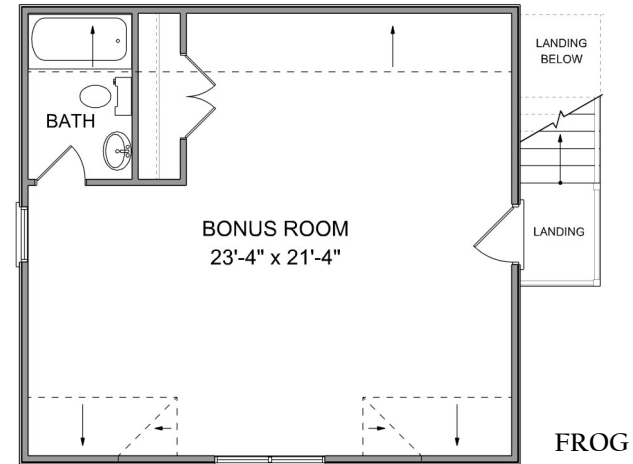

THE WENTWORTH

3,086 SQ. FT. | 5 BEDROOMS | 4 BATHS

Riverside
at CAROLINA PARK

cline
homes

3724 GOODWATER STREET

\$819,000

different. by design.

THE WENTWORTH

2,558 SQ. FT. | 4 BEDROOMS | 3 BATHS

Riverside
at CAROLINA PARK

MAIN LEVEL

UPPER LEVEL

3724 GOODWATER STREET

\$819,000

different. by design.

THE WENTWORTH

GARAGE | 528 HT. SQ. FT. | 1 BEDROOMS | 1 BATH

Riverside
at CAROLINA PARK

FRONT ELEVATION

FROG

GROUND LEVEL

3724 GOODWATER STREET

\$819,000

different. by design.