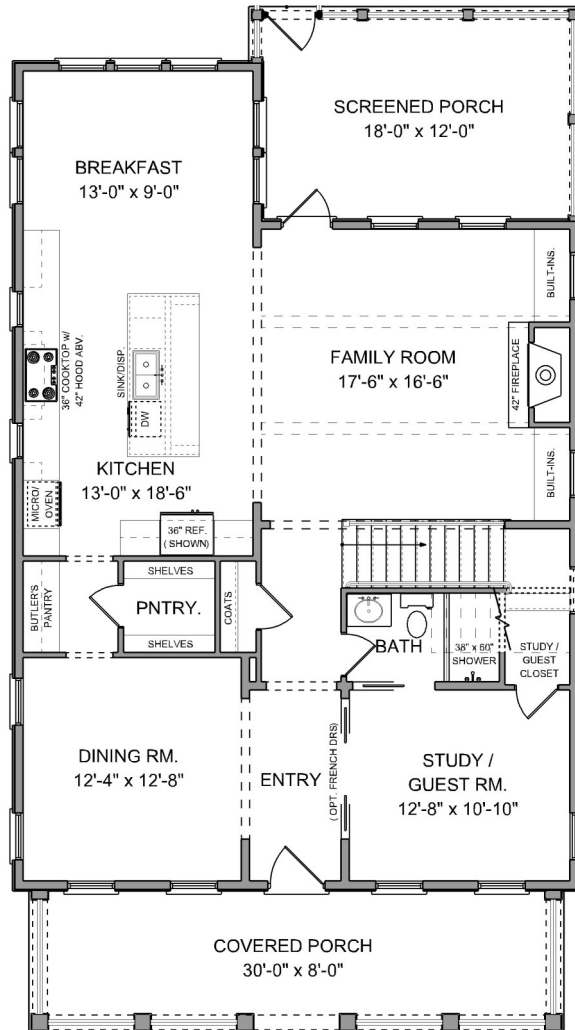

THE WENTWORTH

3,086 SQ. FT. | 5 BEDROOMS | 4 BATHS

Riverside
at CAROLINA PARK

cline
homes

3724 GOODWATER STREET

\$819,000

different. by design.

THE WENTWORTH

2,558 SQ. FT. | 4 BEDROOMS | 3 BATHS

Riverside
at CAROLINA PARK

MAIN LEVEL

UPPER LEVEL

3724 GOODWATER STREET

\$819,000

different. by design.

THE WENTWORTH

GARAGE | 528 HT. SQ. FT. | 1 BEDROOMS | 1 BATH

Riverside
at CAROLINA PARK

FRONT ELEVATION

FROG

GROUND LEVEL

3724 GOODWATER STREET

\$819,000

different. by design.