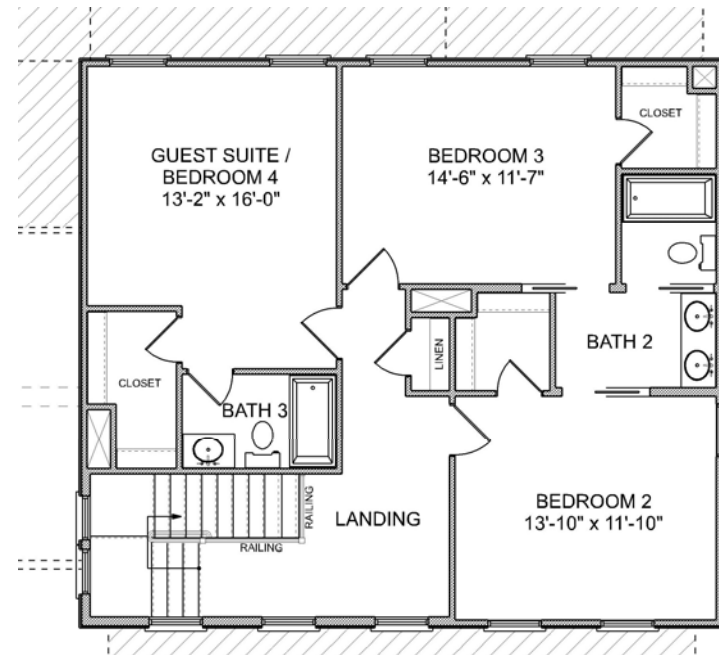

# THE WANDO

*Riverside*  
at CAROLINA PARK

cline  
homes

2,804 SQ. FT. | 4 BEDROOMS | 3.5 BATHS

different. by design.

# THE WANDO

*Riverside*  
at CAROLINA PARK

MAIN LEVEL

UPPER LEVEL

2,804 SQ. FT. | 4 BEDROOMS | 3.5 BATHS

different. by design.