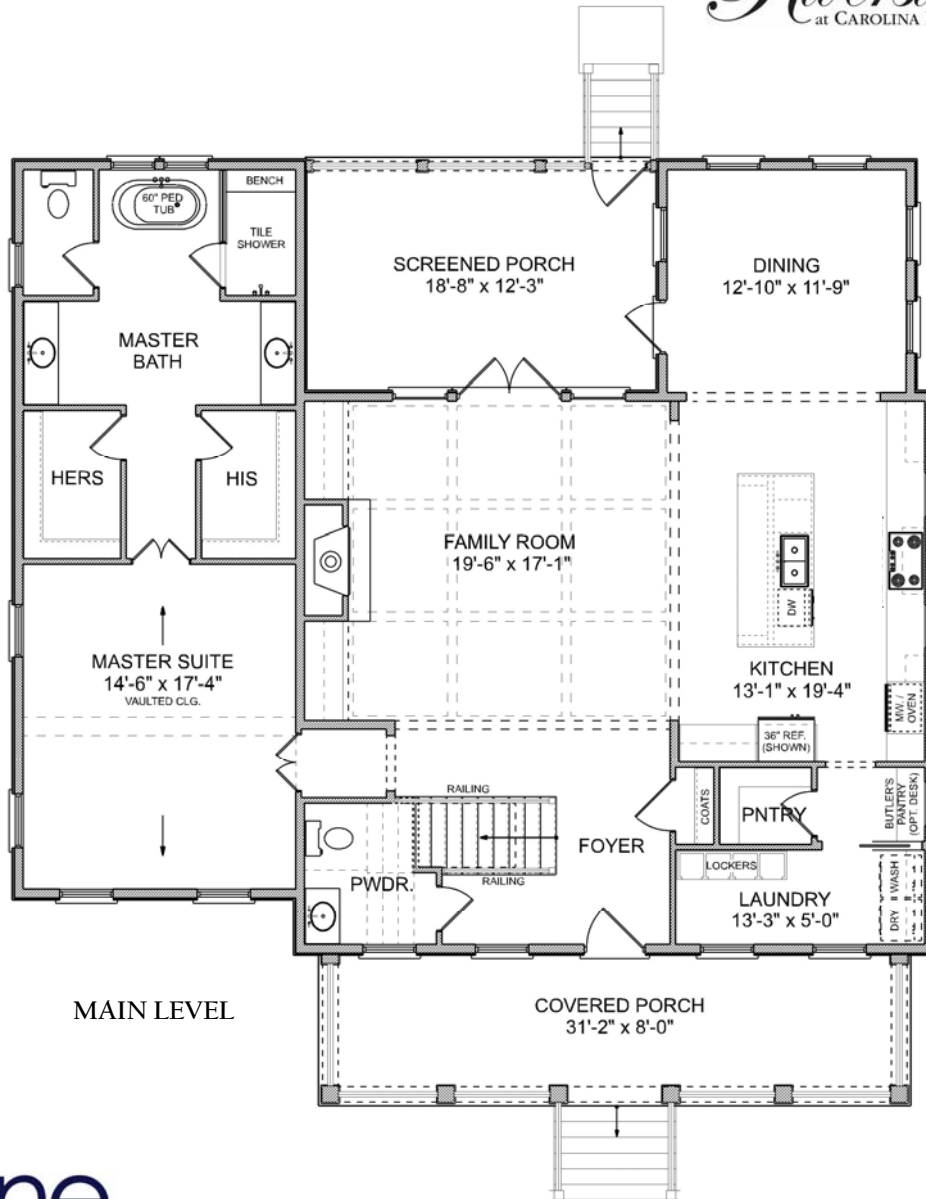

# THE WANDO

*Riverside*  
at CAROLINA PARK

cline  
homes

2,804 SQ. FT. | 4 BEDROOMS | 3.5 BATHS

different. by design.

# THE WANDO

*Riverside*  
at CAROLINA PARK

MAIN LEVEL

UPPER LEVEL

2,804 SQ. FT. | 4 BEDROOMS | 3.5 BATHS

different. by design.