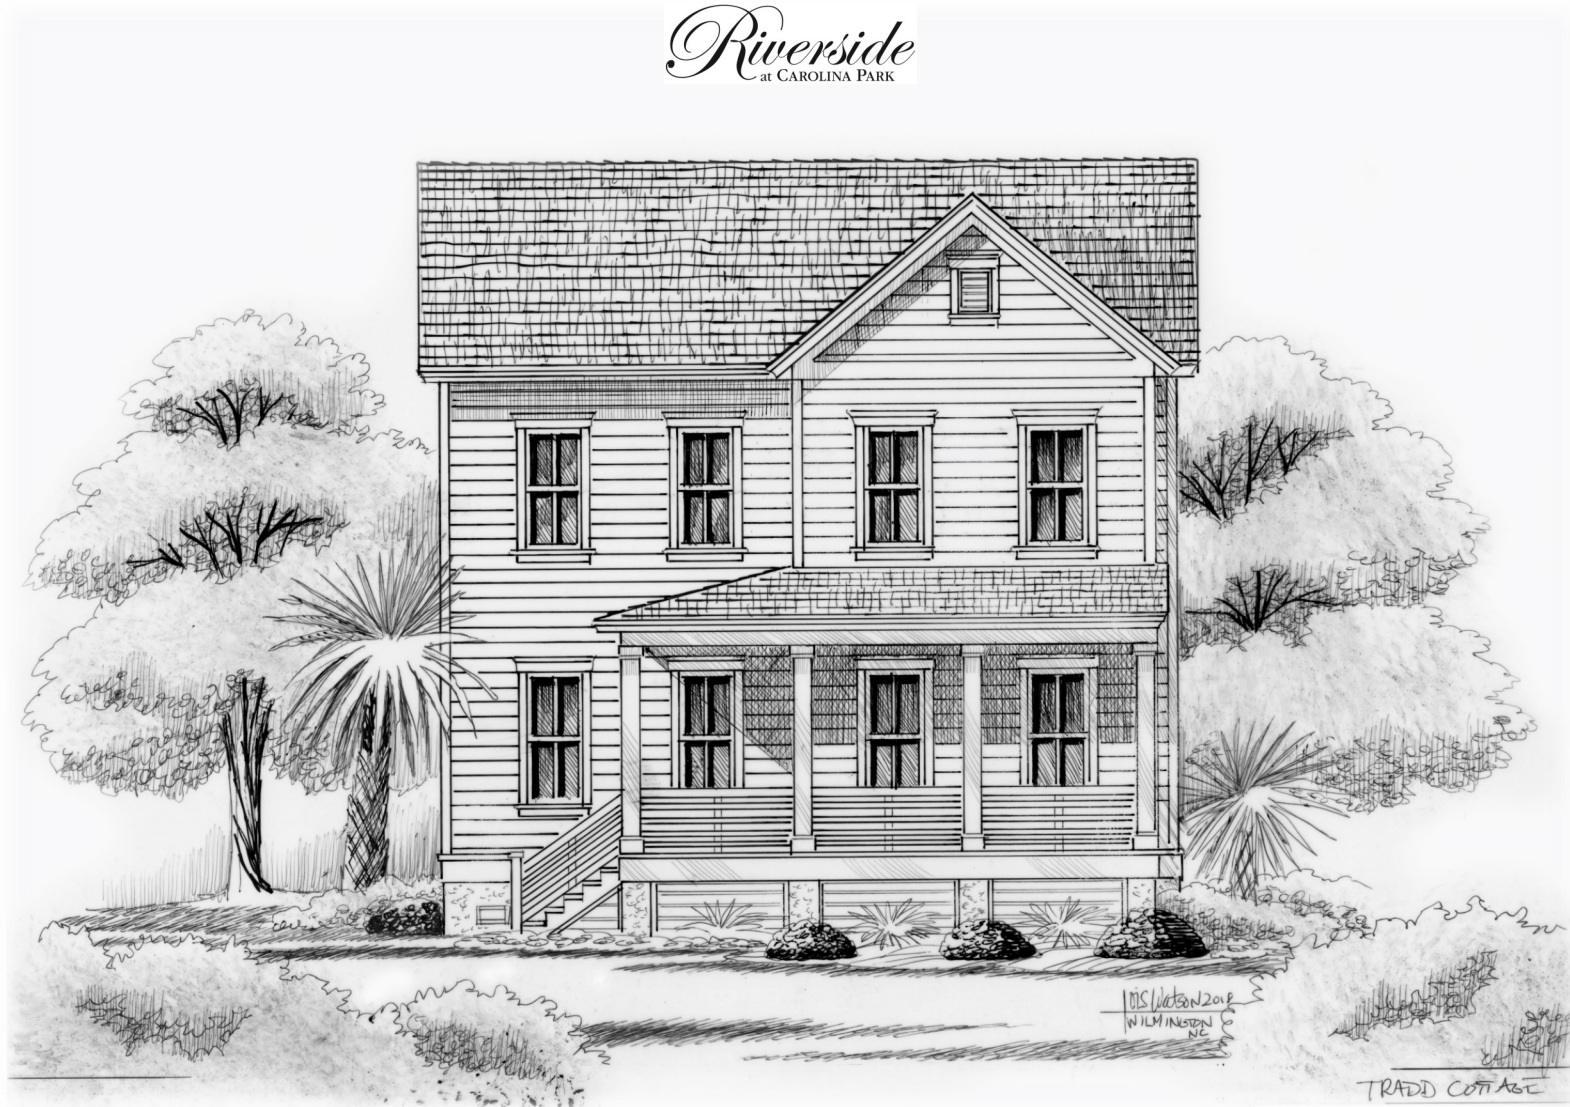

THE TRADD

2,602 SQ. FT. | 4 BEDROOMS | 4 BATHS

Riverside
at CAROLINA PARK

cline
homes

3716 GOODWATER STREET

\$739,000

different. by design.

THE TRADD

2,602 SQ. FT. | 4 BEDROOMS | 4 BATHS

Riverside
at CAROLINA PARK

3716 GOODWATER STREET

\$739,000

different. by design.

THE TRADD

GARAGE B | 600 SQ. FT.

Riverside
at CAROLINA PARK

FRONT ELEVATION

GROUND LEVEL

3716 GOODWATER STREET

\$739,000

different. by design.