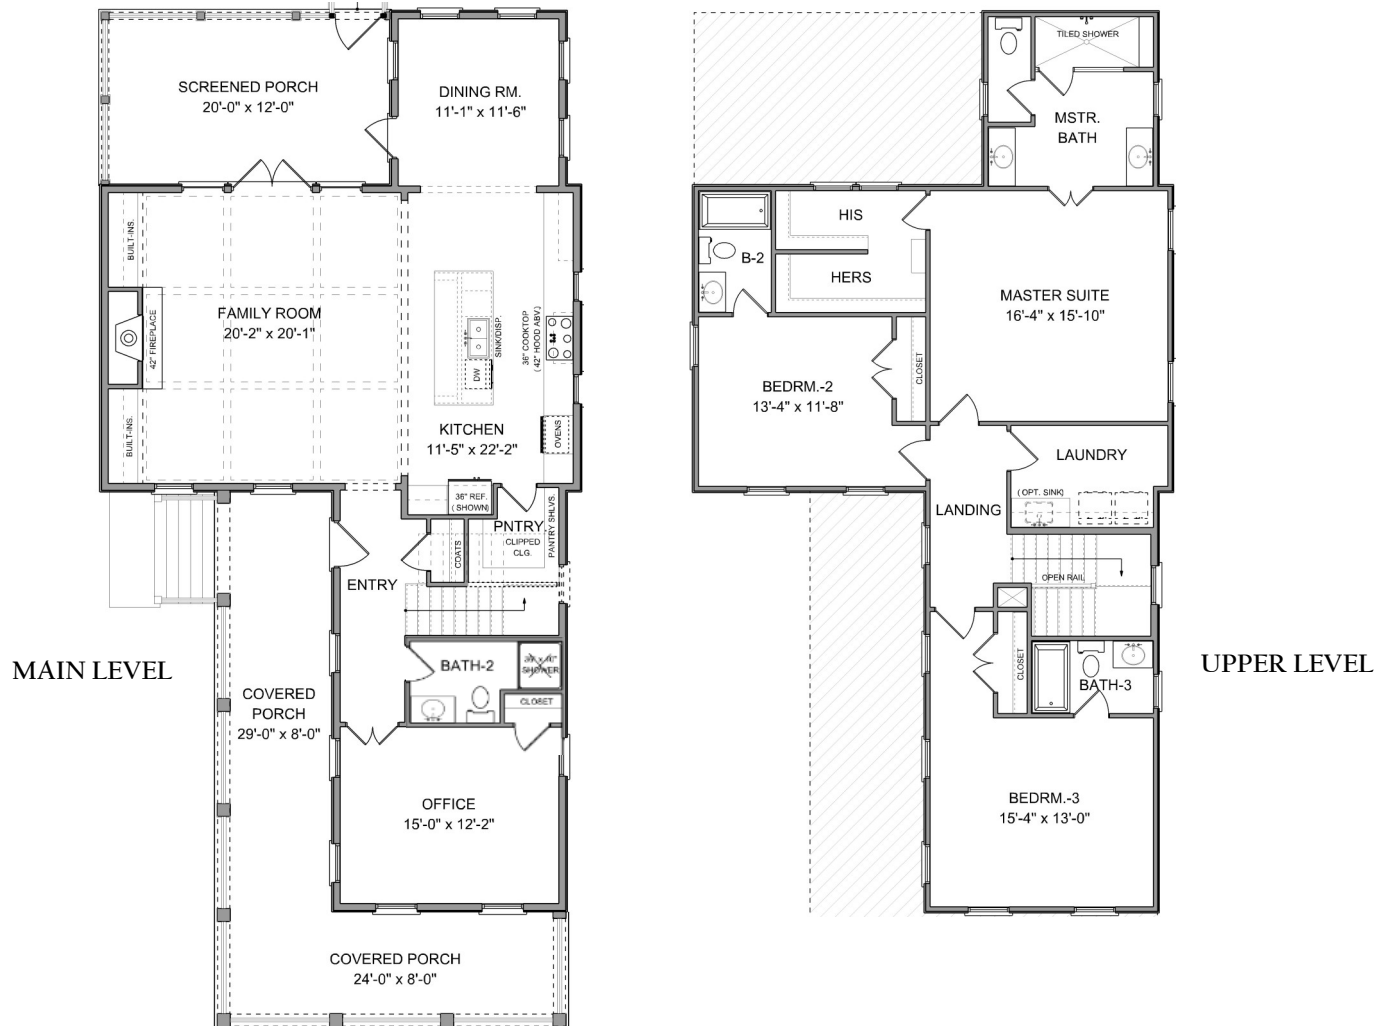

THE TRADD

2,602 SQ. FT. | 4 BEDROOMS | 4 BATHS

Riverside
at CAROLINA PARK

cline
homes

3716 GOODWATER STREET

\$739,000

different. by design.

THE TRADD

2,602 SQ. FT. | 4 BEDROOMS | 4 BATHS

Riverside
at CAROLINA PARK

3716 GOODWATER STREET

\$739,000

different. by design.

THE TRADD

GARAGE B | 600 SQ. FT.

Riverside
at CAROLINA PARK

FRONT ELEVATION

GROUND LEVEL

3716 GOODWATER STREET

\$739,000

different. by design.