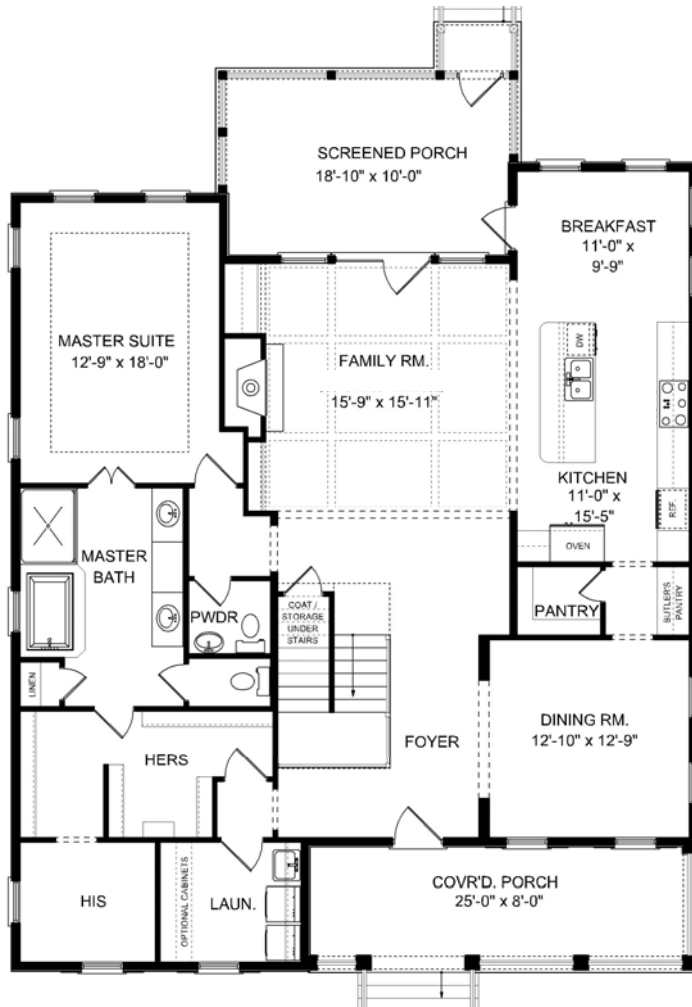

THE SUMTER

Riverside
at CAROLINA PARK

cline
homes

3,371 SQ. FT. | 4 BEDROOMS | 3.5 BATHS

different. by design.

THE SUMTER

Riverside
at CAROLINA PARK

MAIN LEVEL

UPPER LEVEL