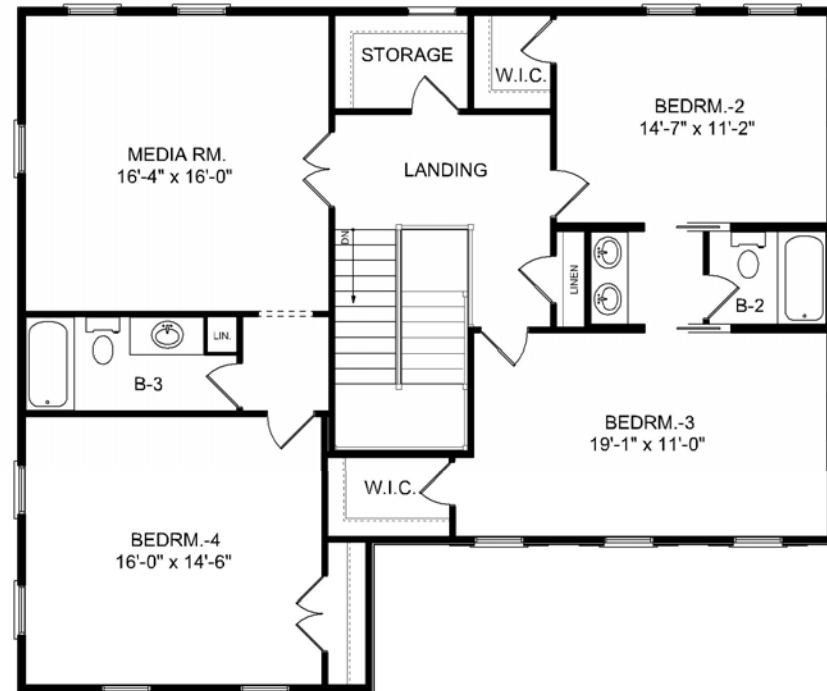

THE SUMTER

Riverside
at CAROLINA PARK

cline
homes

3,371 SQ. FT. | 4 BEDROOMS | 3.5 BATHS

different. by design.

THE SUMTER

Riverside
at CAROLINA PARK

MAIN LEVEL

UPPER LEVEL