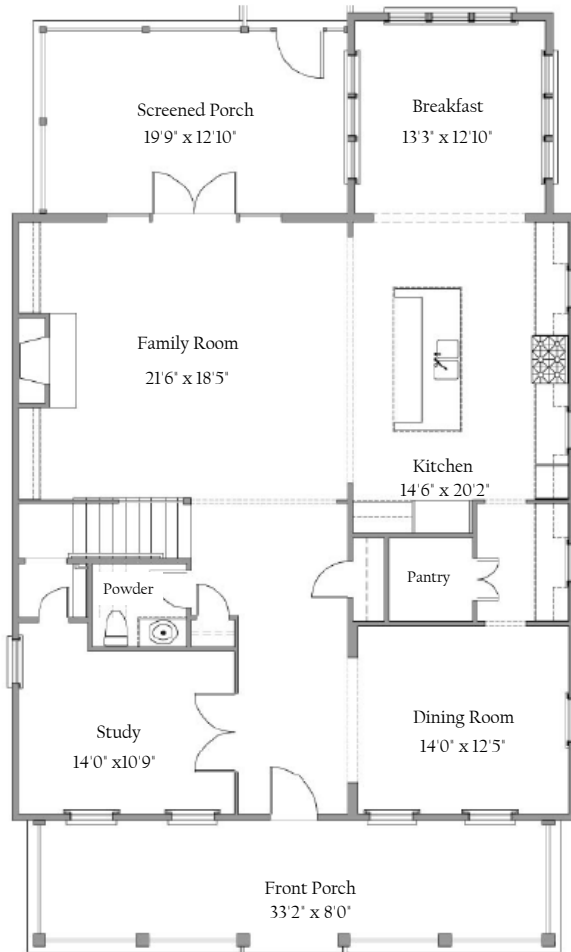

THE STONO

Riverside
at CAROLINA PARK

cline
homes

3,889 SQ. FT. | 5 BEDROOMS | 4.5 BATHS

different. by design.

THE STONO

Riverside
at CAROLINA PARK

MAIN LEVEL

SECOND LEVEL

THIRD LEVEL