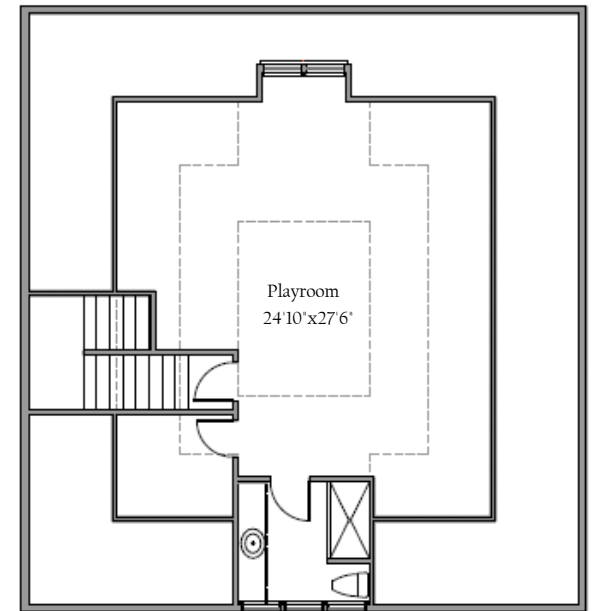

THE STONO

Riverside
at CAROLINA PARK

cline
homes

3,889 SQ. FT. | 5 BEDROOMS | 4.5 BATHS

different. by design.

THE STONO

Riverside
at CAROLINA PARK

MAIN LEVEL

SECOND LEVEL

THIRD LEVEL