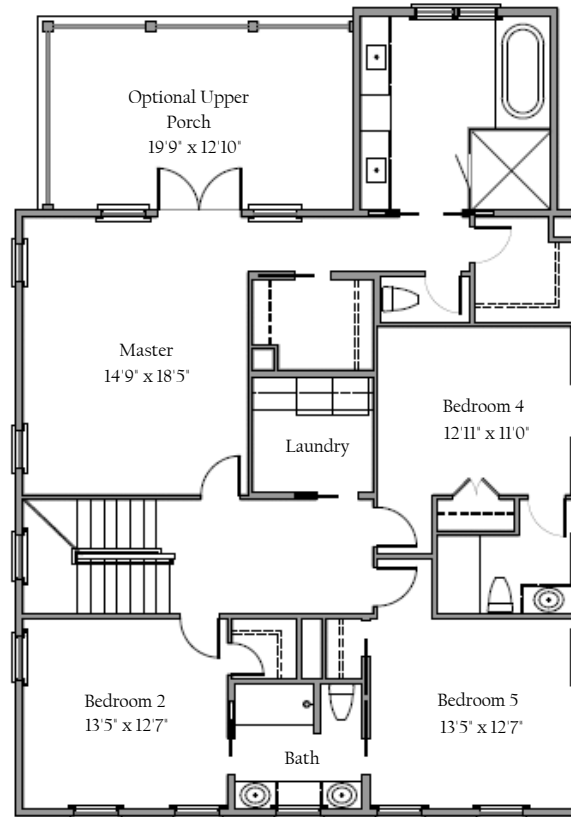

THE STONO

Riverside
at CAROLINA PARK

cline
homes

3,889 SQ. FT. | 5 BEDROOMS | 4.5 BATHS

different. by design.

THE STONO

Riverside
at CAROLINA PARK

MAIN LEVEL

SECOND LEVEL

THIRD LEVEL