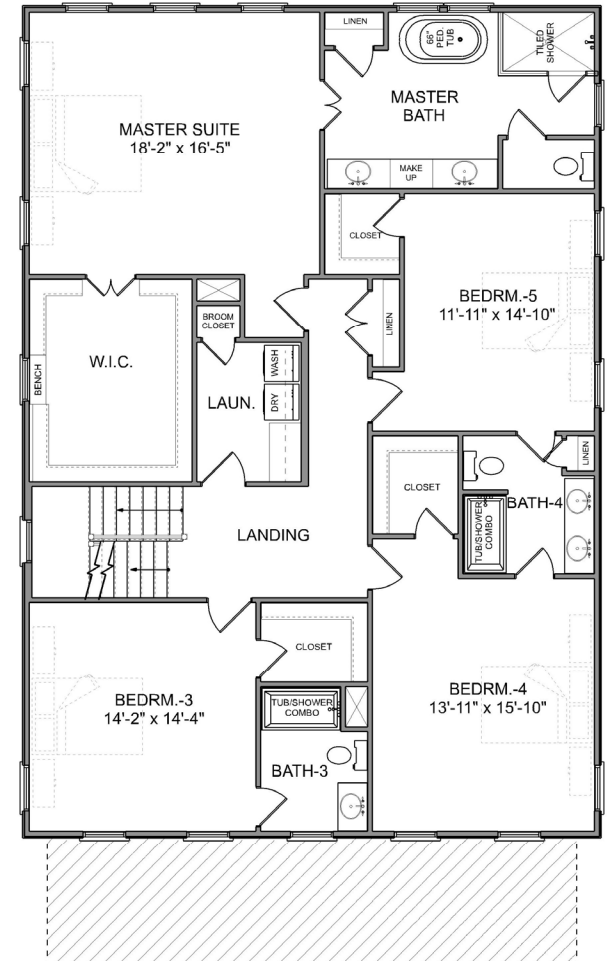

# THE SANTEE I

*Riverside*  
at CAROLINA PARK

# THE SANTEE I

*Riverside*  
at CAROLINA PARK

MAIN LEVEL

UPPER LEVEL OPTION 1

UPPER LEVEL OPTION 2

3,474 SQ. FT. | 5 BEDROOMS | 4 BATHS

different. by design.