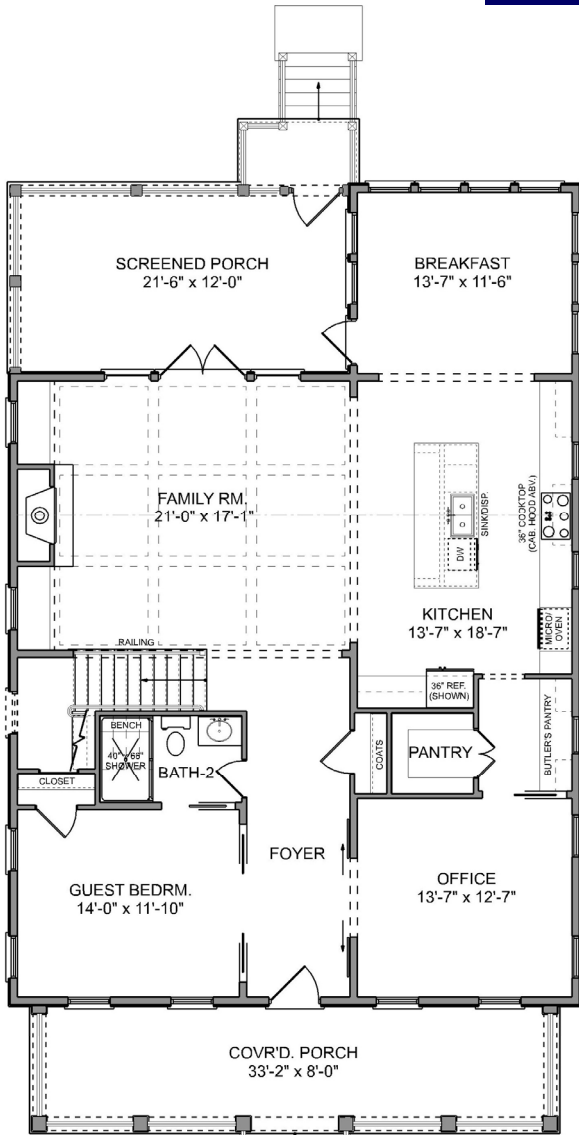

# THE SANTEE I

*Riverside*  
at CAROLINA PARK

# THE SANTEE I

*Riverside*  
at CAROLINA PARK

MAIN LEVEL

UPPER LEVEL OPTION 1

UPPER LEVEL OPTION 2

3,474 SQ. FT. | 5 BEDROOMS | 4 BATHS

different. by design.