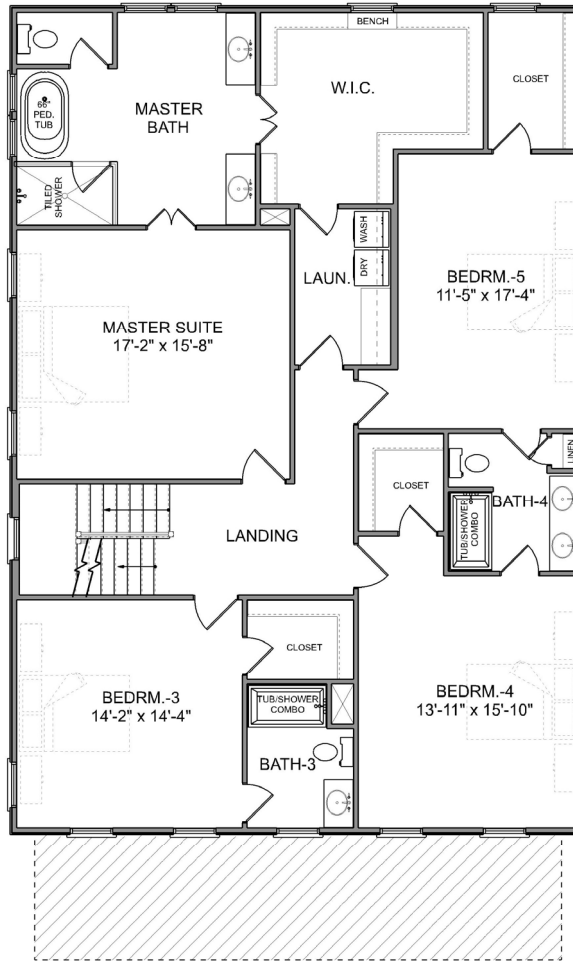

# THE SANTEE I

*Riverside*  
at CAROLINA PARK

# THE SANTEE I

*Riverside*  
at CAROLINA PARK

MAIN LEVEL

UPPER LEVEL OPTION 1

UPPER LEVEL OPTION 2

3,474 SQ. FT. | 5 BEDROOMS | 4 BATHS

different. by design.