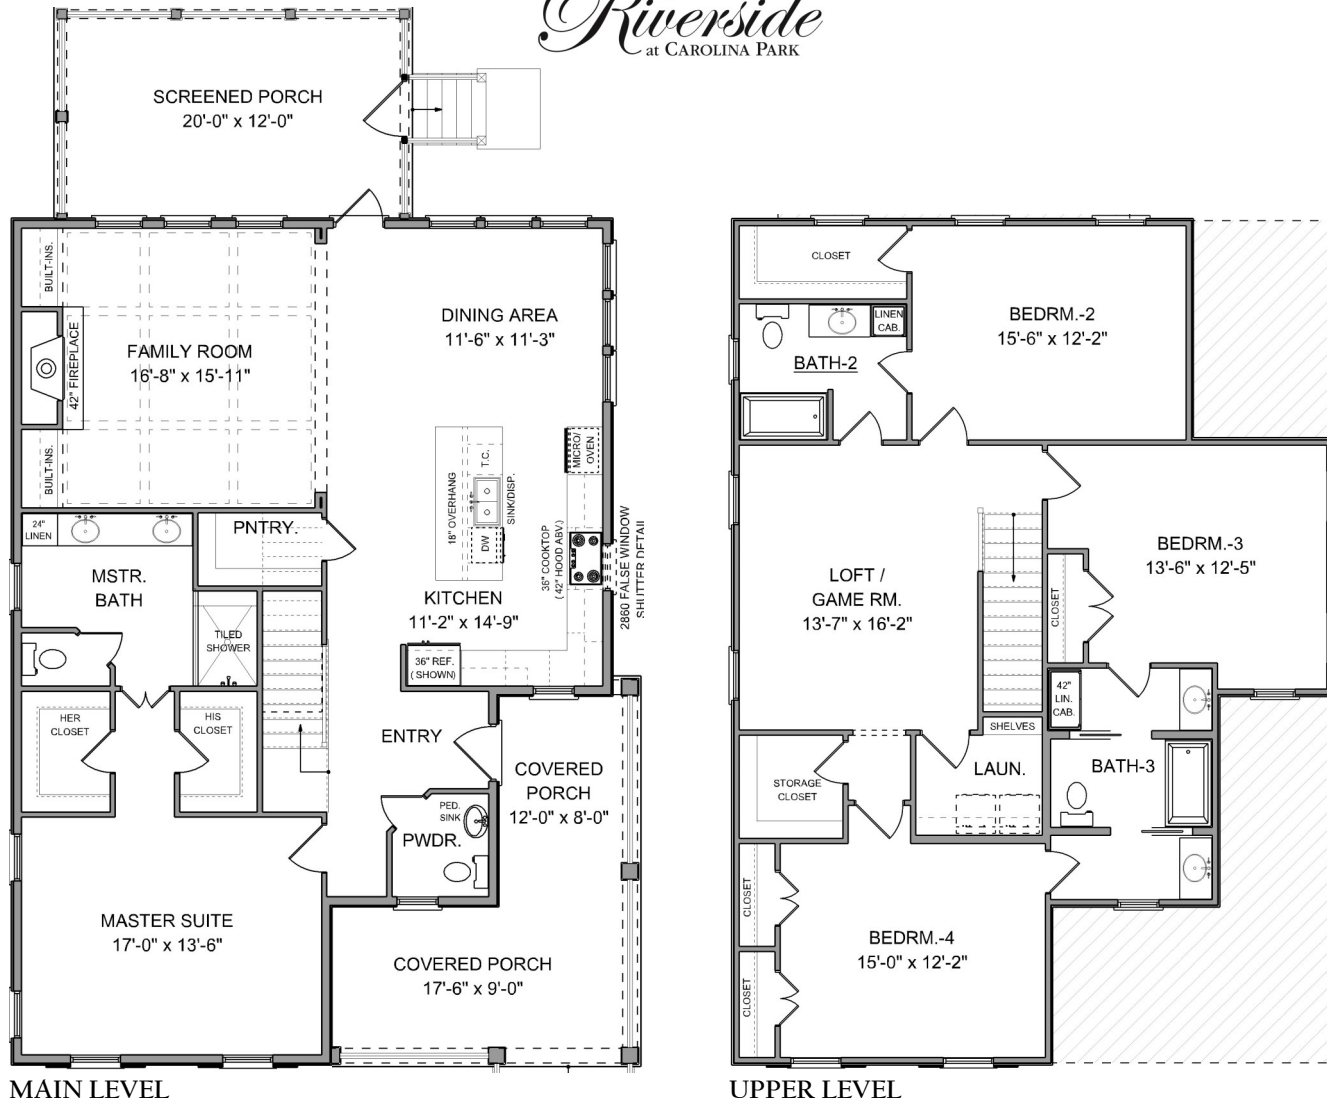

# THE RUTLEDGE

2,720 SQ. FT. | 4 BEDROOMS | 3.5 BATHS

*Riverside*  
at CAROLINA PARK

3775 MILLPOND LANE

\$749,000

cline  
homes

different. by design.

# THE RUTLEDGE

2,720 SQ. FT. | 4 BEDROOMS | 3.5 BATHS

*Riverside*  
at CAROLINA PARK

3775 MILLPOND LANE

\$749,000

different. by design.

# THE RUTLEDGE

GARAGE B | 600 SQ. FT.

*Riverside*  
at CAROLINA PARK

FRONT ELEVATION

GROUND LEVEL