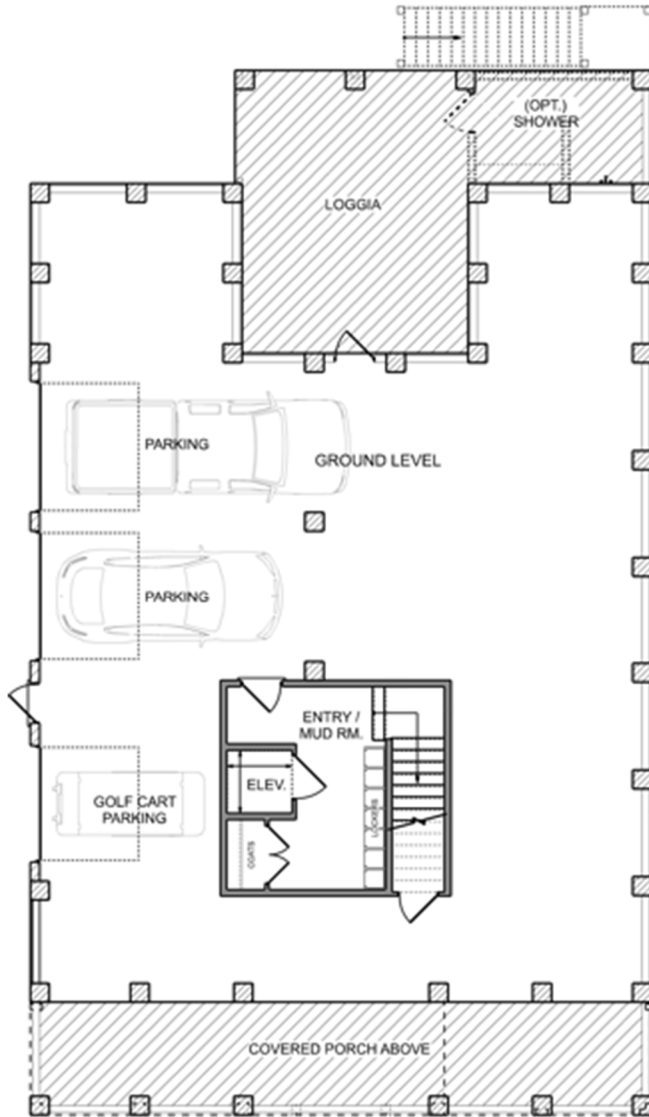

THE MAYBANK

3,794 SQ. FT. | 4 BEDROOMS | 4.5 BATHS

Riverside
at CAROLINA PARK

3866 DELINGER DRIVE, MOUNT PLEASANT

different. by design.

THE MAYBANK

3,794 SQ. FT. | 4 BEDROOMS | 4.5 BATHS

Riverside
at CAROLINA PARK

Ground Floor

First Floor

3866 DELINGER DRIVE, MOUNT PLEASANT

different. by design.

THE MAYBANK

3,794 SQ. FT. | 4 BEDROOMS | 4.5 BATHS

Riverside
at CAROLINA PARK

Second Floor