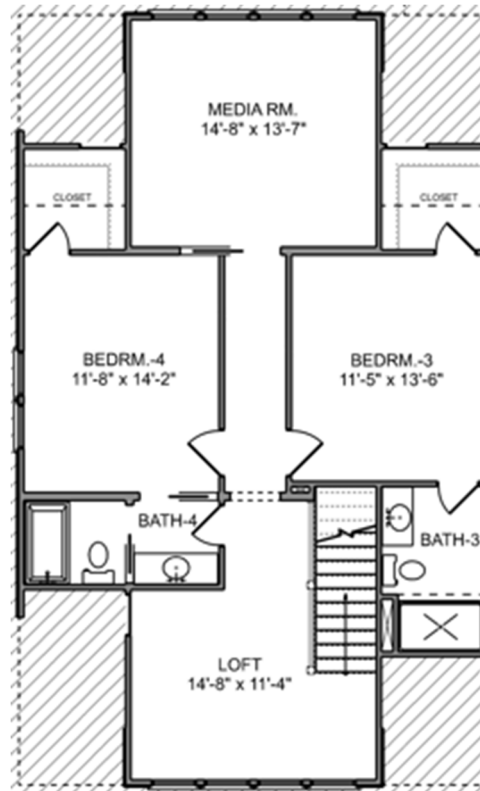

THE MAYBANK

3,794 SQ. FT. | 4 BEDROOMS | 4.5 BATHS

Riverside
at CAROLINA PARK

3866 DELINGER DRIVE, MOUNT PLEASANT

different. by design.

THE MAYBANK

3,794 SQ. FT. | 4 BEDROOMS | 4.5 BATHS

Riverside
at CAROLINA PARK

Ground Floor

First Floor

3866 DELINGER DRIVE, MOUNT PLEASANT

different. by design.

THE MAYBANK

3,794 SQ. FT. | 4 BEDROOMS | 4.5 BATHS

Riverside
at CAROLINA PARK

Second Floor