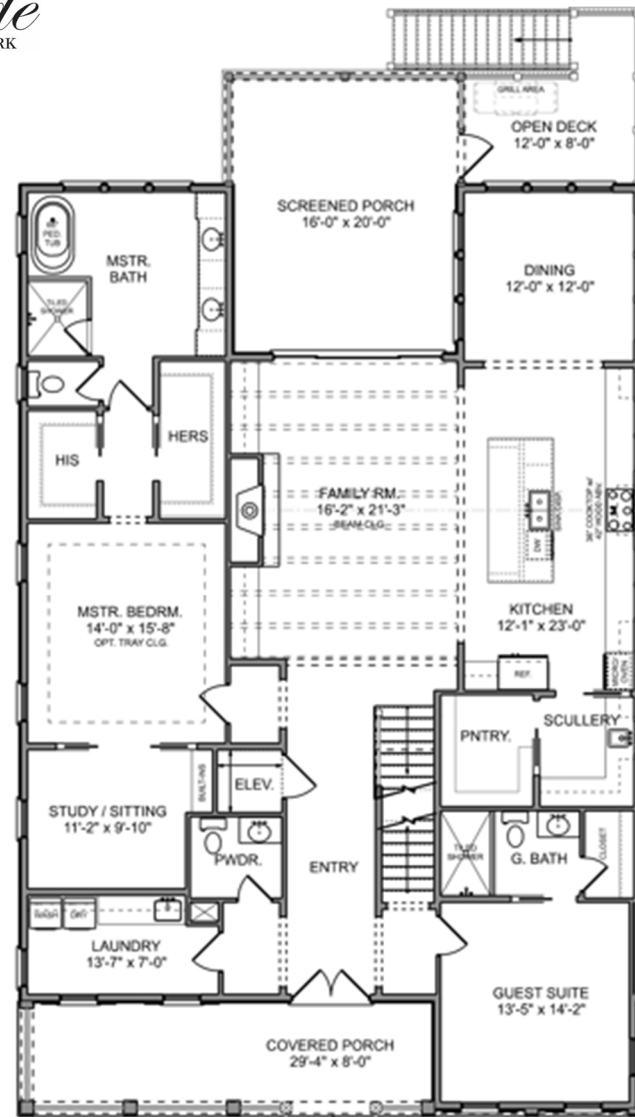

THE MAYBANK

3,794 SQ. FT. | 4 BEDROOMS | 4.5 BATHS

Riverside
at CAROLINA PARK

3866 DELINGER DRIVE, MOUNT PLEASANT

different. by design.

THE MAYBANK

3,794 SQ. FT. | 4 BEDROOMS | 4.5 BATHS

Riverside
at CAROLINA PARK

Ground Floor

First Floor

3866 DELINGER DRIVE, MOUNT PLEASANT

different. by design.

THE MAYBANK

3,794 SQ. FT. | 4 BEDROOMS | 4.5 BATHS

Riverside
at CAROLINA PARK

Second Floor