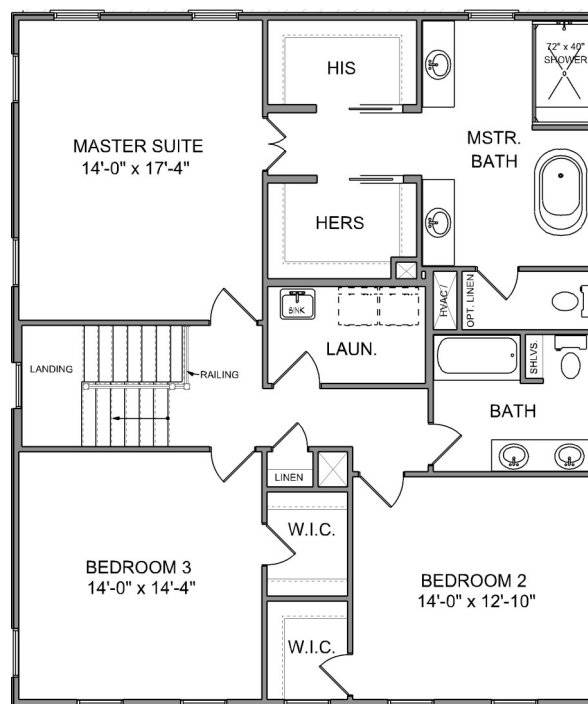

# THE CUMBERLAND C

*Riverside*  
at CAROLINA PARK

cline  
homes

2,867 SQ. FT. | 4 BEDROOMS | 3 BATHS

different. by design.

# THE CUMBERLAND C

*Riverside*  
at CAROLINA PARK

MAIN LEVEL

UPPER LEVEL