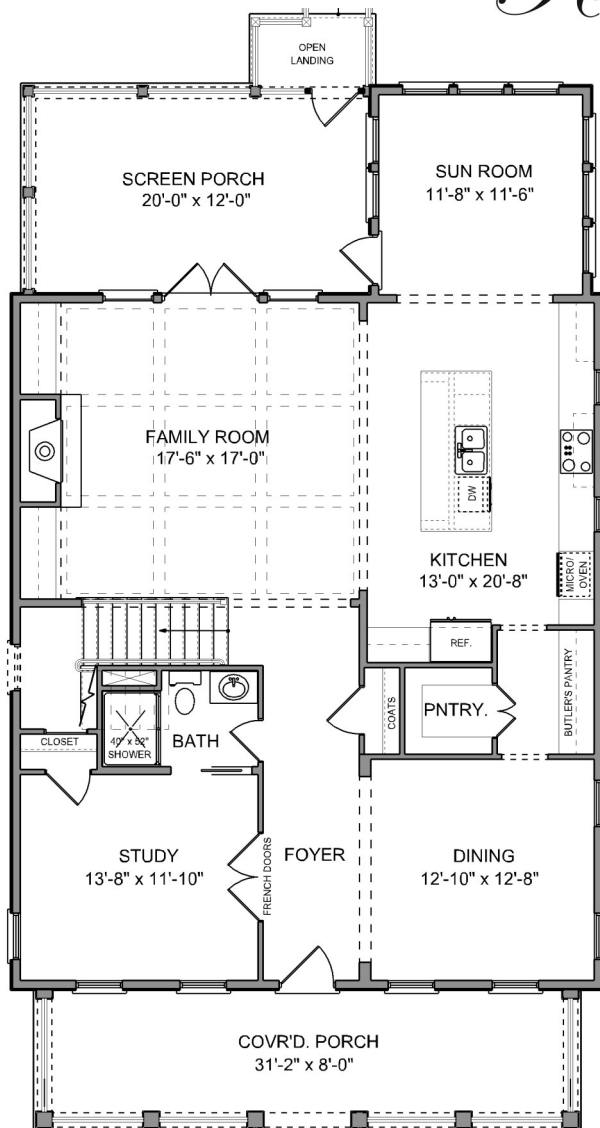

# THE CUMBERLAND C

*Riverside*  
at CAROLINA PARK

cline  
homes

2,867 SQ. FT. | 4 BEDROOMS | 3 BATHS

different. by design.

# THE CUMBERLAND C

*Riverside*  
at CAROLINA PARK

MAIN LEVEL

UPPER LEVEL