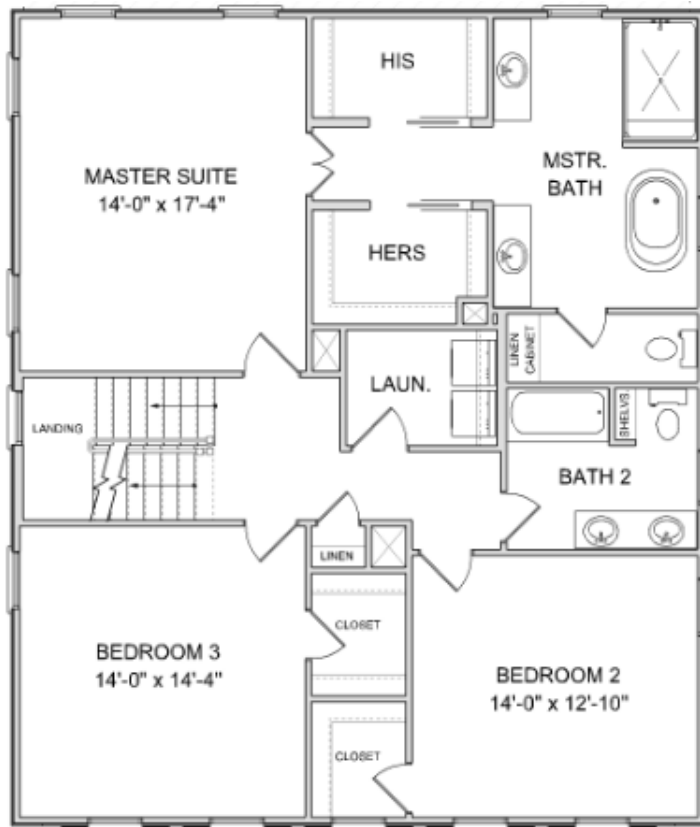

THE CUMBERLAND B

3,704 SQ. FT. | 4 BEDROOMS | 3.5 BATHS

FRONT ELEVATION

FIRST FLOOR

THE CUMBERLAND B

3,704 SQ. FT. | 4 BEDROOMS | 3.5 BATHS

SECOND FLOOR

THIRD FLOOR