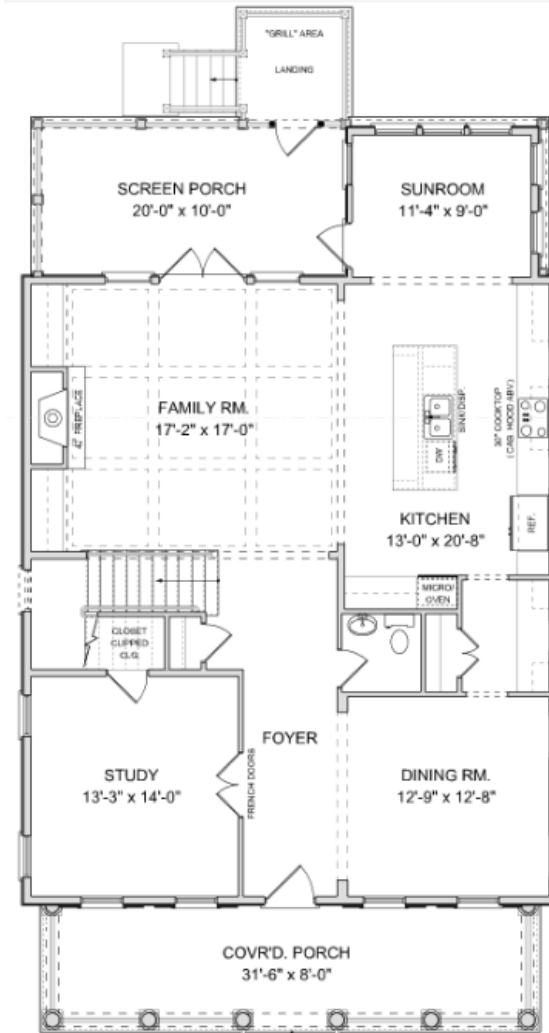

THE CUMBERLAND B

3,704 SQ. FT. | 4 BEDROOMS | 3.5 BATHS

FRONT ELEVATION

FIRST FLOOR

THE CUMBERLAND B

3,704 SQ. FT. | 4 BEDROOMS | 3.5 BATHS

SECOND FLOOR

THIRD FLOOR