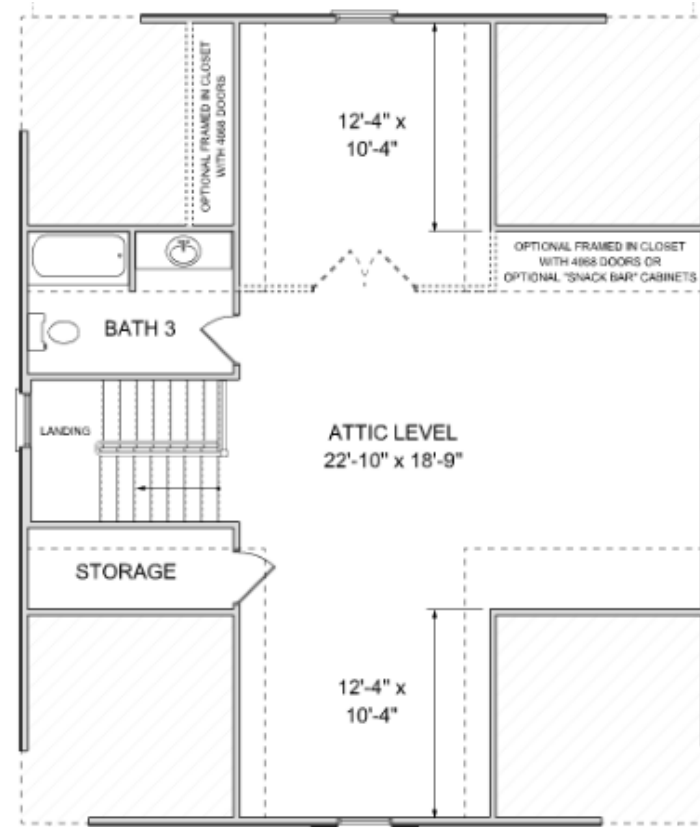

THE CUMBERLAND B

3,704 SQ. FT. | 4 BEDROOMS | 3.5 BATHS

FRONT ELEVATION

FIRST FLOOR

THE CUMBERLAND B

3,704 SQ. FT. | 4 BEDROOMS | 3.5 BATHS

SECOND FLOOR

THIRD FLOOR