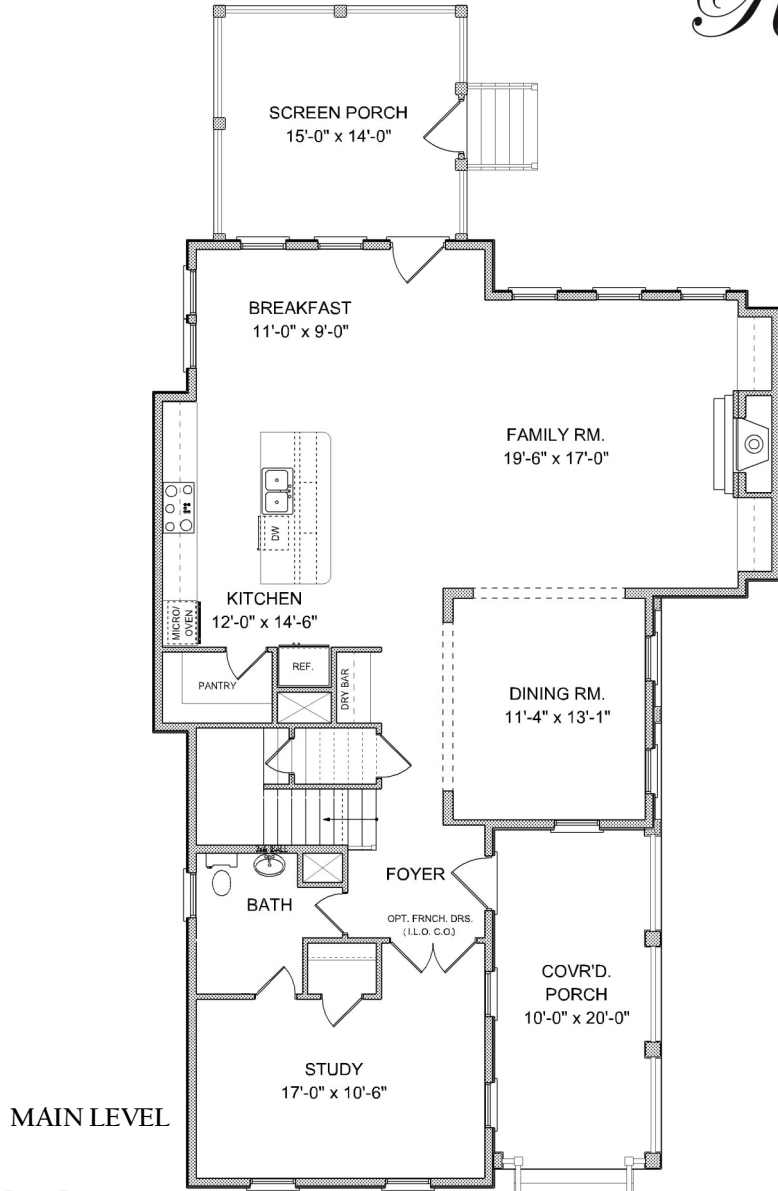

THE ANSON B

Riverside
at CAROLINA PARK

cline
homes

2,888 SQ. FT. | 4 BEDROOMS | 3.5 BATHS

different. by design.

THE ANSON B

Riverside
at CAROLINA PARK

MAIN LEVEL

UPPER LEVEL

2,888 SQ. FT. | 4 BEDROOMS | 3.5 BATHS

different. by design.