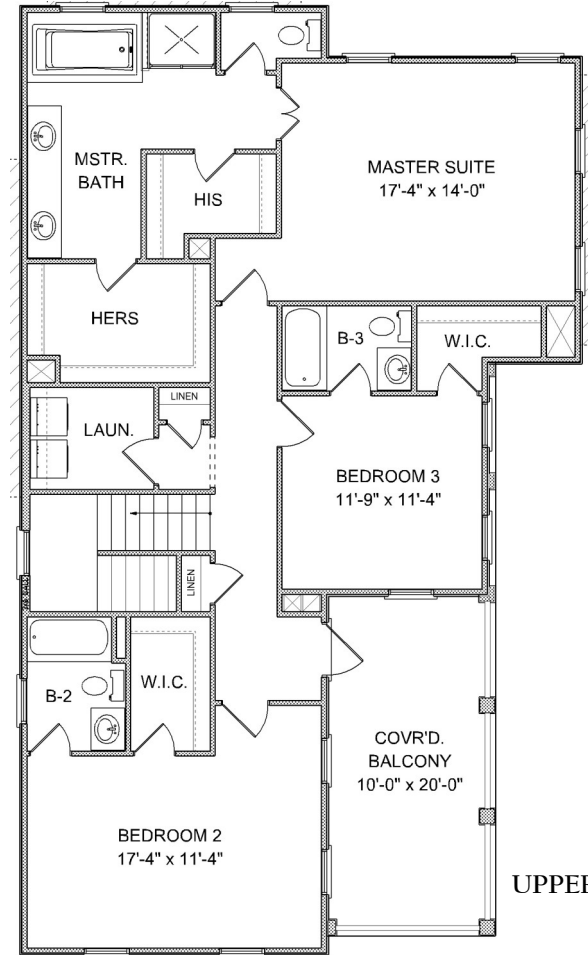

THE ANSON B

Riverside
at CAROLINA PARK

cline
homes

2,888 SQ. FT. | 4 BEDROOMS | 3.5 BATHS

different. by design.

THE ANSON B

Riverside
at CAROLINA PARK

MAIN LEVEL

UPPER LEVEL

2,888 SQ. FT. | 4 BEDROOMS | 3.5 BATHS

different. by design.