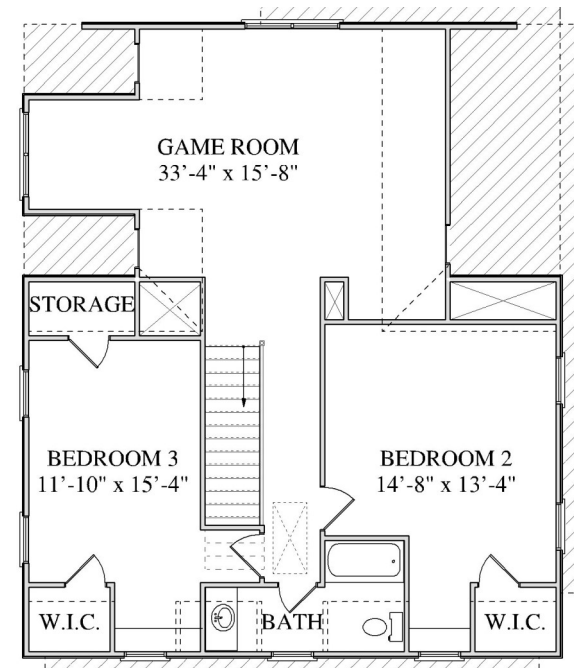

UPPER LEVEL