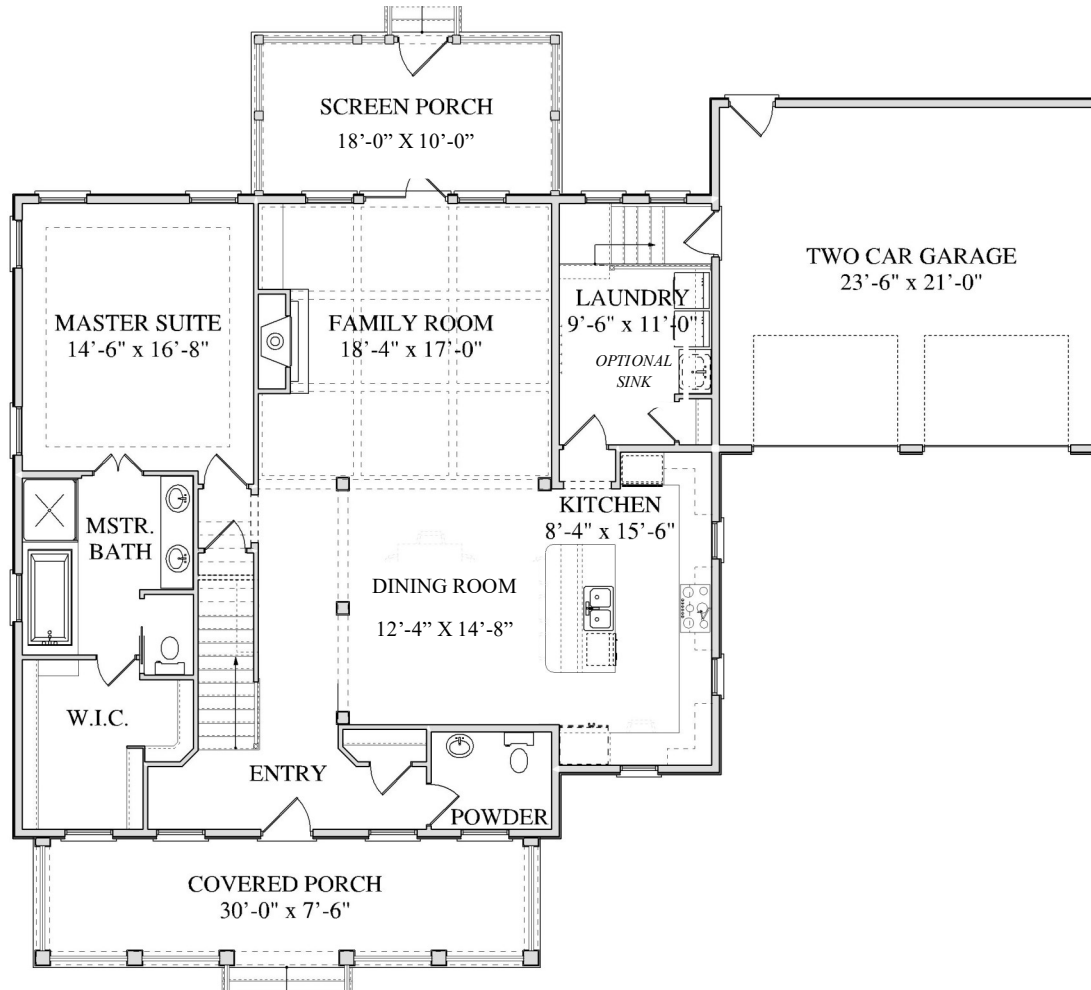

# THE GIBBES A

*Riverside*  
at CAROLINA PARK

cline  
homes

2,908 SQ. FT. | 3 BEDROOMS | 2.5 BATHS

different. by design.

# THE GIBBES A

*Riverside*  
at CAROLINA PARK

MAIN LEVEL

UPPER LEVEL