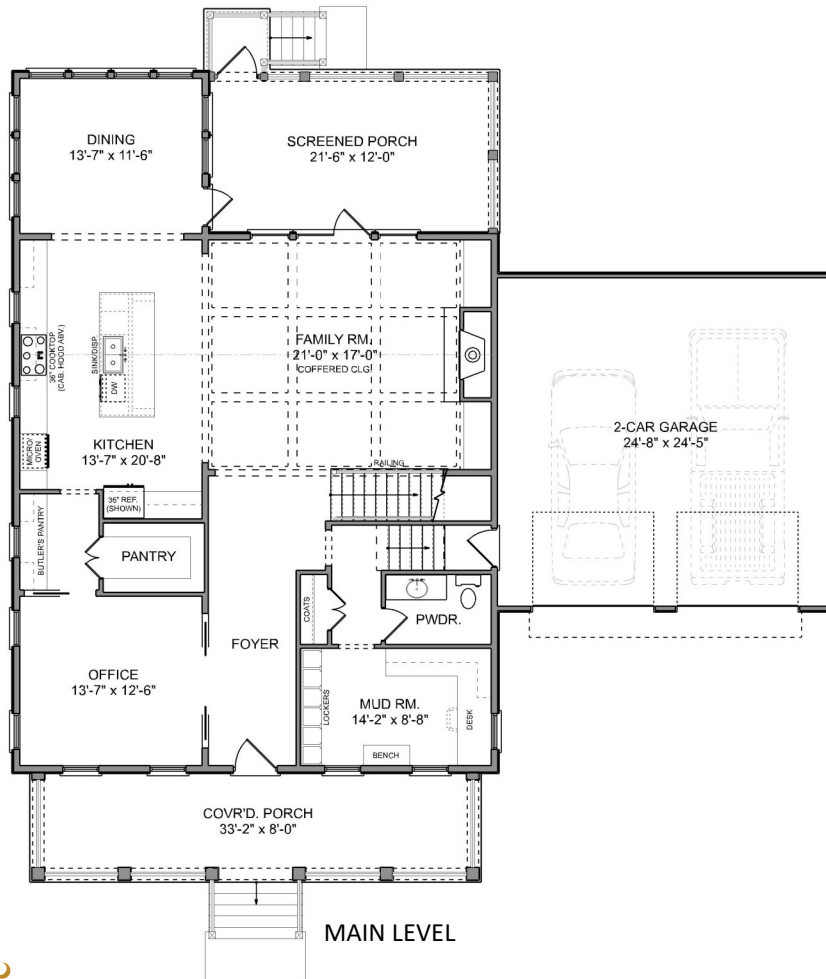

THE SANTEE

4,111 SQ. FT. | 5 BEDROOMS | 4.5 BATHS

Delinger's Point

RIVERSIDE AT CAROLINA PARK

3845 DELINGER DR

cline
homes

3845 DELINGER DRIVE

different. by design.

THE SANTEE

4,111 SQ. FT. | 5 BEDROOMS | 4.5 BATHS

Delinger's Point

RIVERSIDE AT CAROLINA PARK

3845 DELINGER DRIVE

different. by design.