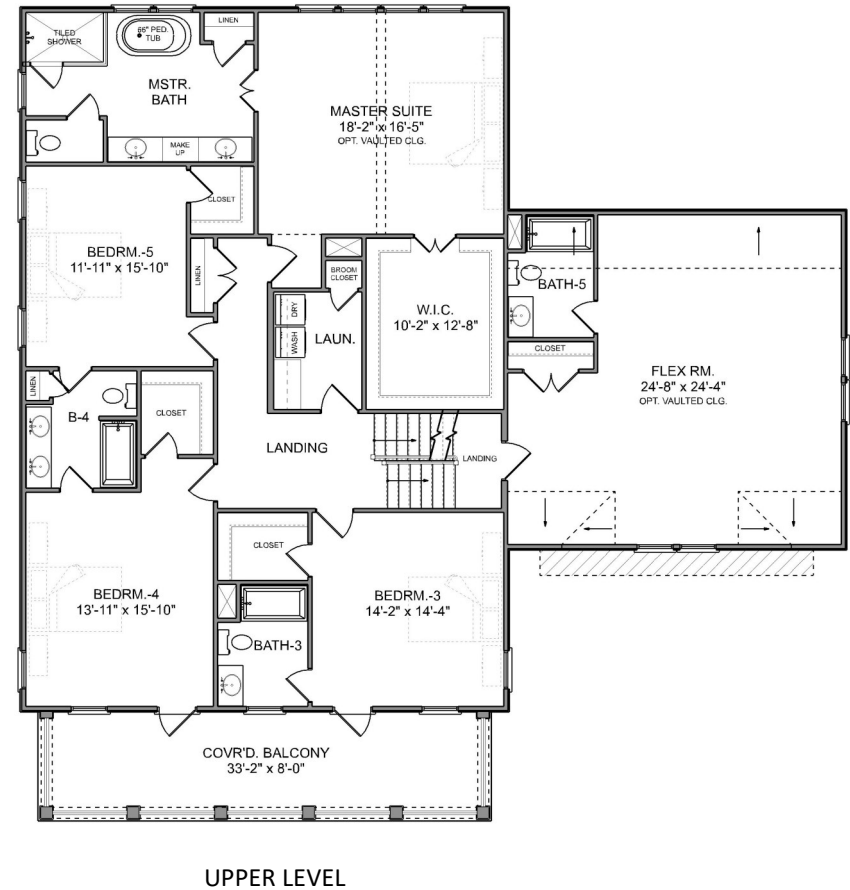

THE SANTEE

4,111 SQ. FT. | 5 BEDROOMS | 4.5 BATHS

Delinger's Point

RIVERSIDE AT CAROLINA PARK

3845 DELINGER DR

cline
homes

3845 DELINGER DRIVE

different. by design.

THE SANTEE

4,111 SQ. FT. | 5 BEDROOMS | 4.5 BATHS

Delinger's Point

RIVERSIDE AT CAROLINA PARK

3845 DELINGER DRIVE

different. by design.