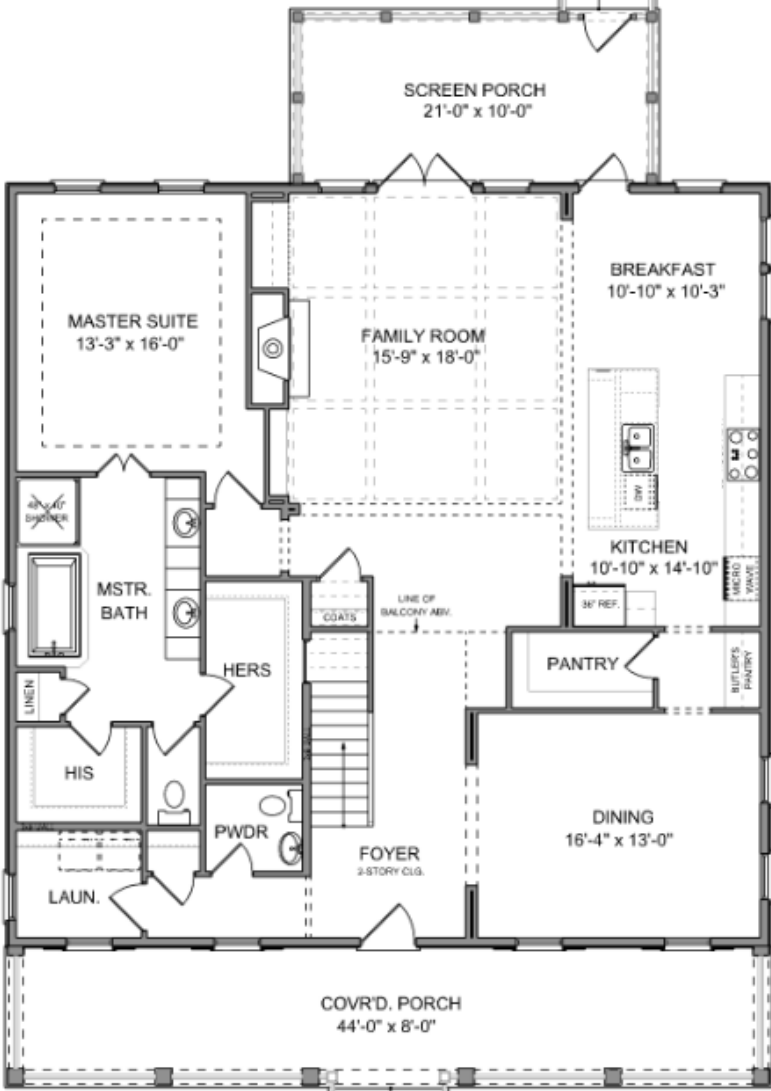

THE DALTON

Riverside
at CAROLINA PARK

3,408 SQ. FT. | 5 BEDROOMS | 3.5 BATHS

different. by design.

THE DALTON

Riverside
at CAROLINA PARK

MAIN LEVEL

UPPER LEVEL

3,408 SQ. FT. | 5 BEDROOMS | 3.5 BATHS

different. by design.