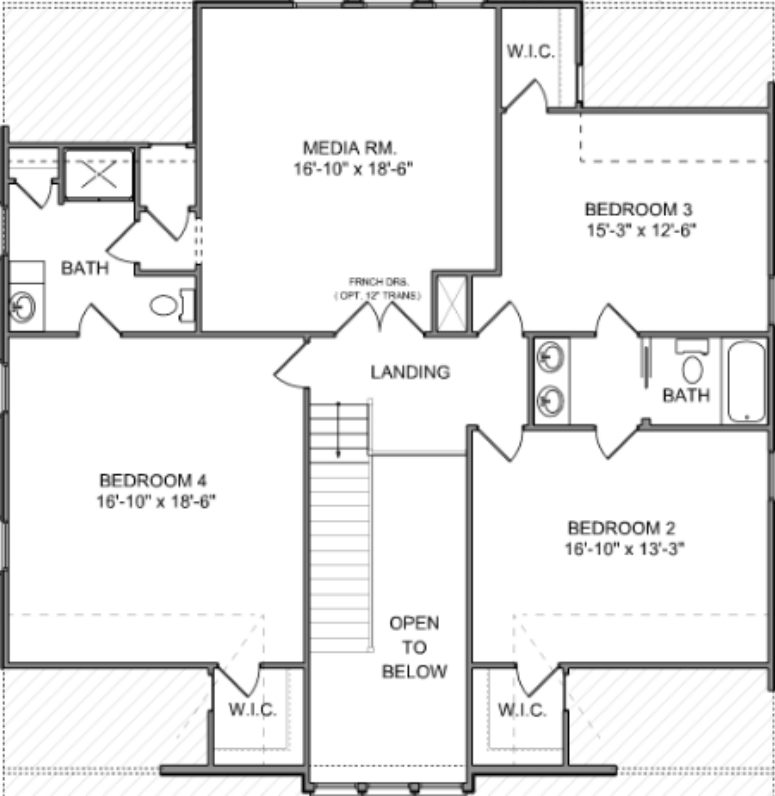

THE DALTON

Riverside
at CAROLINA PARK

3,408 SQ. FT. | 5 BEDROOMS | 3.5 BATHS

different. by design.

THE DALTON

Riverside
at CAROLINA PARK

MAIN LEVEL

UPPER LEVEL

3,408 SQ. FT. | 5 BEDROOMS | 3.5 BATHS

different. by design.