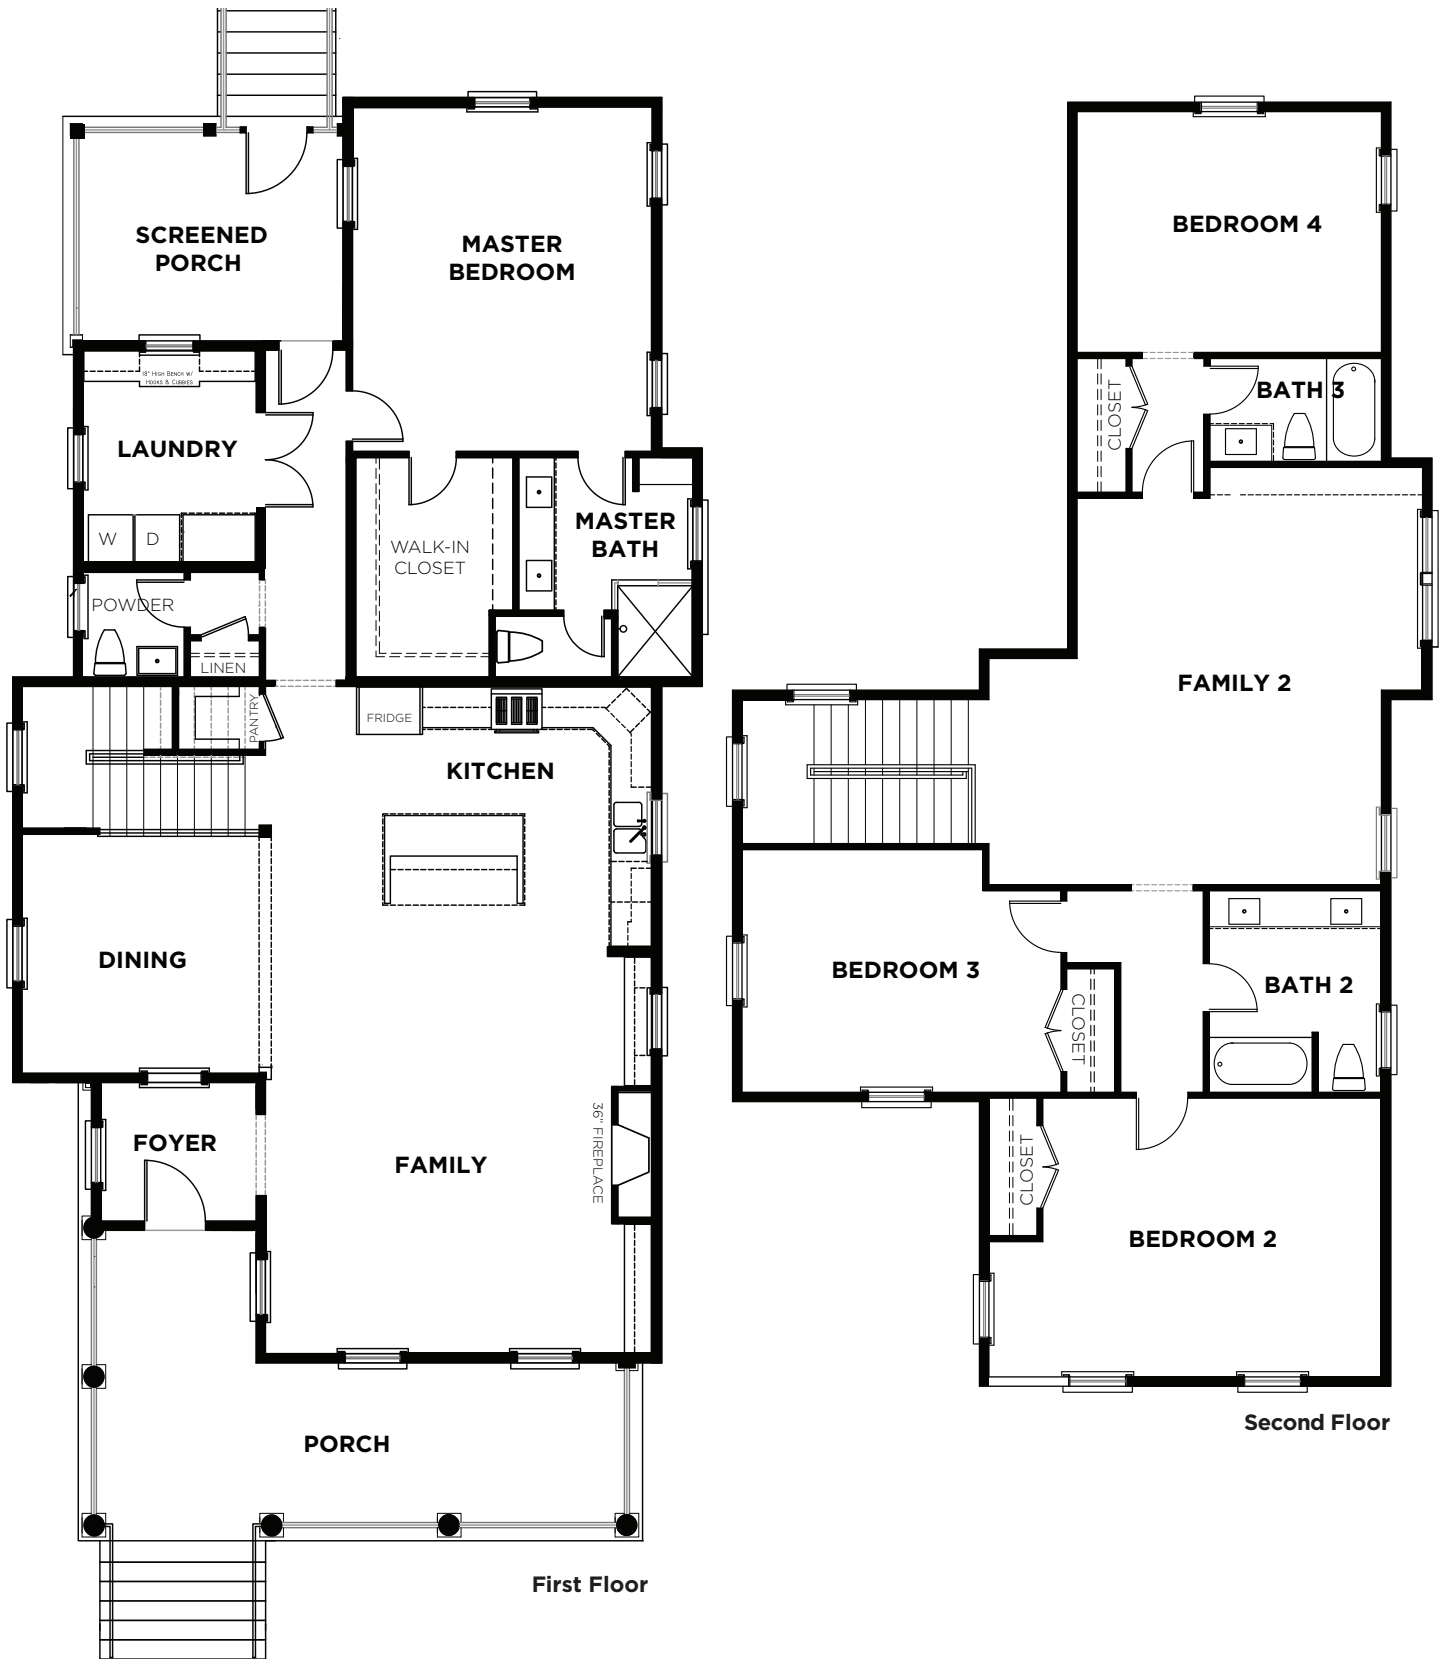

LIGHTSEY A

Bedrooms	4
Bathrooms	3.5
1st Floor	1668 sq. ft.
2nd Floor	1397 sq. ft.
Total Heated	3065 sq. ft.

LIGHTSEY A

3067A-LIGHTSEY
07/01/2014