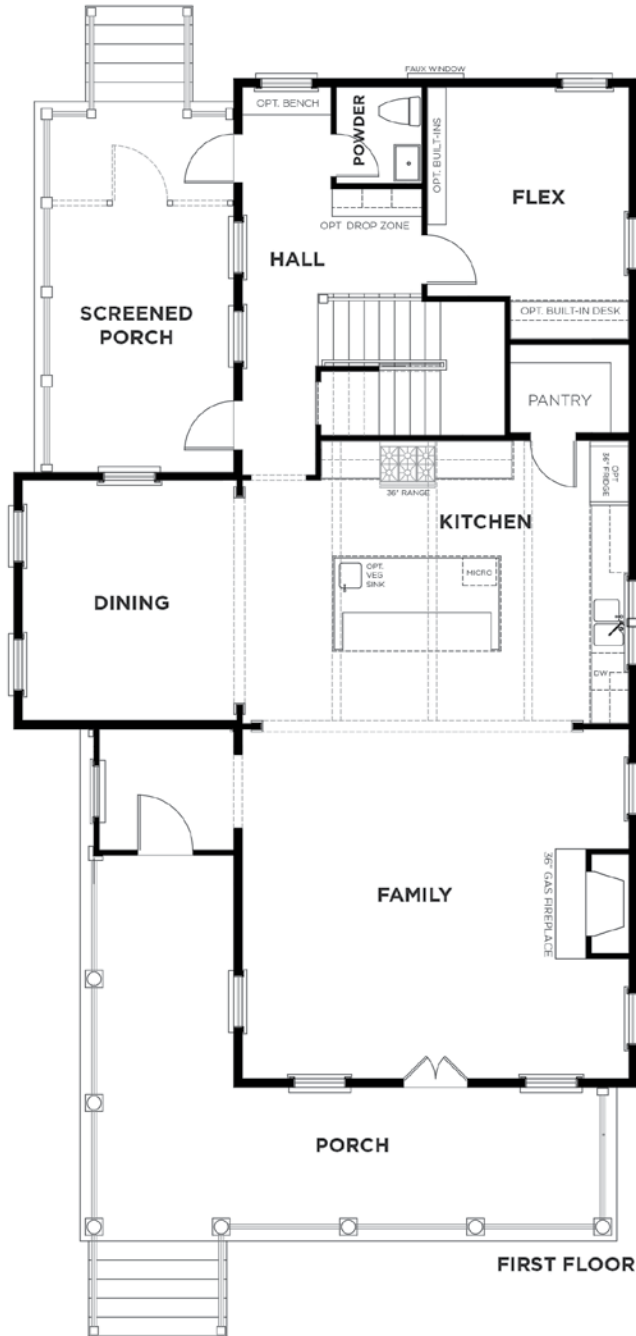

Bedrooms	4
Bathrooms	3.5
1st Floor	1430 sq. ft.
2nd Floor	1578 sq. ft.
Total Heated	3008 sq. ft.

Gresham-A

2821A-GRESHAM
11/17/2014