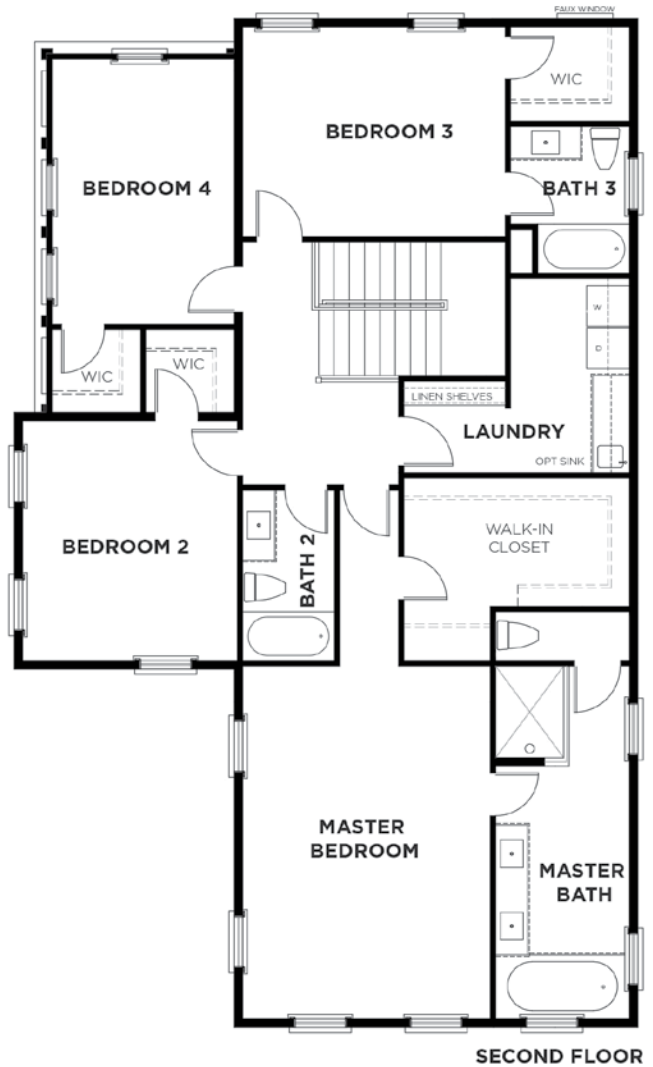

Bedrooms	4
Bathrooms	3.5
1st Floor	1430 sq. ft.
2nd Floor	1578 sq. ft.
Total Heated	3008 sq. ft.

Gresham-A

2821A-GRESHAM
11/17/2014