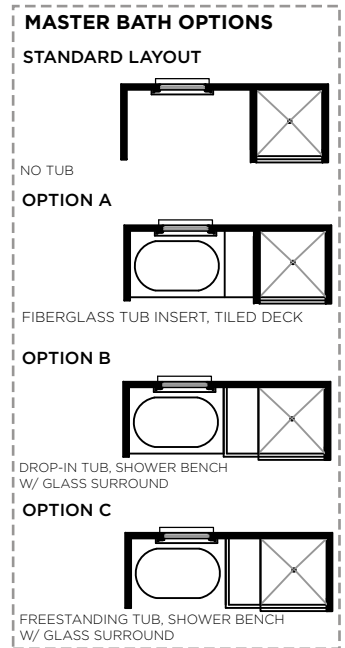

Georgetown B

Bedrooms	3-4
Bathrooms	2.5
1st Floor	1419 sq. ft.
2nd Floor	766 sq. ft.
Total Heated	2185 sq. ft.

SECOND FLOOR

2097-B GEORGETOWN
7/21/2016