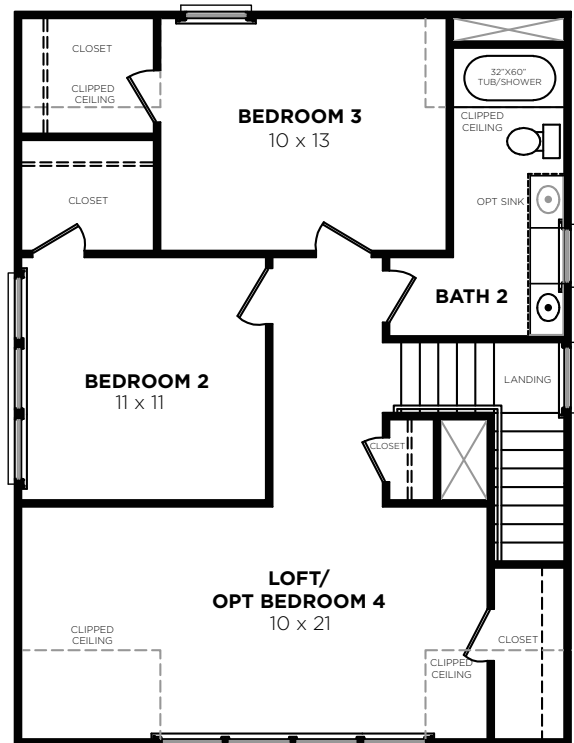

Georgetown B

Bedrooms	3-4
Bathrooms	2.5
1st Floor	1419 sq. ft.
2nd Floor	766 sq. ft.
Total Heated	2185 sq. ft.

SECOND FLOOR

2097-B GEORGETOWN
7/21/2016