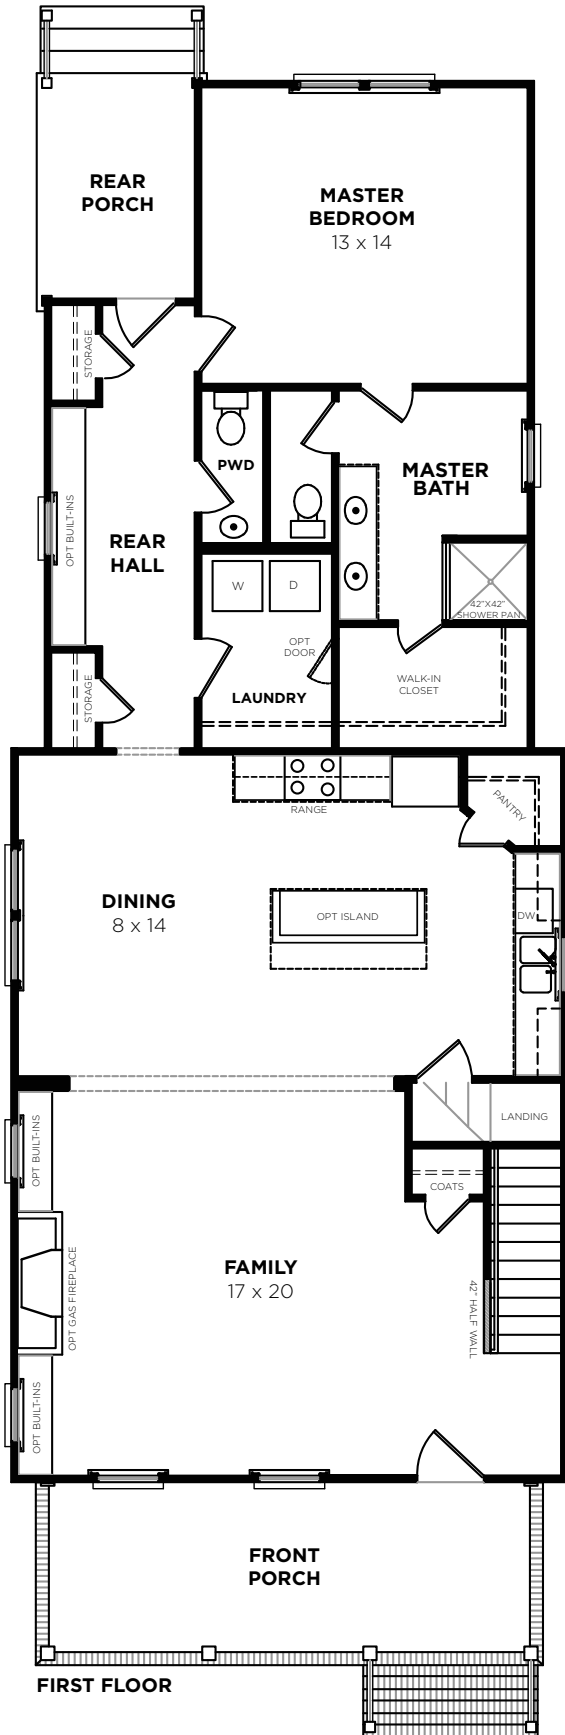

Georgetown B

Bedrooms	3-4
Bathrooms	2.5
1st Floor	1419 sq. ft.
2nd Floor	766 sq. ft.
Total Heated	2185 sq. ft.

SECOND FLOOR

2097-B GEORGETOWN
7/21/2016