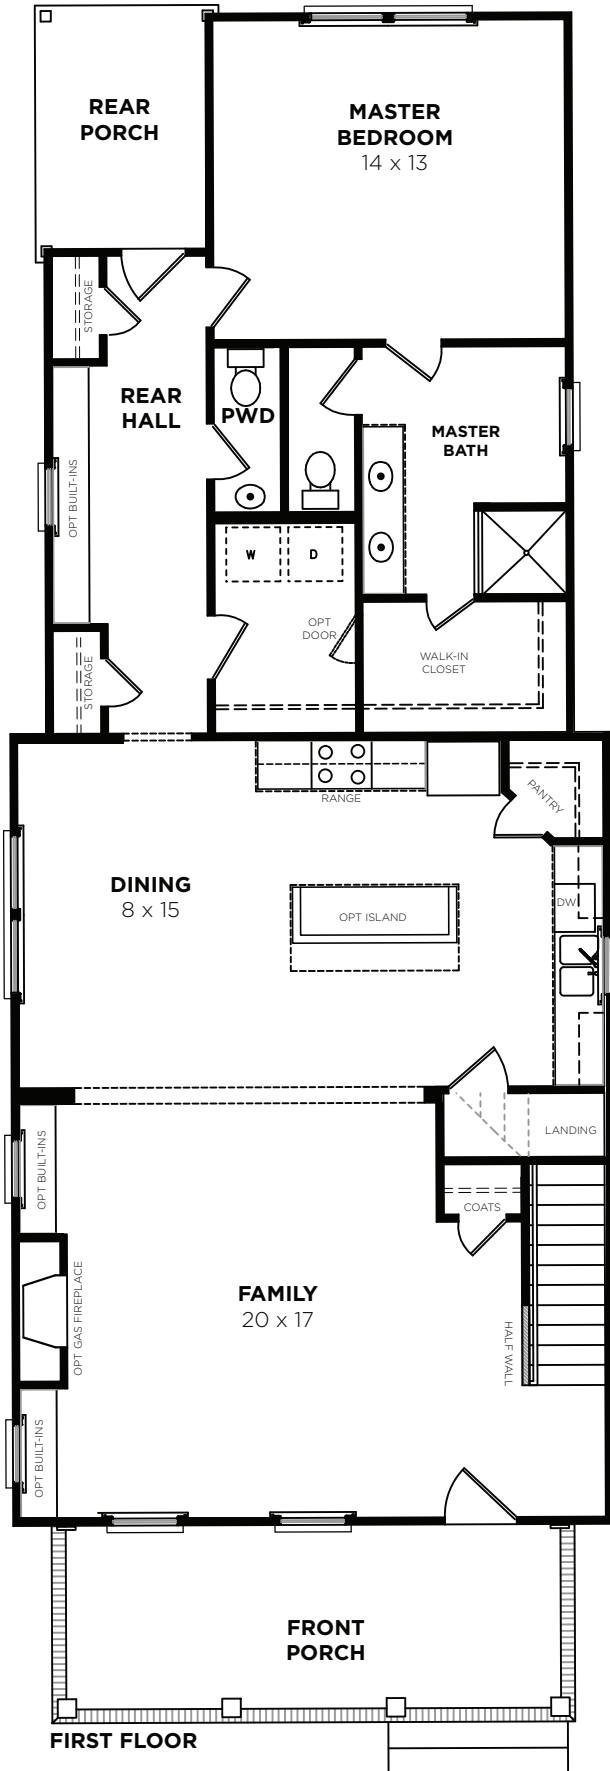

Georgetown A

| | |
|---------------------|--------------|
| Bedrooms | 3-4 |
| Bathrooms | 2.5 |
| 1st Floor | 1419 sq. ft. |
| 2nd Floor | 766 sq. ft. |
| Total Heated | 2185 sq. ft. |

Carolina One
New Homes®
843-900-4711

Georgetown A

2097A-GEORGETOWN
2/16/2015