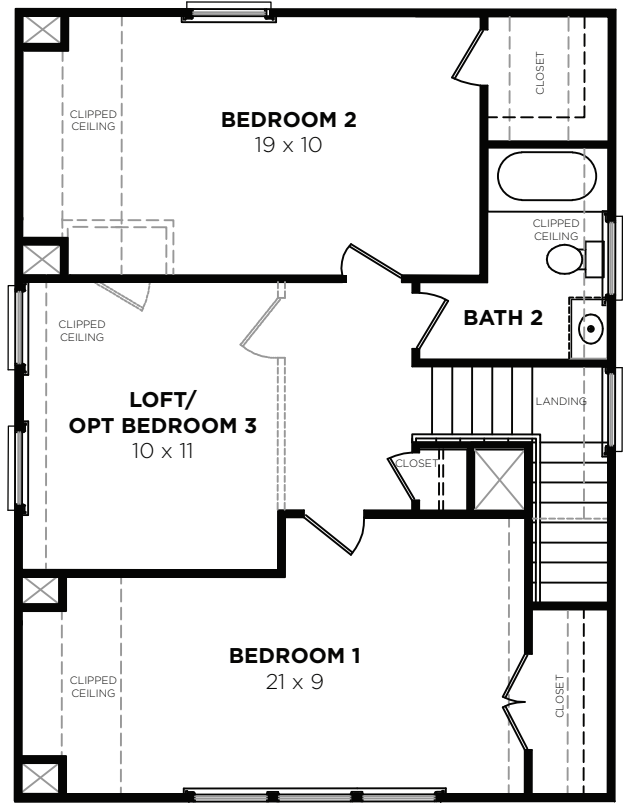

Georgetown A

2097A-GEORGETOWN
2/16/2015