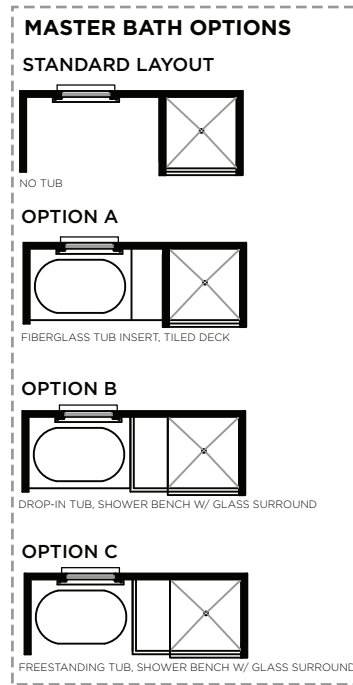

Georgetown A

2097A-GEORGETOWN
2/16/2015