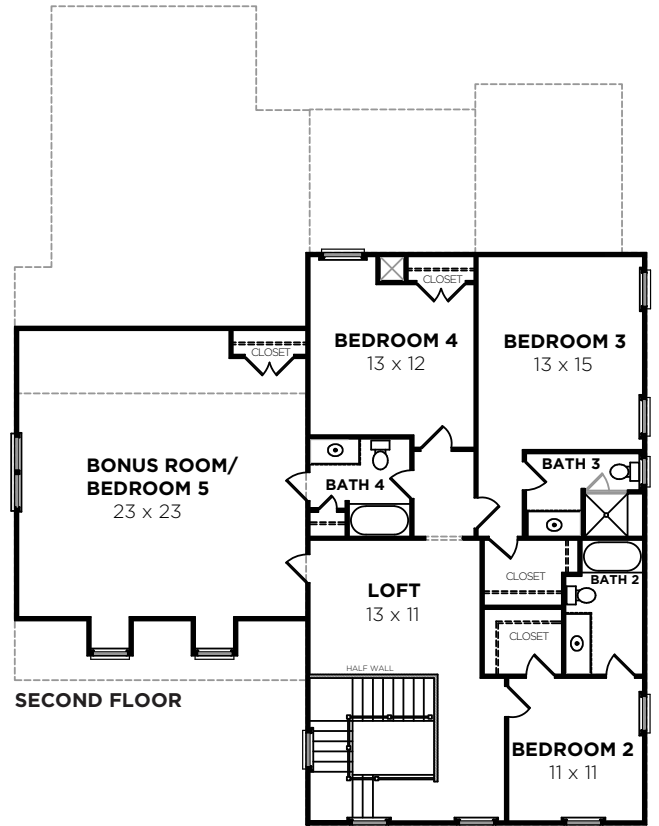

Dewees A

4024-A DEWEES
6/9/2016