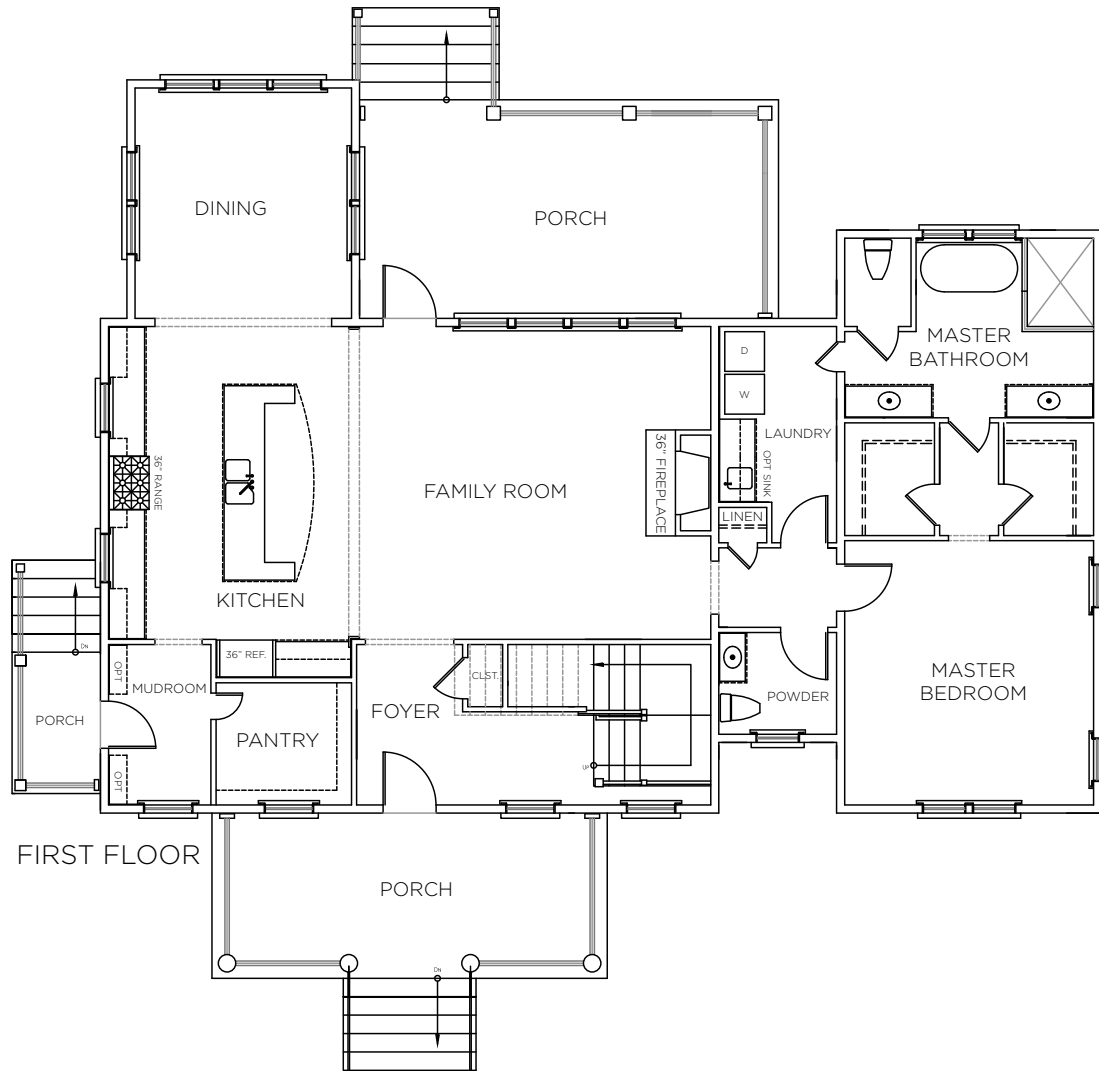

BRADFORD A

* OPT METAL ROOF SHOWN

Bedrooms	4
Bathrooms	3.5
1st Floor	1812 sq. ft.
2nd Floor	980 sq. ft.
Total Heated	2792 sq. ft.

BRADSFORD A

FIRST FLOOR

SECOND FLOOR