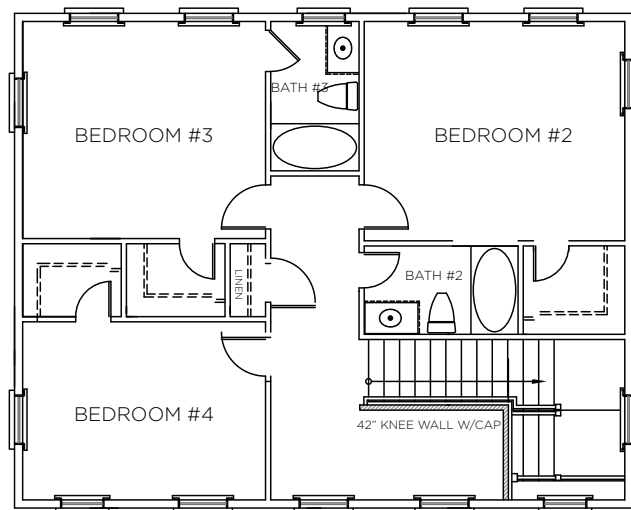

BRADFORD A

* OPT METAL ROOF SHOWN

Bedrooms	4
Bathrooms	3.5
1st Floor	1812 sq. ft.
2nd Floor	980 sq. ft.
Total Heated	2792 sq. ft.

BRADSFORD A

FIRST FLOOR

SECOND FLOOR