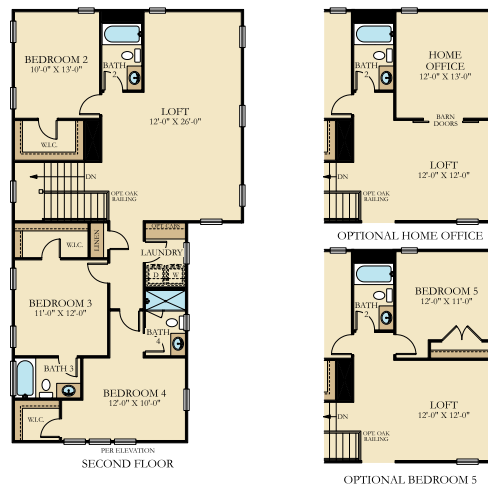

Tradd

4-5 Bedrooms | 2.5 - 4 Bathrooms | Loft | Covered Patio

2,851 sq. ft

LENNAR.COM

Plans and elevations are artist's renderings and may contain options, which are not standard on all models. Lennar reserves the right to make changes to these floor plans, specifications, dimensions and elevations without prior notice. Stated dimensions and square footage are approximate and should not be used as representation of the home's precise or actual size. Any statement, verbal or written, regarding "under air" or "finished area" or any other description or modifier of the square footage size of any home is a shorthand description of the manner in which the square footage was estimated and should not be construed to indicate certainty. Copyright © 2019 Lennar Corporation. Lennar and the Lennar logo are registered service marks of Lennar Corporation and/or its subsidiaries. 6.5.19