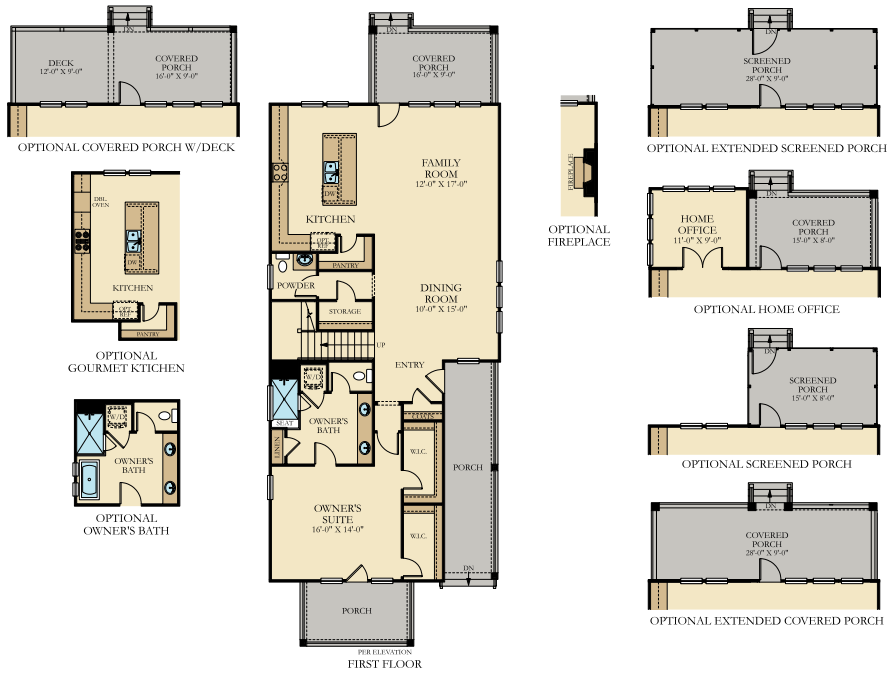

Tradd

4-5 Bedrooms | 2.5 - 4 Bathrooms | Loft | Covered Patio

2,851 sq. ft

LENNAR.COM

Plans and elevations are artist's renderings and may contain options, which are not standard on all models. Lennar reserves the right to make changes to these floor plans, specifications, dimensions and elevations without prior notice. Stated dimensions and square footage are approximate and should not be used as representation of the home's precise or actual size. Any statement, verbal or written, regarding "under air" or "finished area" or any other description or modifier of the square footage size of any home is a shorthand description of the manner in which the square footage was estimated and should not be construed to indicate certainty. Copyright © 2019 Lennar Corporation. Lennar and the Lennar logo are registered service marks of Lennar Corporation and/or its subsidiaries. 6.5.19