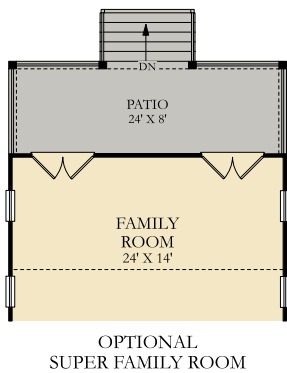

Rutledge

4-5 Bedrooms | 2.5 - 4 Bathrooms | Loft | Covered Patio

2,277 sq. ft

LENNAR.COM

Plans and elevations are artist's renderings and may contain options, which are not standard on all models. Lennar reserves the right to make changes to these floor plans, specifications, dimensions and elevations without prior notice. Stated dimensions and square footage are approximate and should not be used as representation of the home's precise or actual size. Any statement, verbal or written, regarding "under air" or "finished area" or any other description or modifier of the square footage size of any home is a shorthand description of the manner in which the square footage was estimated and should not be construed to indicate certainty. Copyright © 2019 Lennar Corporation. Lennar and the Lennar logo are registered service marks of Lennar Corporation and/or its subsidiaries. 6.5.19