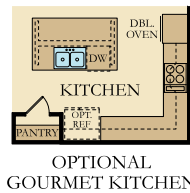

Rutledge

4-5 Bedrooms | 2.5 - 4 Bathrooms | Loft | Covered Patio

2,277 sq. ft

LENNAR.COM

Plans and elevations are artist's renderings and may contain options, which are not standard on all models. Lennar reserves the right to make changes to these floor plans, specifications, dimensions and elevations without prior notice. Stated dimensions and square footage are approximate and should not be used as representation of the home's precise or actual size. Any statement, verbal or written, regarding "under air" or "finished area" or any other description or modifier of the square footage size of any home is a shorthand description of the manner in which the square footage was estimated and should not be construed to indicate certainty. Copyright © 2019 Lennar Corporation. Lennar and the Lennar logo are registered service marks of Lennar Corporation and/or its subsidiaries. 6.5.19