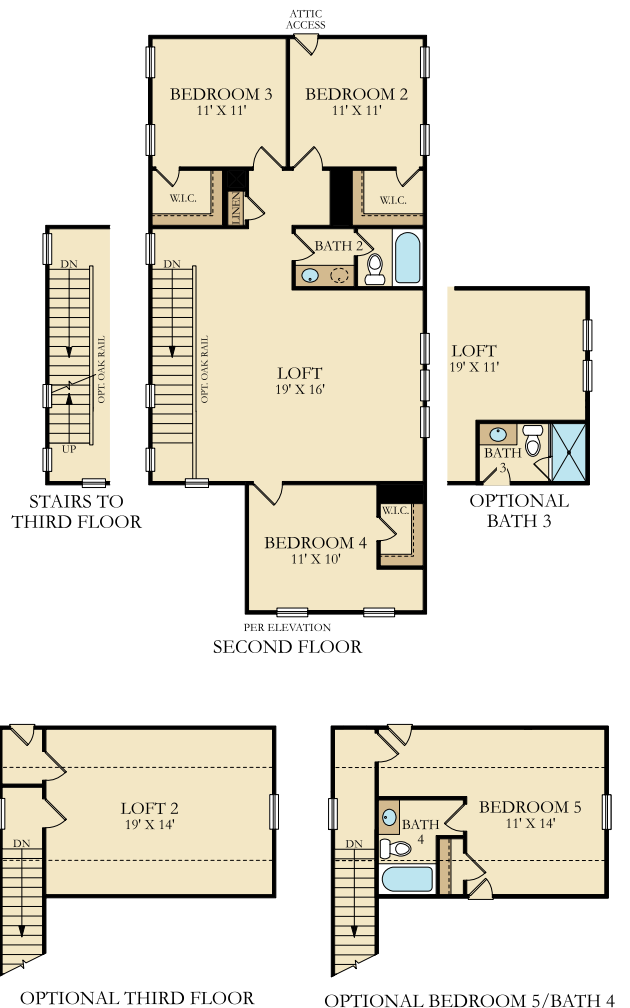

Rutledge

4-5 Bedrooms | 2.5 - 4 Bathrooms | Loft | Covered Patio

2,277 sq. ft

LENNAR.COM

Plans and elevations are artist's renderings and may contain options, which are not standard on all models. Lennar reserves the right to make changes to these floor plans, specifications, dimensions and elevations without prior notice. Stated dimensions and square footage are approximate and should not be used as representation of the home's precise or actual size. Any statement, verbal or written, regarding "under air" or "finished area" or any other description or modifier of the square footage size of any home is a shorthand description of the manner in which the square footage was estimated and should not be construed to indicate certainty. Copyright © 2019 Lennar Corporation. Lennar and the Lennar logo are registered service marks of Lennar Corporation and/or its subsidiaries. 6.5.19