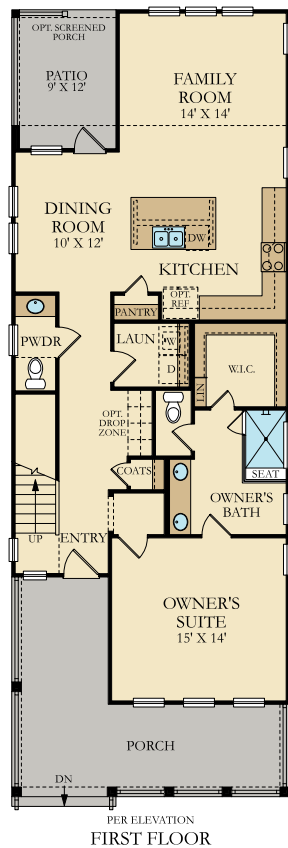

Rutledge

4-5 Bedrooms | 2.5 - 4 Bathrooms | Loft | Covered Patio

2,277 sq. ft

LENNAR.COM

Plans and elevations are artist's renderings and may contain options, which are not standard on all models. Lennar reserves the right to make changes to these floor plans, specifications, dimensions and elevations without prior notice. Stated dimensions and square footage are approximate and should not be used as representation of the home's precise or actual size. Any statement, verbal or written, regarding "under air" or "finished area" or any other description or modifier of the square footage size of any home is a shorthand description of the manner in which the square footage was estimated and should not be construed to indicate certainty. Copyright © 2019 Lennar Corporation. Lennar and the Lennar logo are registered service marks of Lennar Corporation and/or its subsidiaries. 6.5.19