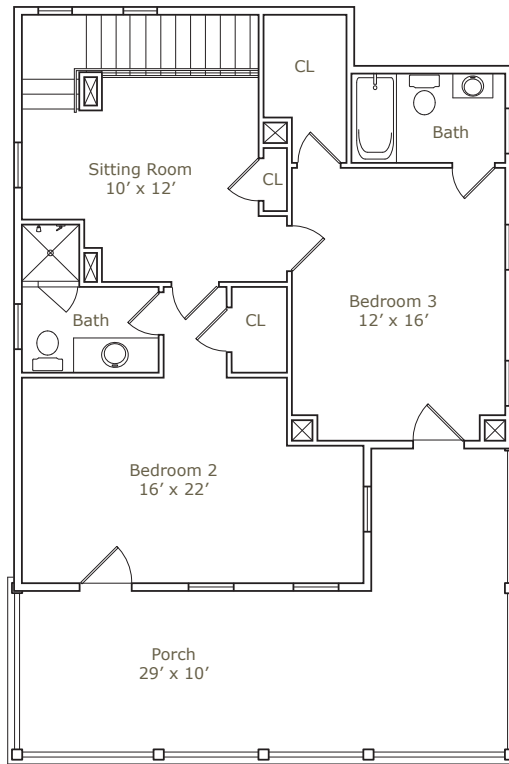

FOSTER

2,357 SF

3 BEDROOMS

3.5 BATHS

FIRST FLOOR OWNER'S SUITE

First Floor Plan

Second Floor Plan