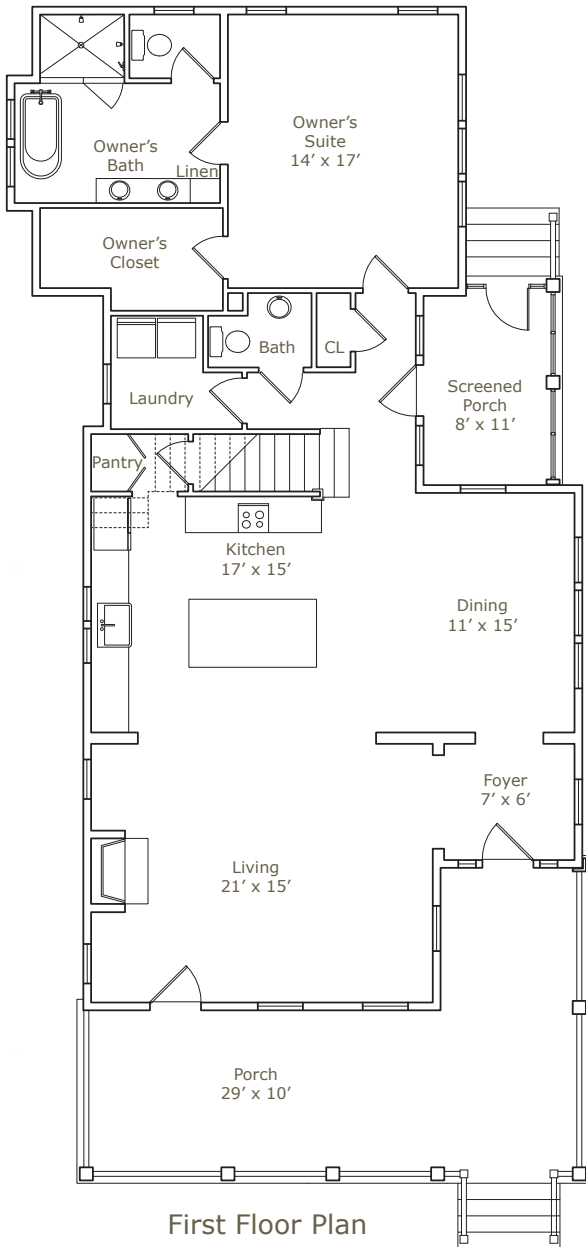

FOSTER

2,357 SF

3 BEDROOMS

3.5 BATHS

FIRST FLOOR OWNER'S SUITE

First Floor Plan

Second Floor Plan