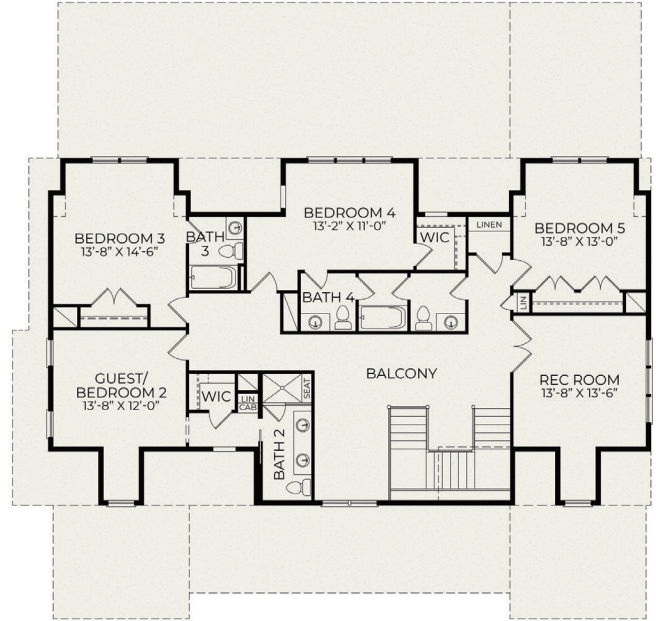

The HOBCAW

HOMES BY
DICKERSON

THE HOBCAW

5 BEDS
4 BATHS
2 HALF BATHS
4863 SQFT

- Open Layout
- Spacious Walk-In Closet
- Unfinished Storage Space
- Large Screened Porch
- Sunroom

Custom plans available!

The HOB CAW