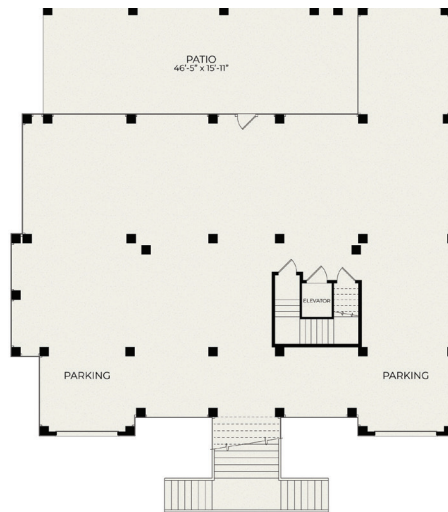

The HOBCAW

HOMES BY
DICKERSON

THE HOBCAW

5 BEDS
4 BATHS
2 HALF BATHS
4863 SQFT

- Open Layout
- Spacious Walk-In Closet
- Unfinished Storage Space
- Large Screened Porch
- Sunroom

Custom plans available!

The HOB CAW