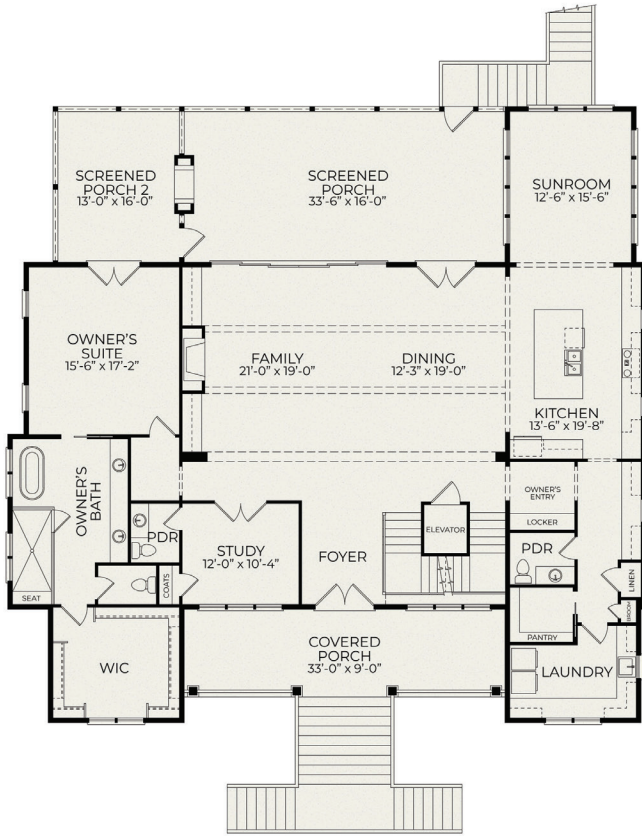

The HOBCAW

HOMES BY
DICKERSON

THE HOBCAW

5 BEDS
4 BATHS
2 HALF BATHS
4863 SQFT

- Open Layout
- Spacious Walk-In Closet
- Unfinished Storage Space
- Large Screened Porch
- Sunroom

Custom plans available!

The HOB CAW