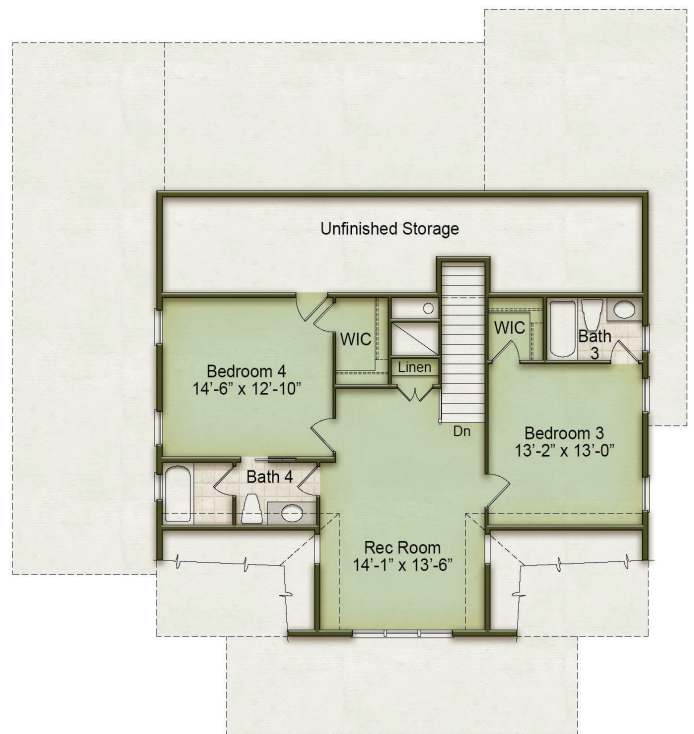

The COLEMAN

HOMES BY
DICKERSON

THE COLEMAN

4 BEDS
4.5 BATHS
3181 SQFT.

- Formal Study & Dining Room
- Spacious Owner's Suite
- Large Screened Porch

Custom plans available!

The COLEMAN

HOMESBYDICKERSONSC.COM
843-793-0400

All dimensions are approximate. Drawings & photos are for illustrative purposes only. Information subject to change without notice. See sales associate for details.
Sales and Marketing by Carolina One New Homes.