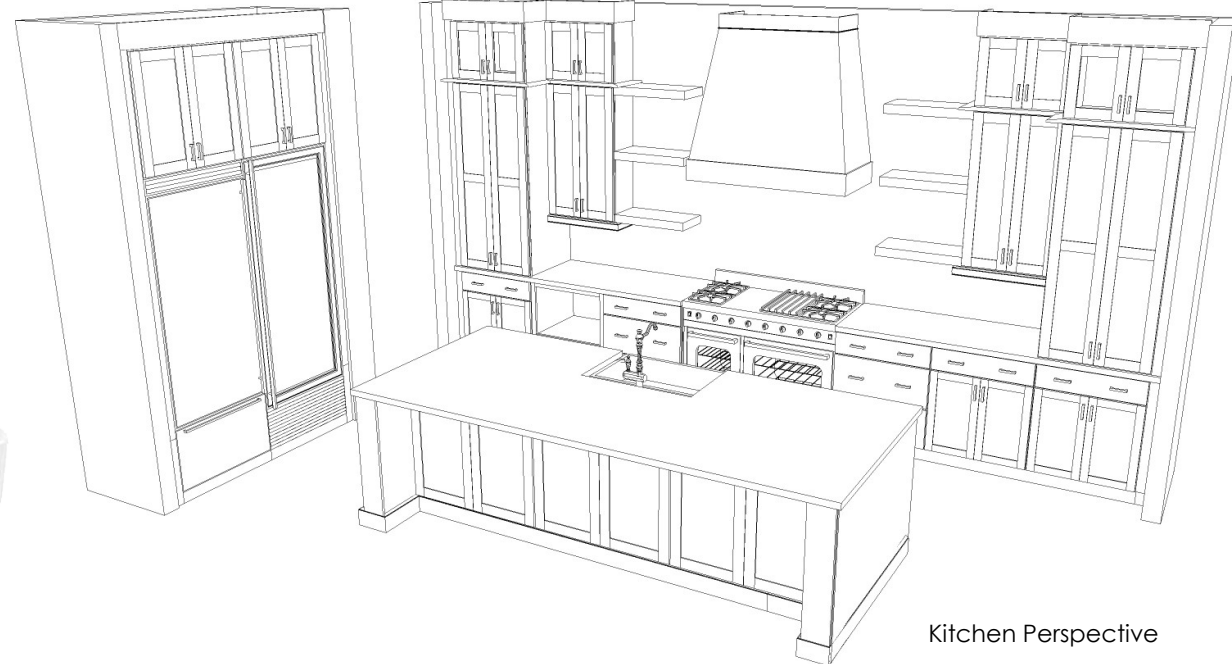

Moen Align Faucet

Kohler Whitehaven Farm Sink

GST Saratoga Backsplash in Vertical Stacked Offset Pattern

Kitchen Perspective