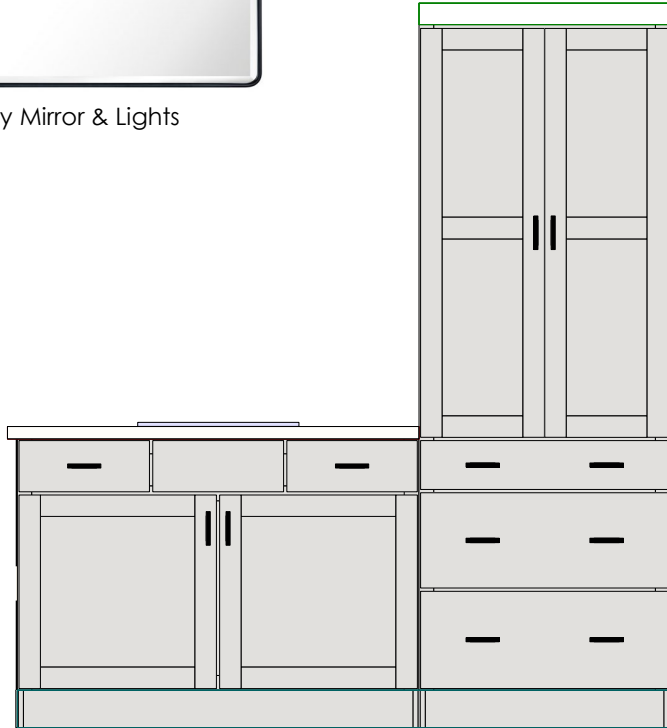

# BATH 5

Countertops  
White Zen Quartz

Vanity Mirror & Lights

Moen Gibson  
Fixtures

Whisper Cabinet/Hardware

3x12 Vertical Stacked Offset Wall Tile

12x24 Tiled Flooring

Cabinet Drawings