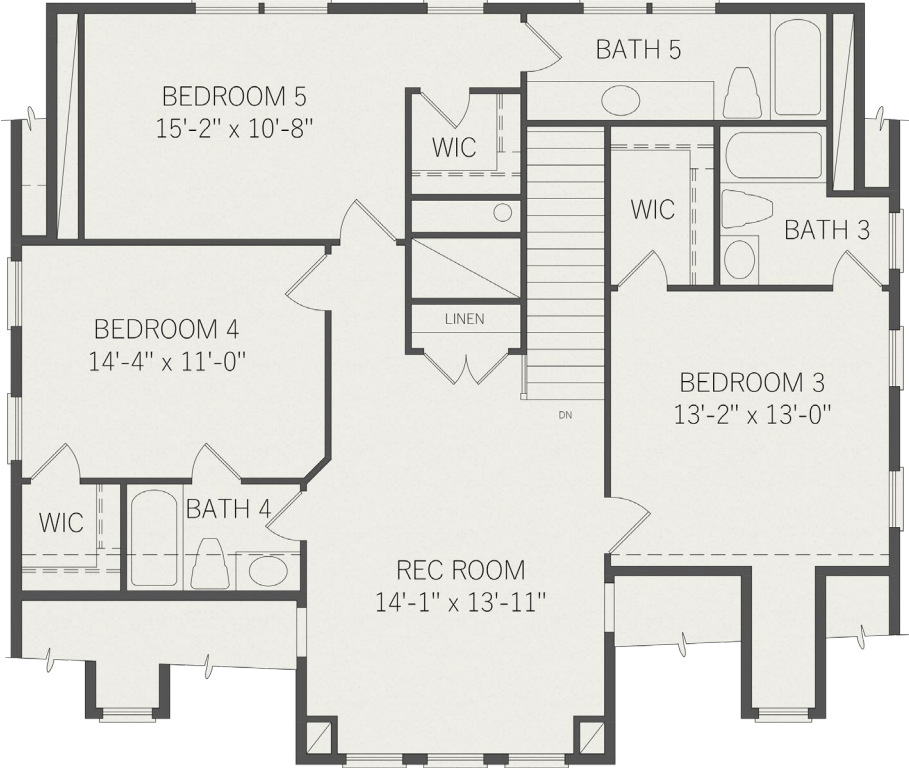

# FLOOR PLANS

First Floor

Second Floor

12x24 Bathroom Flooring / 12x24 Shower Wall Tile that Transitions to 3x8 Shower Wall Tile

Shower Floor Tile