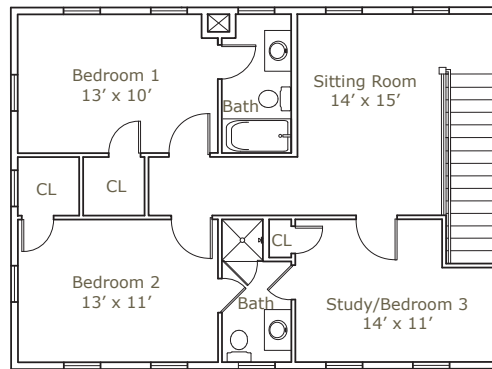

HORLBECK

2,593 SF

4 BEDROOMS

3.5 BATHS

FIRST FLOOR OWNER'S SUITE

First Floor Plan

Second Floor Plan