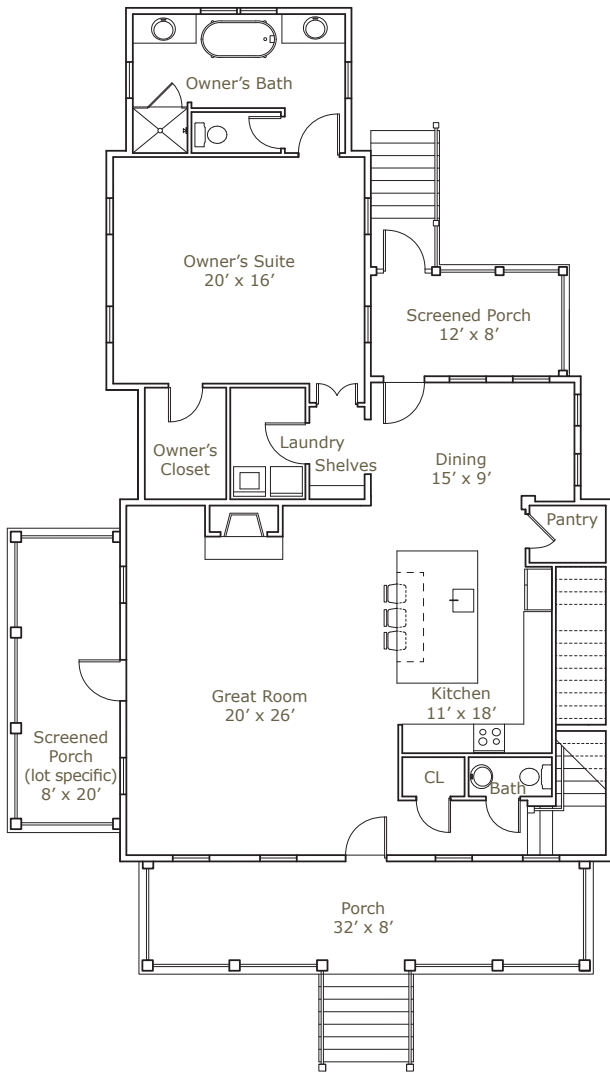

HORLBECK

2,593 SF

4 BEDROOMS

3.5 BATHS

FIRST FLOOR OWNER'S SUITE

First Floor Plan

Second Floor Plan