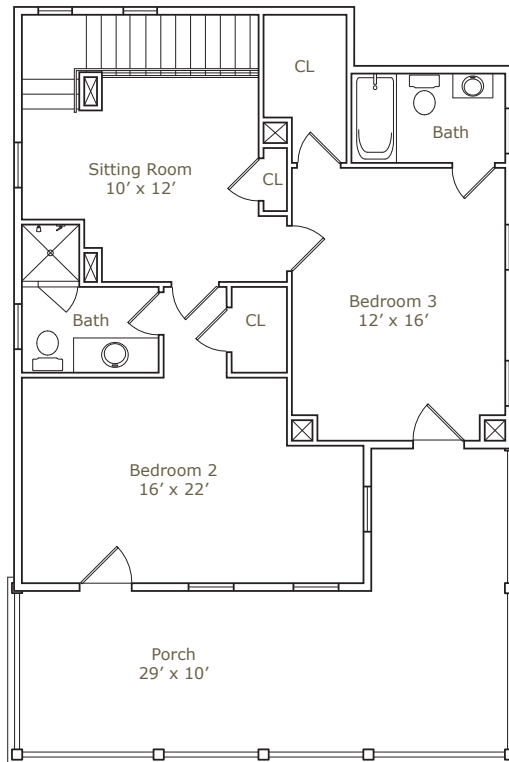

## FOSTER

2,357 SF

3 BEDROOMS

3.5 BATHS

### FIRST FLOOR OWNER'S SUITE

First Floor Plan

Second Floor Plan