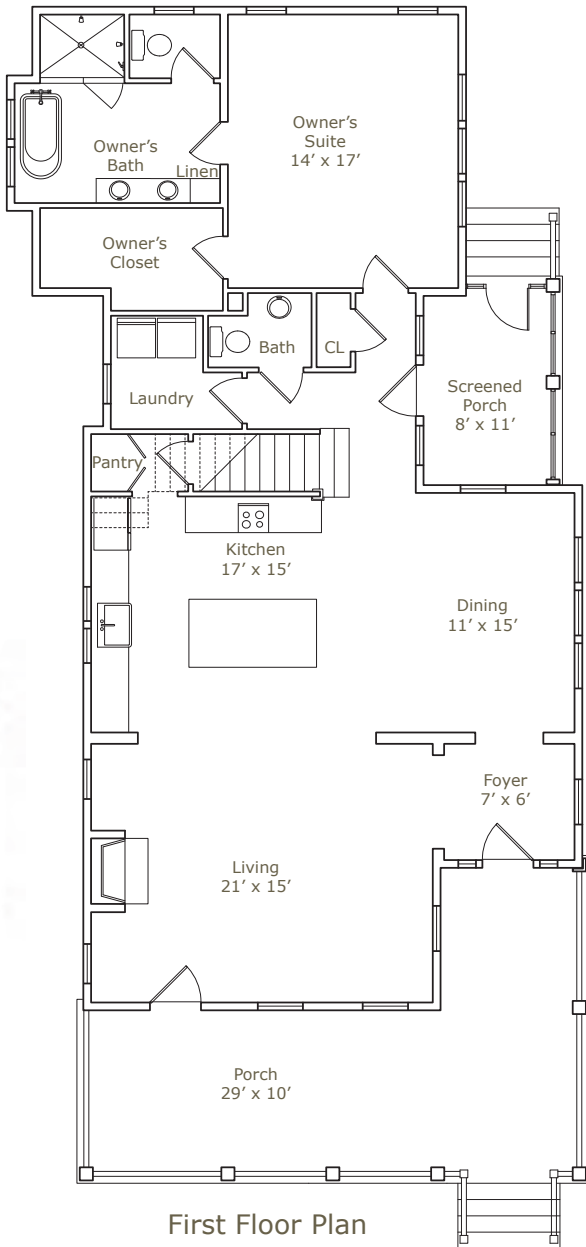

## FOSTER

2,357 SF

3 BEDROOMS

3.5 BATHS

### FIRST FLOOR OWNER'S SUITE

First Floor Plan

Second Floor Plan