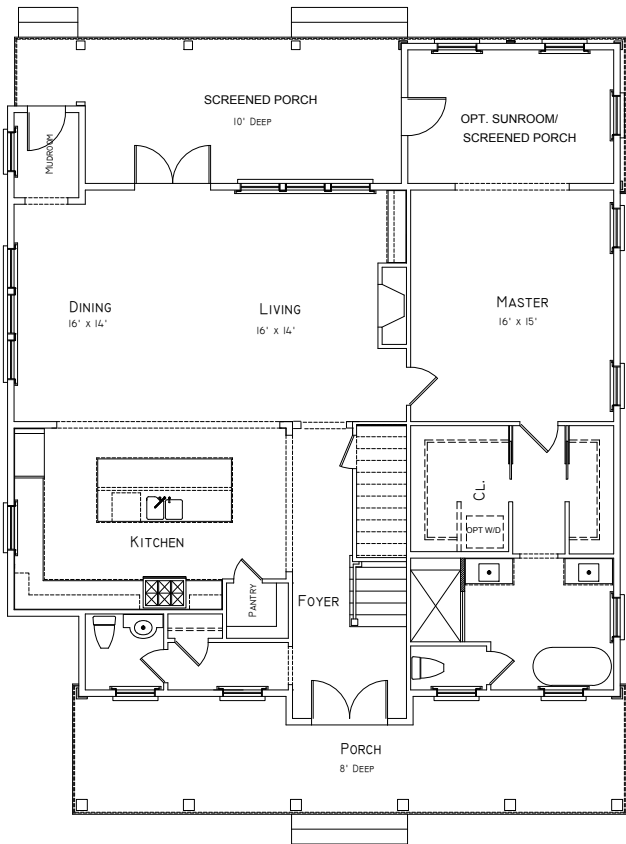

Riverside

at CAROLINA PARK

ALHAMBRA

2,935 SF
 4 BEDROOMS
 3.5 BATHS
 FIRST FLOOR OWNER'S SUITE
 FLEX ROOM
 OPT. SUNROOM adds 151 SF

First Floor Plan

Second Floor Plan

FrontDoorCommunities.com

Haley Cuzzell and Patty Lynn Connell 843.654.5083