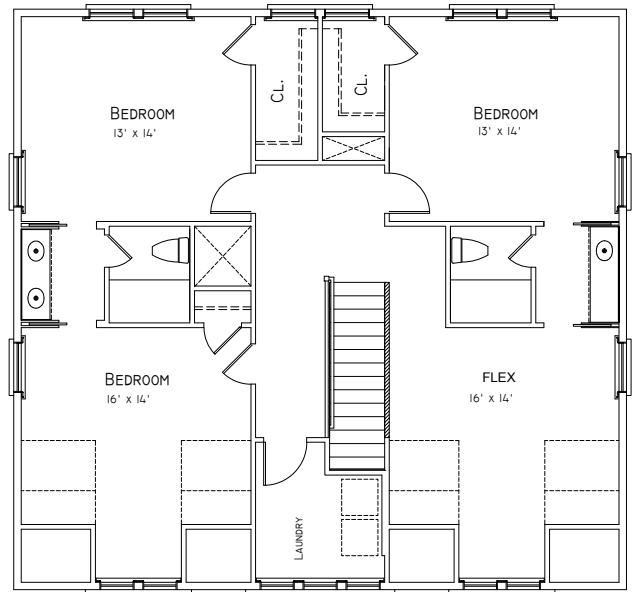

Riverside

at CAROLINA PARK

ALHAMBRA

2,935 SF
 4 BEDROOMS
 3.5 BATHS
 FIRST FLOOR OWNER'S SUITE
 FLEX ROOM
 OPT. SUNROOM adds 151 SF

First Floor Plan

Second Floor Plan

FrontDoorCommunities.com

Haley Cuzzell and Patty Lynn Connell 843.654.5083