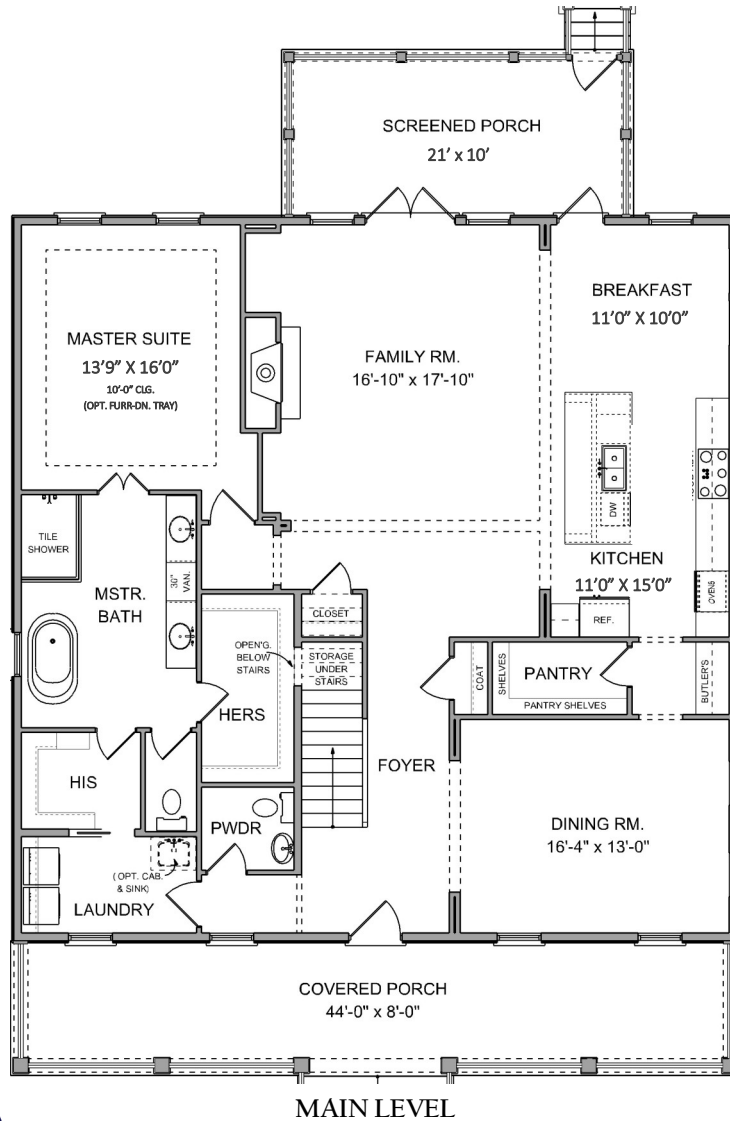

THE MULBERRY

Riverside
at CAROLINA PARK

cline
homes

3,029 SQ. FT. | 4 BEDROOMS | 3.5 BATHS

different. by design.

THE MULBERRY

Riverside
at CAROLINA PARK

UPPER LEVEL

3,029 SQ. FT. | 4 BEDROOMS | 3.5 BATHS

different. by design.