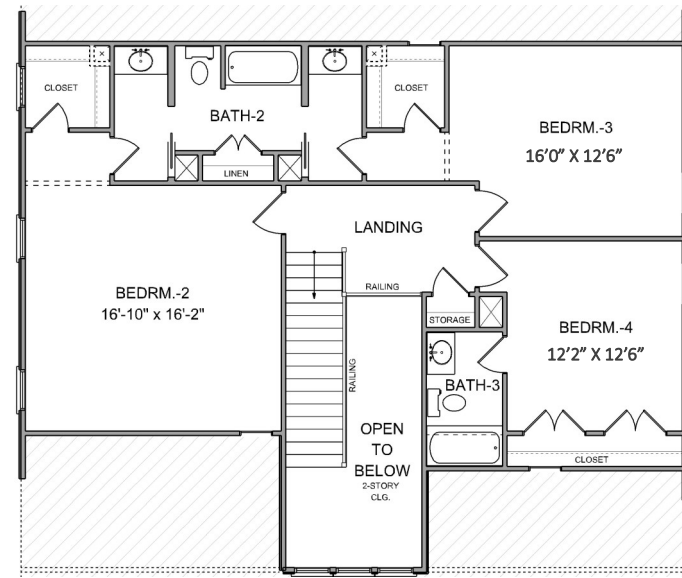

THE MULBERRY

Riverside
at CAROLINA PARK

cline
homes

3,029 SQ. FT. | 4 BEDROOMS | 3.5 BATHS

different. by design.

THE MULBERRY

Riverside
at CAROLINA PARK

UPPER LEVEL

3,029 SQ. FT. | 4 BEDROOMS | 3.5 BATHS

different. by design.