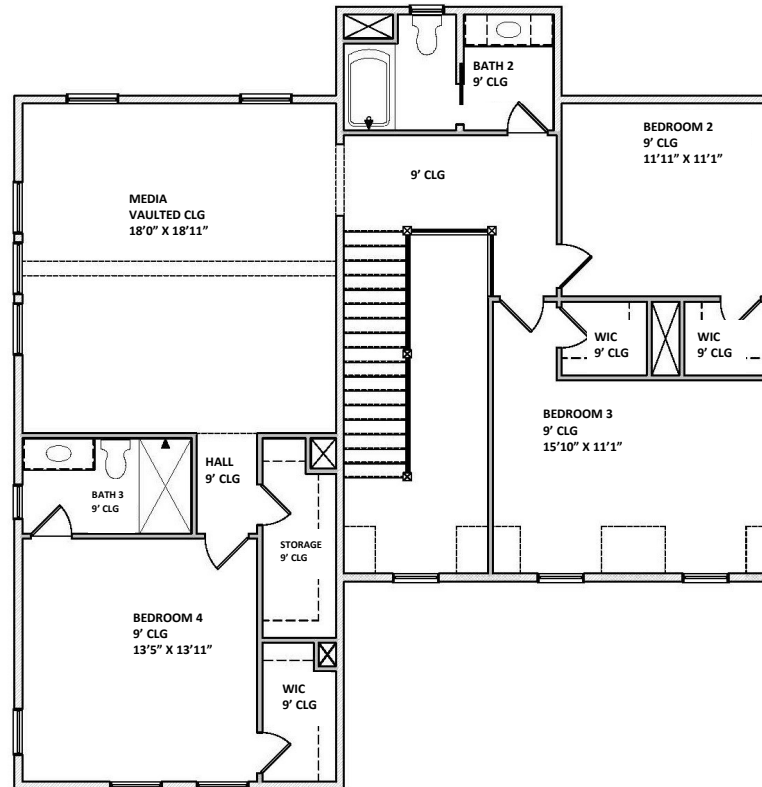


THE BERESFORD

4,307 SQ. FT. | 4 BEDROOMS | 3 FULL, 2 HALF BATHS

Riverside
at CAROLINA PARK

cline
homes

1695 CRAB BANK DRIVE

\$2,800,000

different. by design.

THE BERESFORD

4,307 SQ. FT. | 4 BEDROOMS | 3 FULL, 2 HALF BATHS

Riverside
at CAROLINA PARK

1695 CRAB BANK DRIVE

\$2,800,000

different. by design.

THE BERESFORD

4,307 SQ. FT. | 4 BEDROOMS | 3 FULL, 2 HALF BATHS

Riverside
at CAROLINA PARK

Second Floor

1695 CRAB BANK DRIVE

\$2,800,000

different. by design.