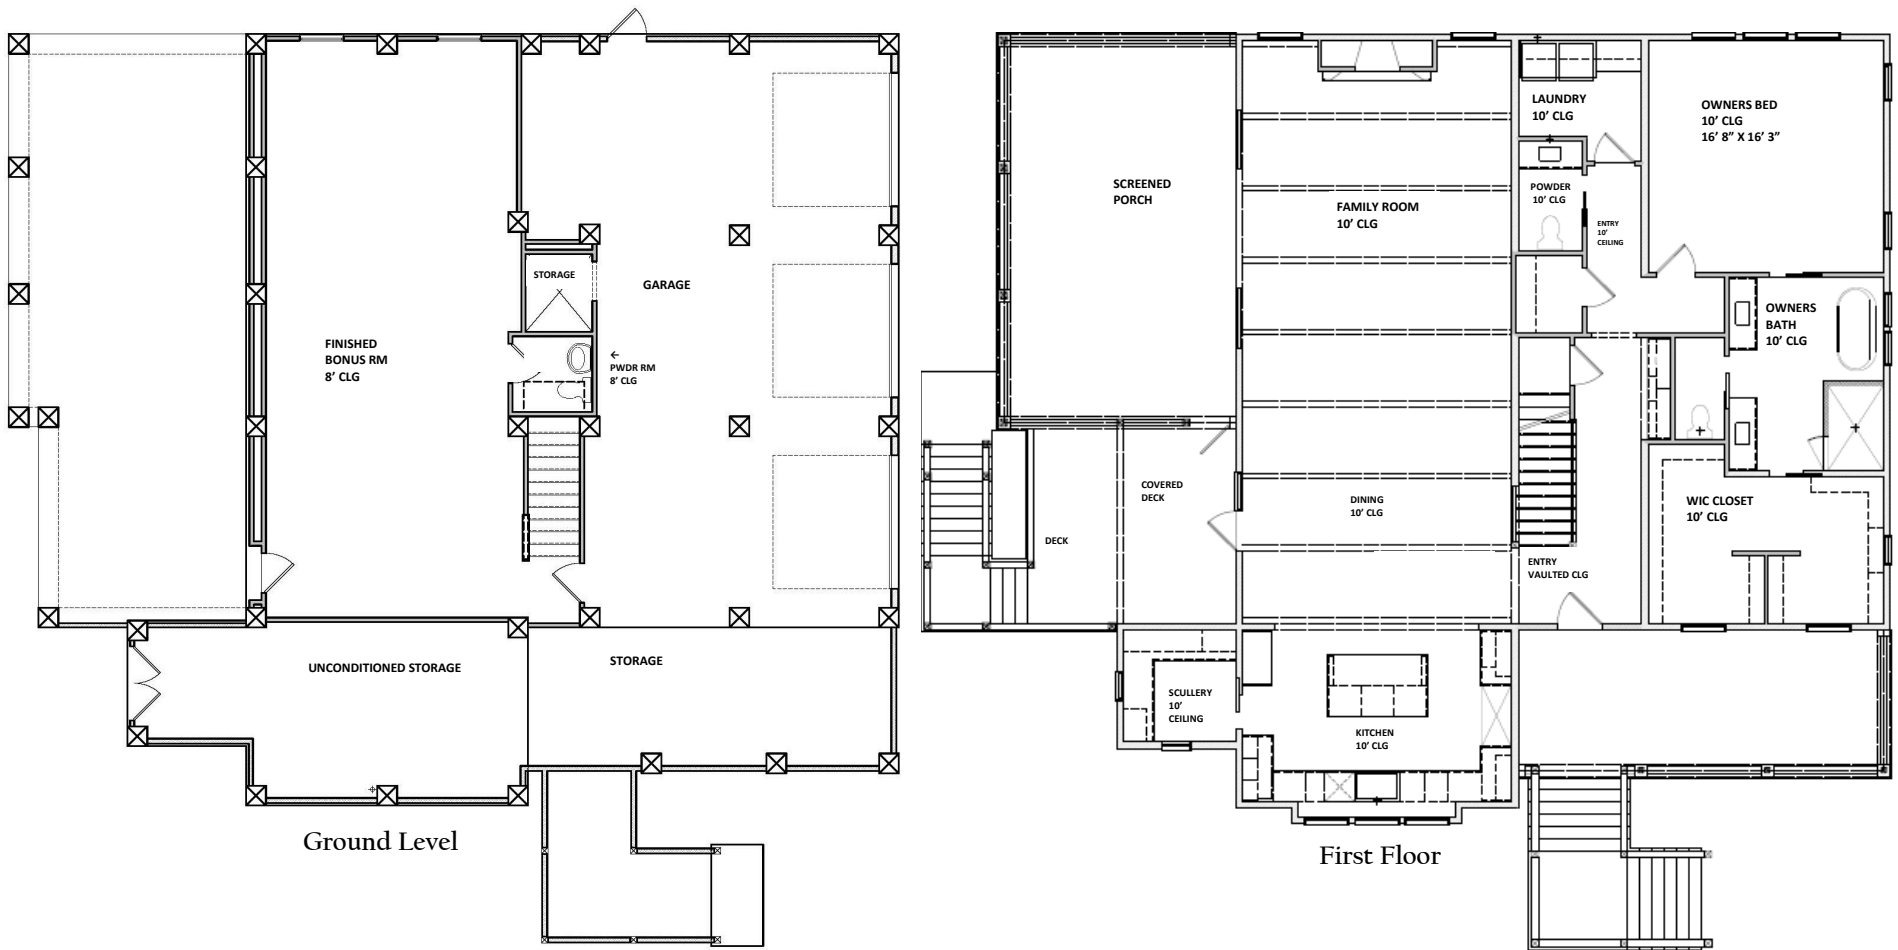


THE BERESFORD

4,307 SQ. FT. | 4 BEDROOMS | 3 FULL, 2 HALF BATHS

Riverside
at CAROLINA PARK

cline
homes

1695 CRAB BANK DRIVE

\$2,800,000

different. by design.

THE BERESFORD

4,307 SQ. FT. | 4 BEDROOMS | 3 FULL, 2 HALF BATHS

Riverside
at CAROLINA PARK

1695 CRAB BANK DRIVE

\$2,800,000

different. by design.

THE BERESFORD

4,307 SQ. FT. | 4 BEDROOMS | 3 FULL, 2 HALF BATHS

Riverside
at CAROLINA PARK

Second Floor

1695 CRAB BANK DRIVE

\$2,800,000

different. by design.