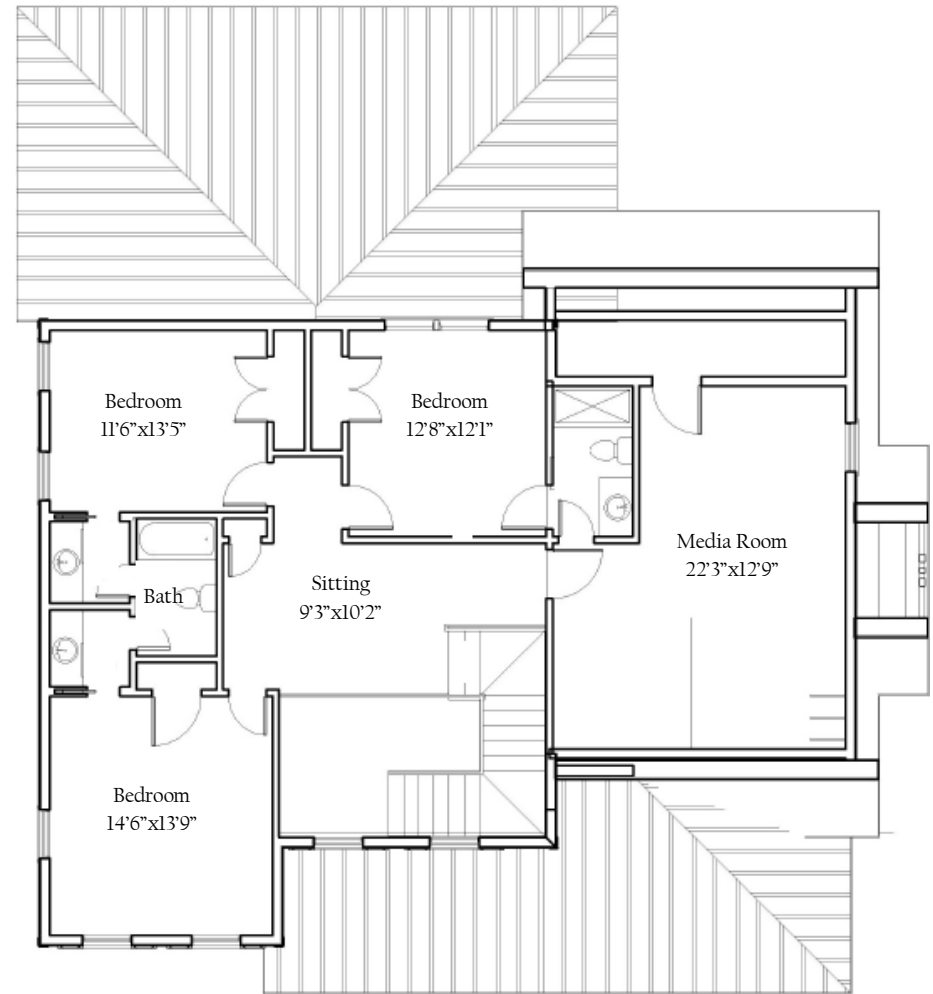

THE AMBERJACK

Riverside
at CAROLINA PARK

cline
homes

3,481 SQ. FT. | 4 BEDROOMS | 3.5 BATHS

different. by design.

THE AMBERJACK

Riverside
at CAROLINA PARK

MAIN LEVEL

UPPER LEVEL

3,481 SQ. FT. | 4 BEDROOMS | 3.5 BATHS

different. by design.