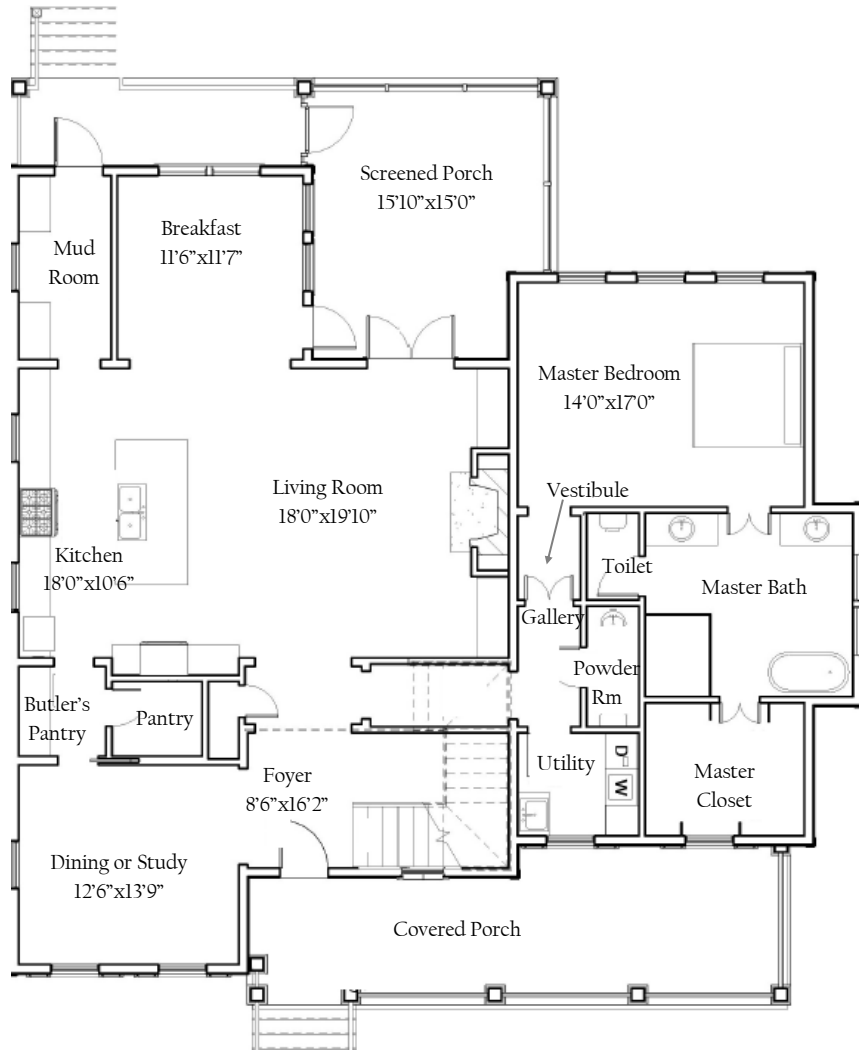

THE AMBERJACK

Riverside
at CAROLINA PARK

cline
homes

3,481 SQ. FT. | 4 BEDROOMS | 3.5 BATHS

different. by design.

THE AMBERJACK

Riverside
at CAROLINA PARK

MAIN LEVEL

UPPER LEVEL

3,481 SQ. FT. | 4 BEDROOMS | 3.5 BATHS

different. by design.