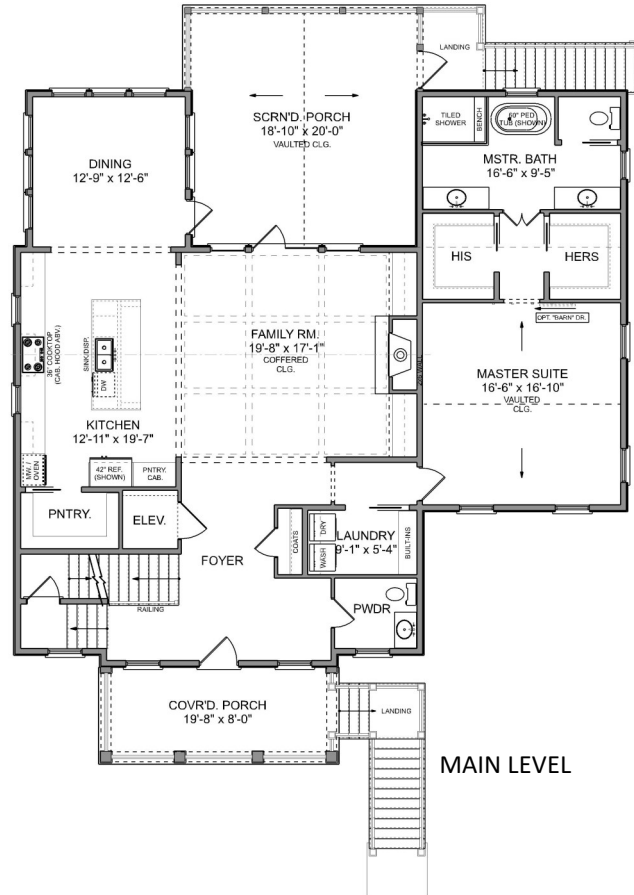

THE WANDO E

3,130 SQ. FT. | 5 BEDROOMS | 3.5 BATHS

Delinger's Point

RIVERSIDE AT CAROLINA PARK

cline
homes

3853 DELINGER DRIVE

different. by design.

THE WANDO E

3,130 SQ. FT. | 5 BEDROOMS | 3.5 BATHS

Delinger's Point

RIVERSIDE AT CAROLINA PARK

3853 DELINGER DRIVE

different. by design.