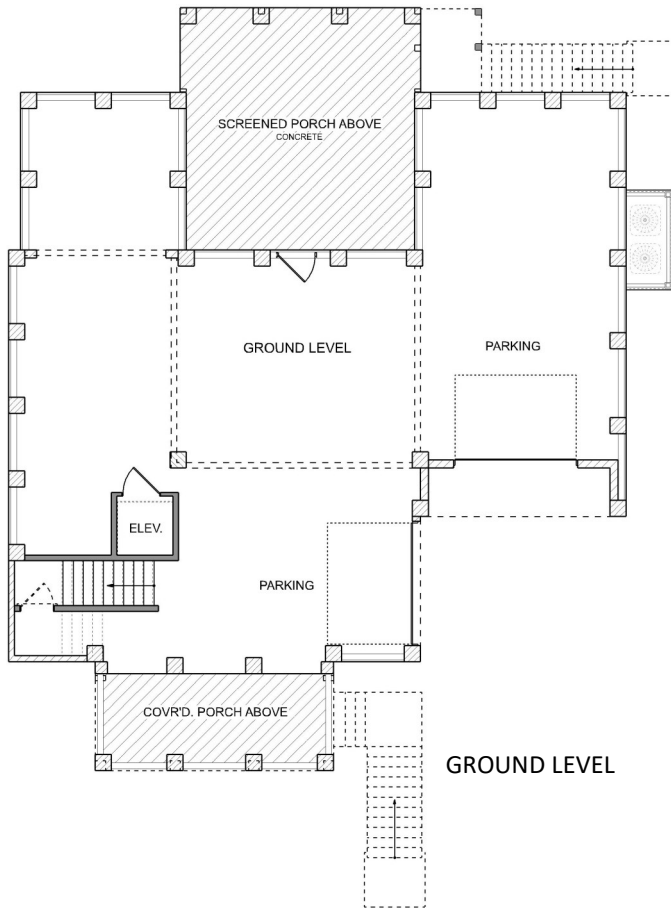

THE WANDO E

3,130 SQ. FT. | 5 BEDROOMS | 3.5 BATHS

Delinger's Point

RIVERSIDE AT CAROLINA PARK

cline
homes

3853 DELINGER DRIVE

different. by design.

THE WANDO E

3,130 SQ. FT. | 5 BEDROOMS | 3.5 BATHS

Delinger's Point

RIVERSIDE AT CAROLINA PARK

3853 DELINGER DRIVE

different. by design.