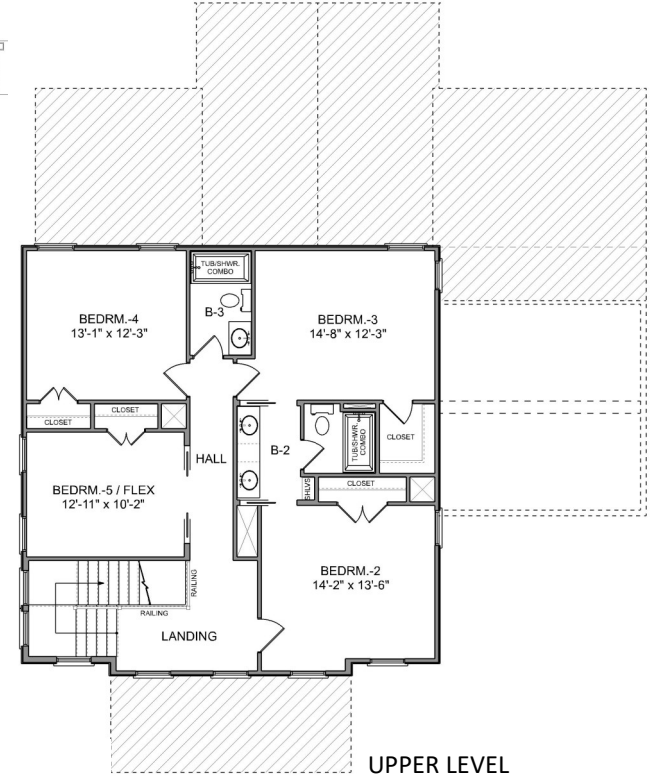

THE WANDO E

3,130 SQ. FT. | 5 BEDROOMS | 3.5 BATHS

Delinger's Point

RIVERSIDE AT CAROLINA PARK

cline
homes

3853 DELINGER DRIVE

different. by design.

THE WANDO E

3,130 SQ. FT. | 5 BEDROOMS | 3.5 BATHS

Delinger's Point

RIVERSIDE AT CAROLINA PARK

3853 DELINGER DRIVE

different. by design.