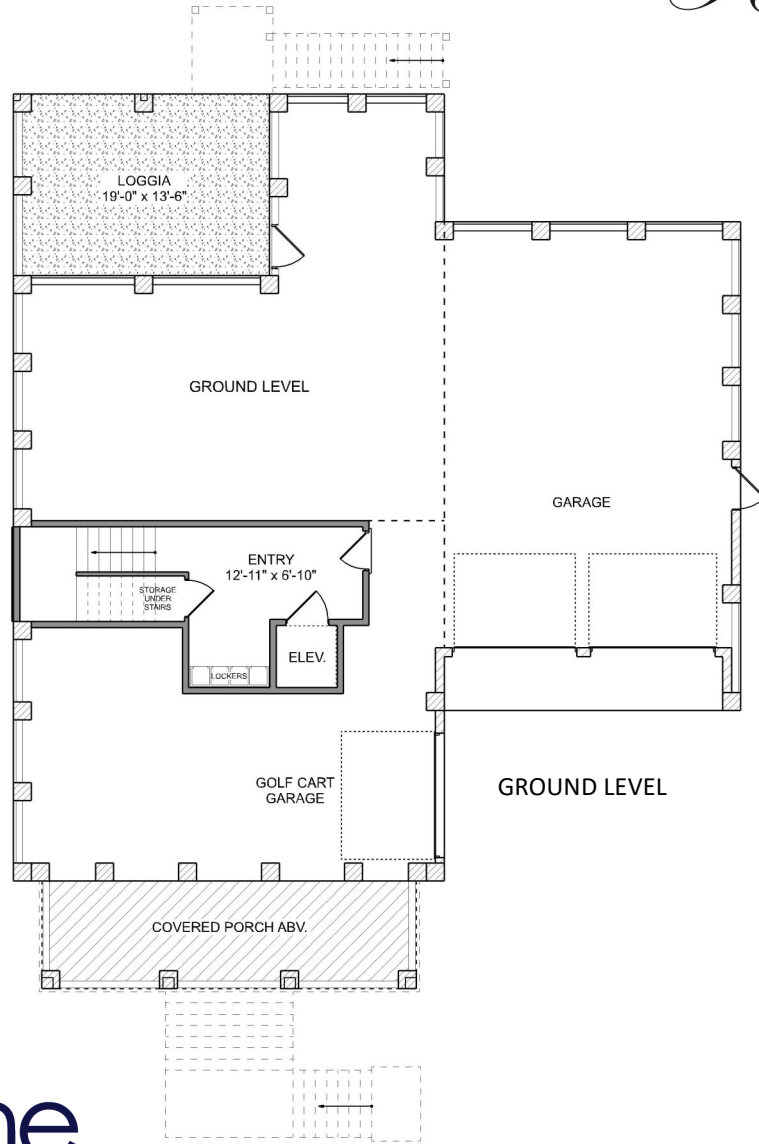

THE SEWEE

4,787 SQ. FT. | 6 BEDROOMS | 5 BATHS

Riverside
at CAROLINA PARK

THE SEWEE

4,787 SQ. FT. | 6 BEDROOMS | 5 BATHS

Riverside
at CAROLINA PARK

THE SEWEE

4,787 SQ. FT. | 6 BEDROOMS | 5 BATHS