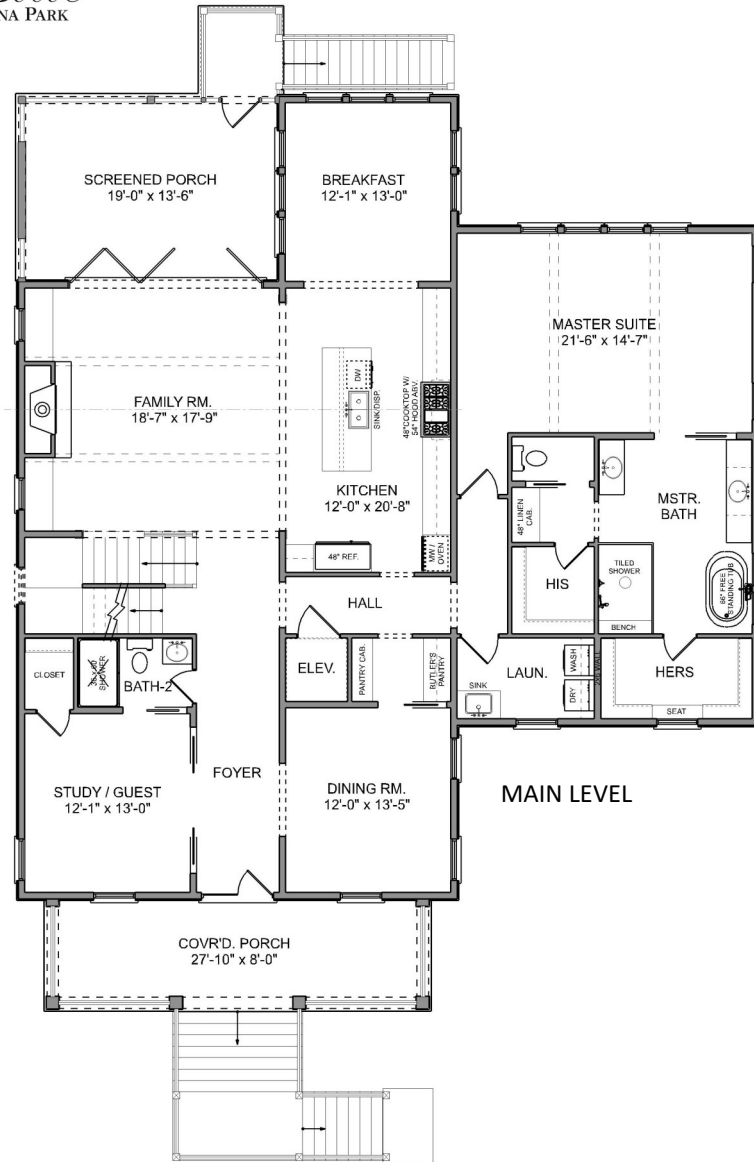

THE SEWEE

4,787 SQ. FT. | 6 BEDROOMS | 5 BATHS

Riverside
at CAROLINA PARK

THE SEWEE

4,787 SQ. FT. | 6 BEDROOMS | 5 BATHS

Riverside
at CAROLINA PARK

THE SEWEE

4,787 SQ. FT. | 6 BEDROOMS | 5 BATHS