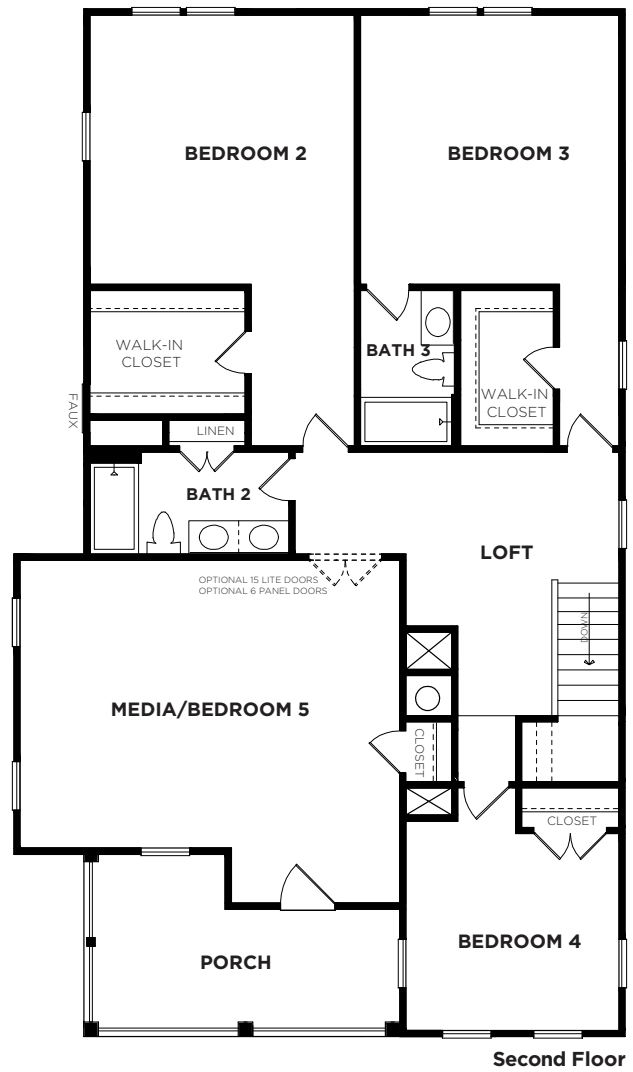

HAMLIN A

Bedrooms	4/5
Bathrooms	3.5
1st Floor	1590 sq. ft.
2nd Floor	1590 sq. ft.
Total Heated	3180 sq. ft.

HAMLIN A

3023A-HAMLIN
02/11/2014