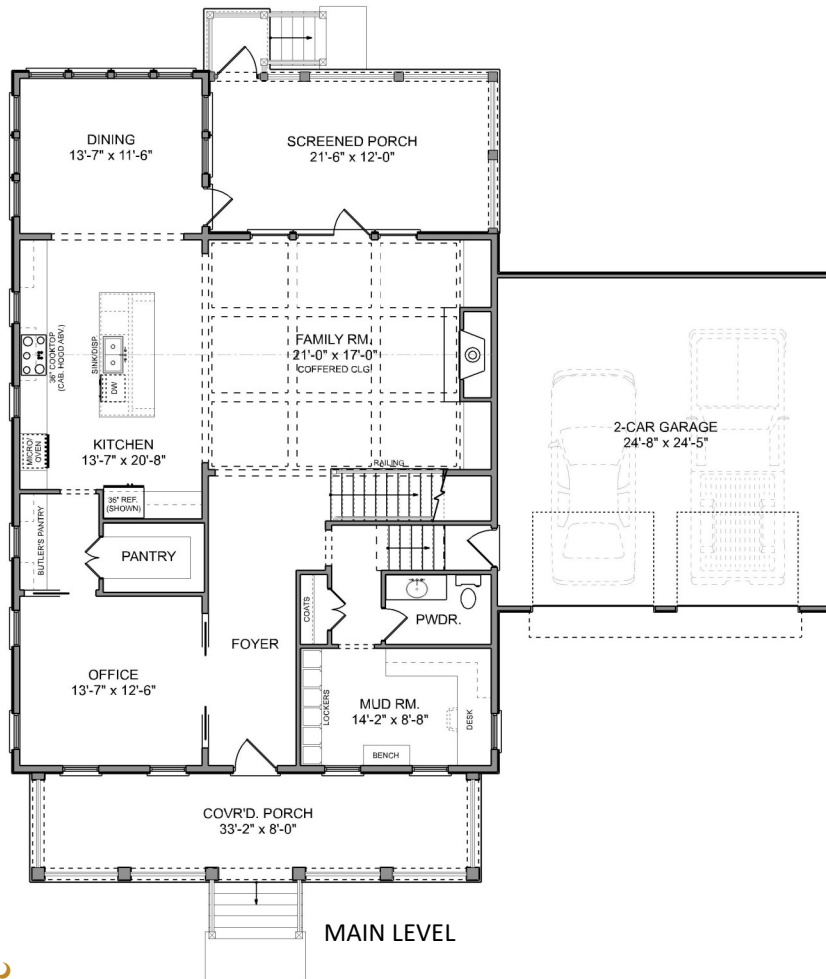

THE SANTEE

4,753 SQ. FT. | 6 BEDROOMS | 5.5 BATHS

Delinger's Point

RIVERSIDE AT CAROLINA PARK

3845 DELINGER DR

cline
homes

3845 DELINGER DRIVE

different. by design.

THE SANTEE

4,753 SQ. FT. | 6 BEDROOMS | 5.5 BATHS

Delinger's Point

RIVERSIDE AT CAROLINA PARK

3845 DELINGER DRIVE

different. by design.

THE SANTEE

4,753 SQ. FT. | 6 BEDROOMS | 5.5 BATHS

ATTIC LEVEL

3845 DELINGER DRIVE

different. by design.