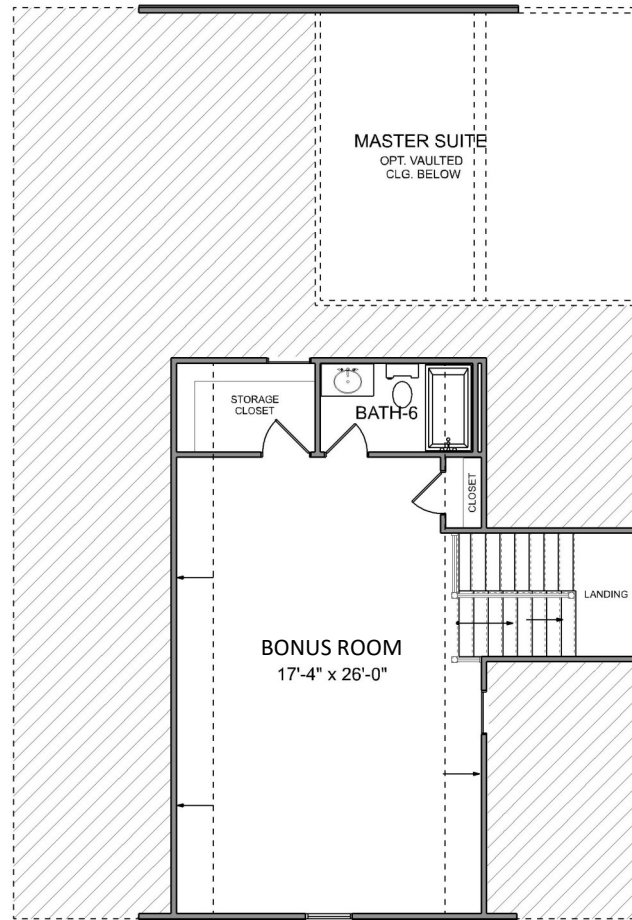

THE SANTEE

4,753 SQ. FT. | 6 BEDROOMS | 5.5 BATHS

Delinger's Point

RIVERSIDE AT CAROLINA PARK

3845 DELINGER DR

cline
homes

3845 DELINGER DRIVE

different. by design.

THE SANTEE

4,753 SQ. FT. | 6 BEDROOMS | 5.5 BATHS

Delinger's Point

RIVERSIDE AT CAROLINA PARK

3845 DELINGER DRIVE

different. by design.

THE SANTEE

4,753 SQ. FT. | 6 BEDROOMS | 5.5 BATHS

ATTIC LEVEL

3845 DELINGER DRIVE

different. by design.