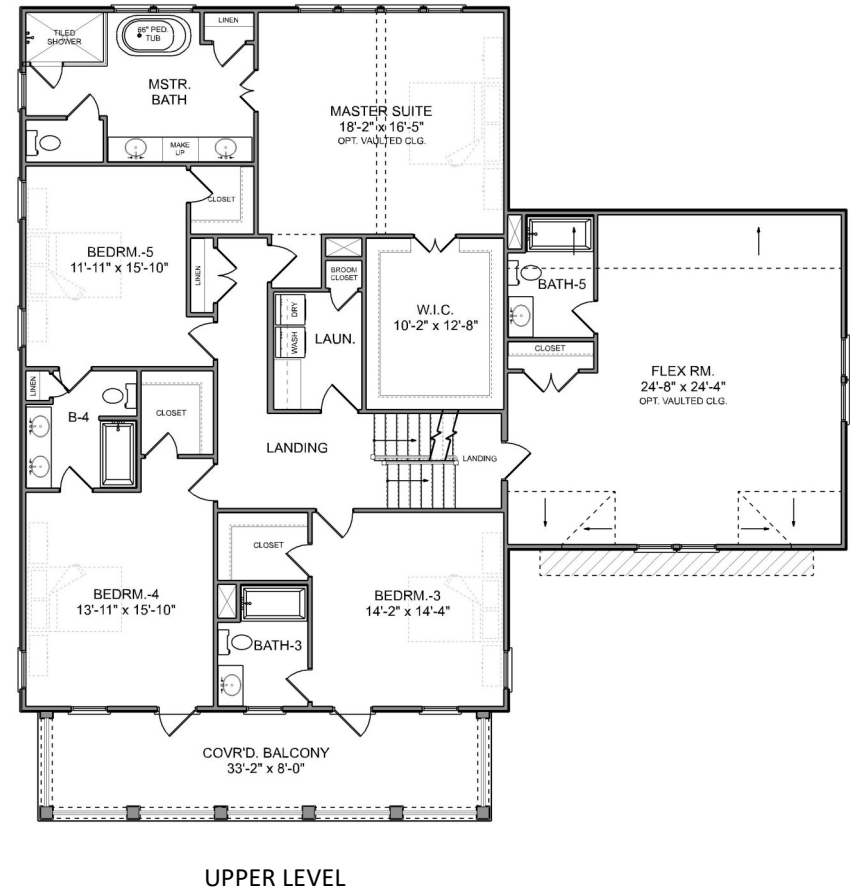

THE SANTEE

4,753 SQ. FT. | 6 BEDROOMS | 5.5 BATHS

Delinger's Point

RIVERSIDE AT CAROLINA PARK

3845 DELINGER DR

cline
homes

3845 DELINGER DRIVE

different. by design.

THE SANTEE

4,753 SQ. FT. | 6 BEDROOMS | 5.5 BATHS

Delinger's Point

RIVERSIDE AT CAROLINA PARK

3845 DELINGER DRIVE

different. by design.

THE SANTEE

4,753 SQ. FT. | 6 BEDROOMS | 5.5 BATHS

ATTIC LEVEL

3845 DELINGER DRIVE

different. by design.