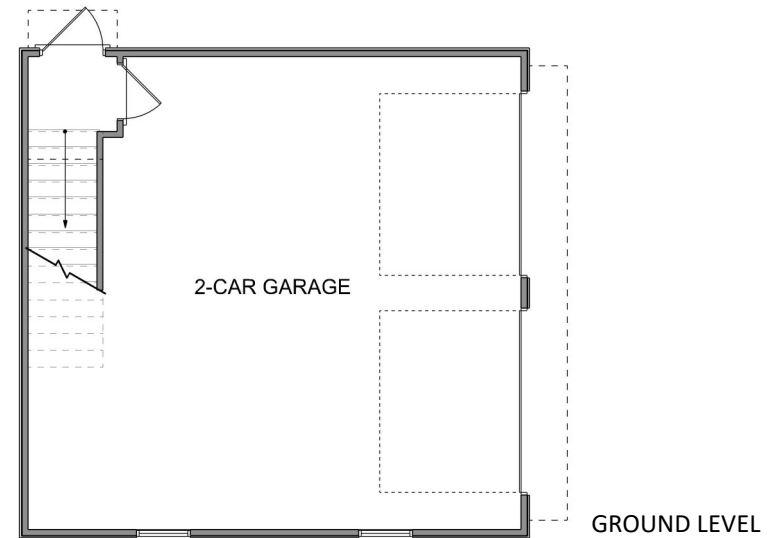

THE COURTYARD PINCKNEY

4,360 SQ. FT.* | 4 BEDROOMS | 3.5 BATHS

Delinger's Point

RIVERSIDE AT CAROLINA PARK

cline
homes

3849 DELINGER DRIVE

**Includes detached garage*

different. by design.

THE COURTYARD PINCKNEY

DETACHED GARAGE - 612 HEATED SF

3849 DELINGER DRIVE

different. by design.