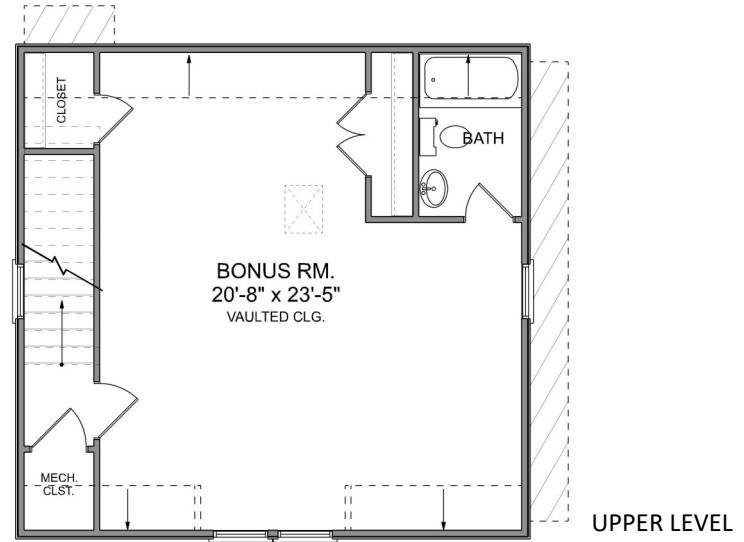

THE COURTYARD PINCKNEY

4,360 SQ. FT.* | 4 BEDROOMS | 3.5 BATHS

Delinger's Point

RIVERSIDE AT CAROLINA PARK

cline
homes

3849 DELINGER DRIVE

**Includes detached garage*

different. by design.

THE COURTYARD PINCKNEY

DETACHED GARAGE - 612 HEATED SF

3849 DELINGER DRIVE

different. by design.