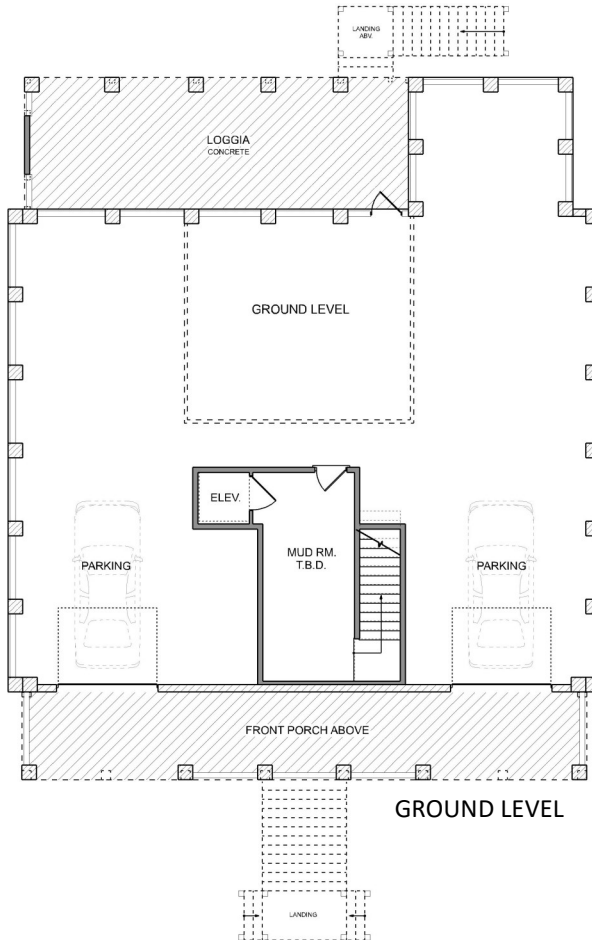

THE MOULTRIE

4,819 SQ. FT. | 5 BEDROOMS | 4.5 BATHS

3858 DELINGER DRIVE

different. by design.

THE MOULTRIE

4,819 SQ. FT. | 5 BEDROOMS | 4.5 BATHS

Delinger's Point

RIVERSIDE AT CAROLINA PARK

3858 DELINGER DRIVE

different. by design.