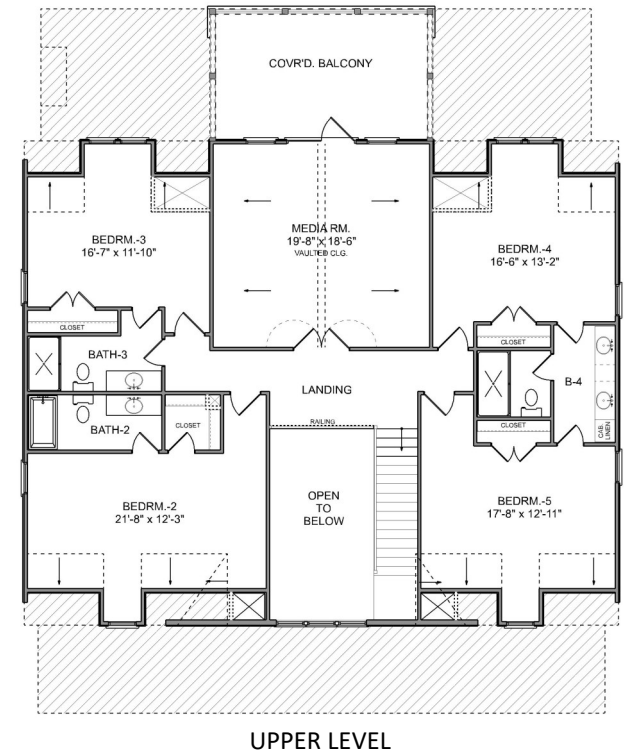

THE MOULTRIE

4,819 SQ. FT. | 5 BEDROOMS | 4.5 BATHS

3858 DELINGER DRIVE

different. by design.

THE MOULTRIE

4,819 SQ. FT. | 5 BEDROOMS | 4.5 BATHS

Delinger's Point

RIVERSIDE AT CAROLINA PARK

3858 DELINGER DRIVE

different. by design.