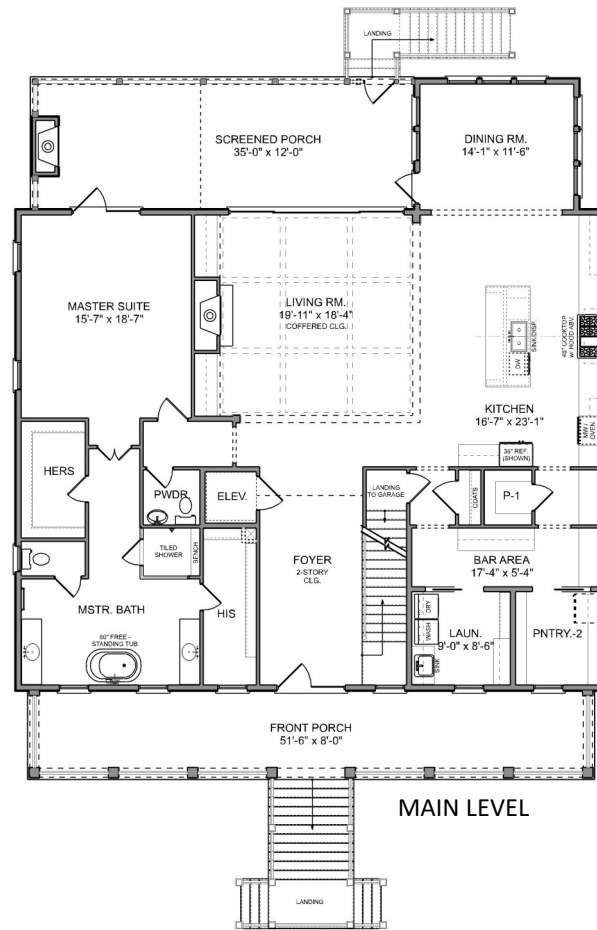

THE MOULTRIE

4,819 SQ. FT. | 5 BEDROOMS | 4.5 BATHS

3858 DELINGER DRIVE

different. by design.

THE MOULTRIE

4,819 SQ. FT. | 5 BEDROOMS | 4.5 BATHS

Delinger's Point

RIVERSIDE AT CAROLINA PARK

3858 DELINGER DRIVE

different. by design.